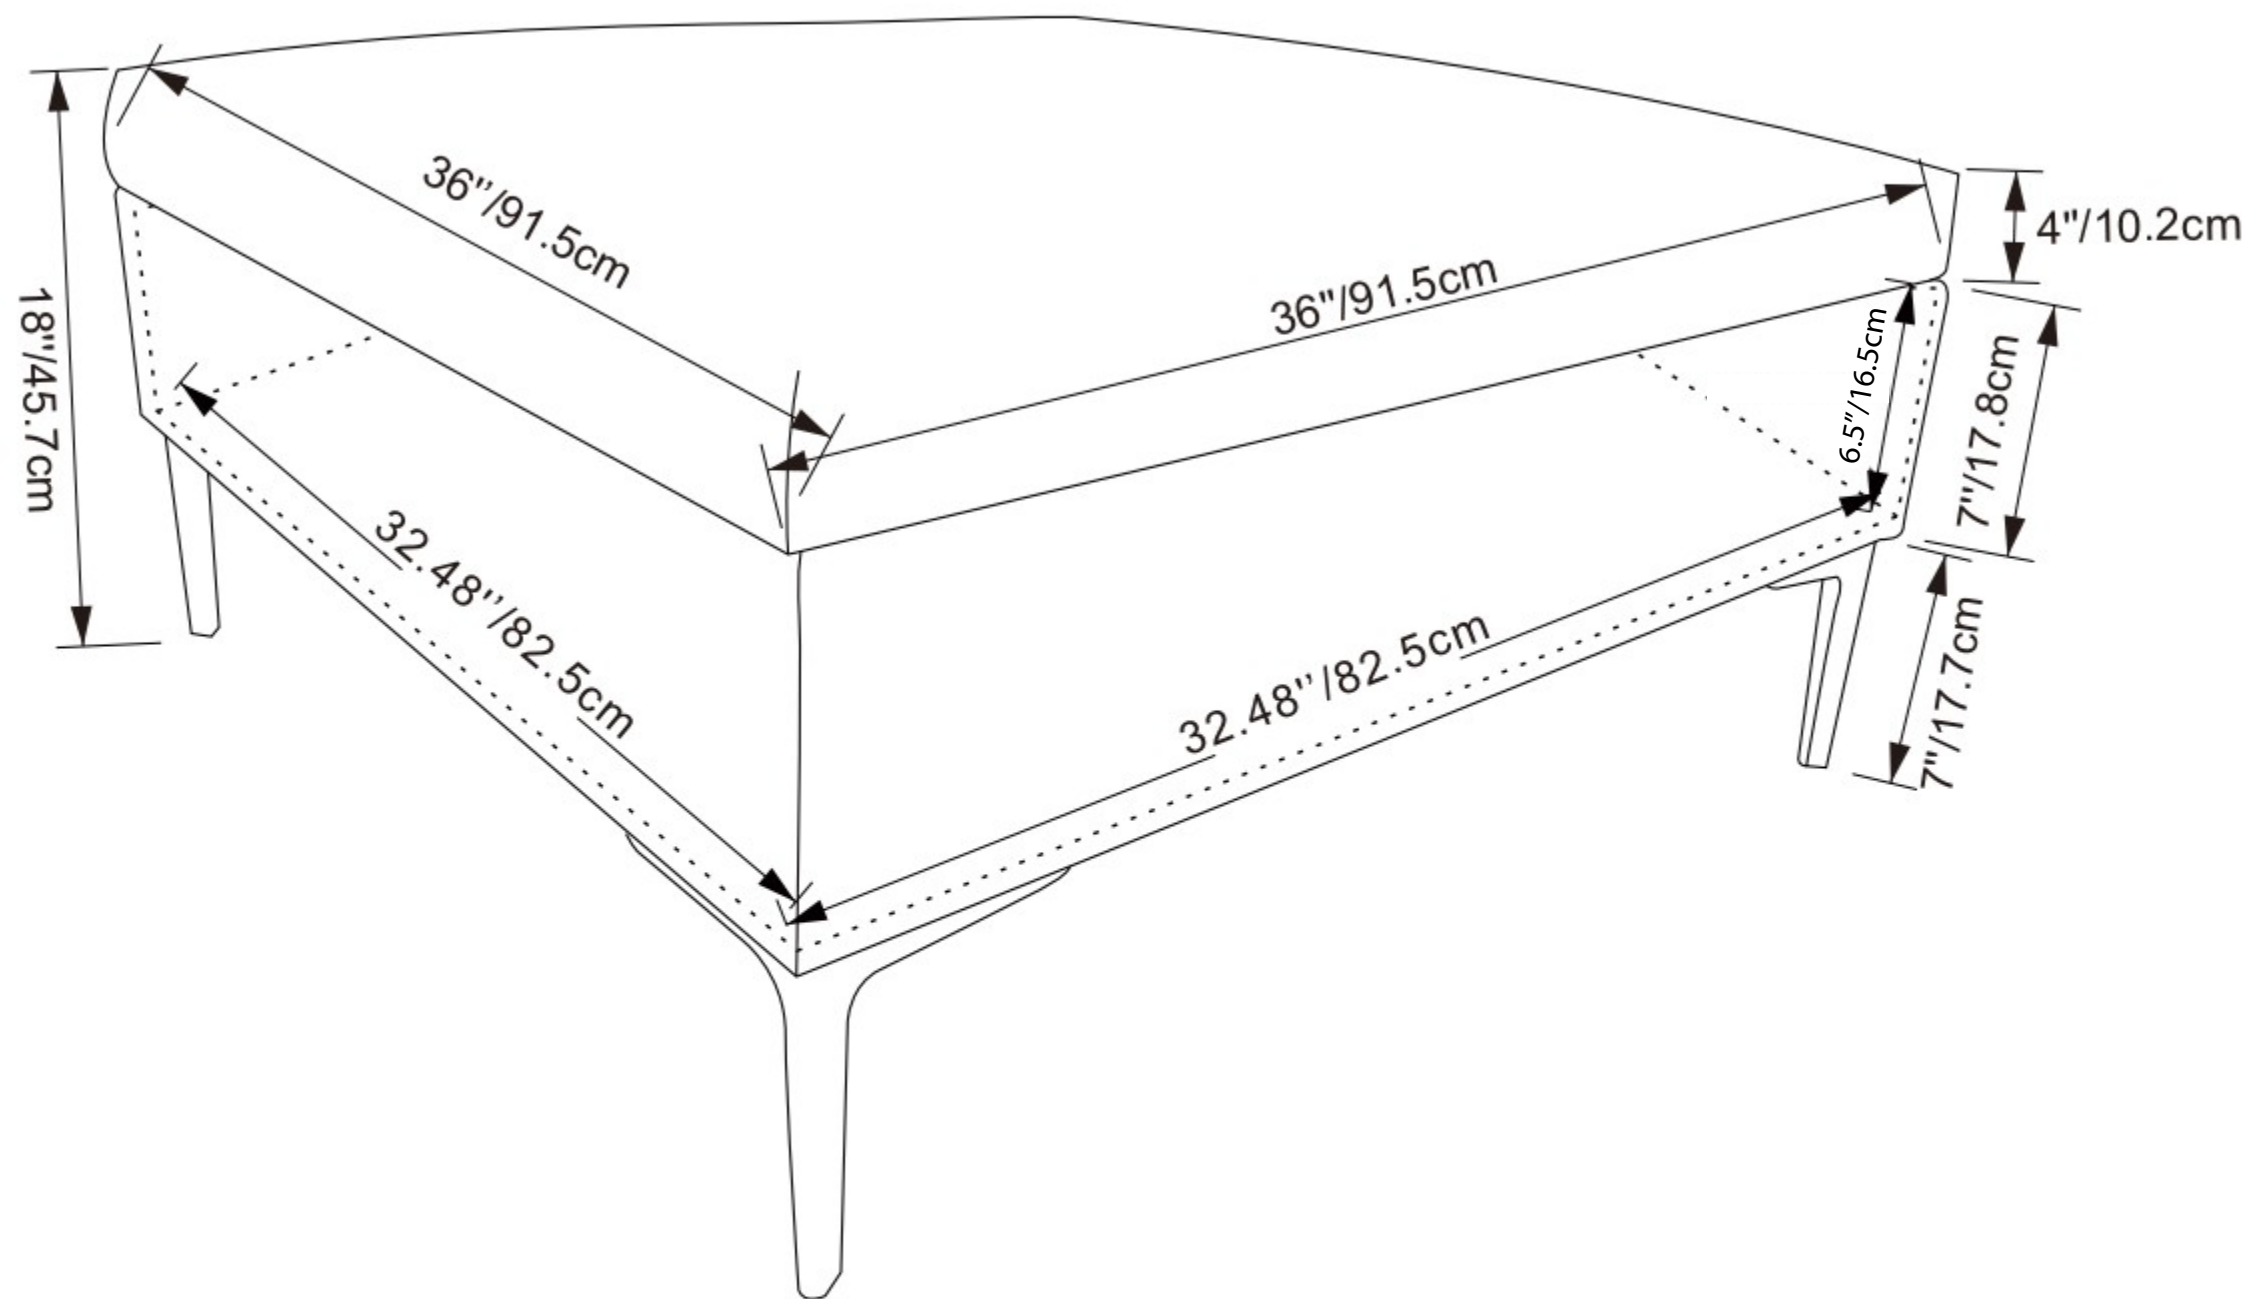

# Rebecca Coffee Table Storage Ottoman

Net weight: 48.5 Lbs/22.0kgs