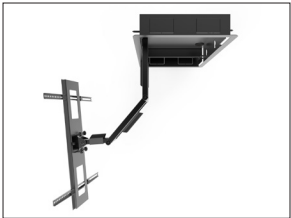

R500

Recessed Articulating Wall Mount

Achieve an ultra-low-profile setup with the R500 recessed wall mount. Designed to be inserted between two studs measuring 16" apart, this unique mounting solution lets your TV sit 1.25" from the wall when fully retracted. Its 27.6" long articulating arm provides -5°/+10° of tilt and 180° of swivel, ensuring optimal viewing from all angles. Built out of high-grade steel, the R500 supports 46" to 80" TVs weighing up to 135 pounds.

FEATURES & SPECIFICATIONS

- Fits most flat panel TVs from 46" to 80"
- Supports TVs up to 135 lb (62 kg)
- Fits between 16" wood stud centers
- Accommodates VESA sizes: 100x100 to 600x400
- Accessible tilt mechanism provides a +10° to -5° tilt angle
- 90° of swivel in either direction, dependent on screen size
- Sits 1.25" (3.2 cm) from the wall
- Extends up to 27.6" (70.2 cm) from the wall
- Integrated cable management system
- Solid steel construction with durable powder-coated finish
- Includes installation manual and all necessary mounting hardware
- Five year warranty
- Shipping box weight: 38.6 lb (17.5 kg)
- Shipping box dimensions: 27.8" x 17.7" x 5.5" (70.5 x 45 x 14 cm)
- Product weight: 36.4 lb (16.5 kg)
- UPC: 800152717463

RECESSED DESIGN

The R500's in-wall design is made to fit securely between 16" stud centers. When fully retracted, its arm assembly allows your TV to sit almost flush with the wall.

SUPPORTS UP TO 135 POUNDS

Constructed out of solid steel, the R500 safely supports 46" to 80" TVs weighing up to 135 pounds, while its adjustable mounting brackets accommodate VESA sizes between 100x100 and 600x400.

FULL RANGE OF MOTION