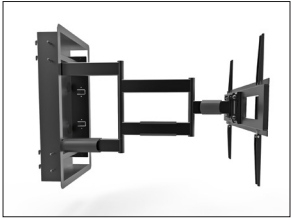

R500

Recessed Articulating Wall Mount

Achieve an ultra-low-profile setup with the R500 recessed wall mount. Designed to be inserted between two studs measuring 16" apart, this unique mounting solution lets your TV sit 1.25" from the wall when fully retracted. Its 27.6" long articulating arm provides -5°/+10° of tilt and 180° of swivel, ensuring optimal viewing from all angles. Built out of high-grade steel, the R500 supports 46" to 80" TVs weighing up to 135 pounds.

FEATURES & SPECIFICATIONS

- Fits most flat panel TVs from 46" to 80"
- Supports TVs up to 135 lb (62 kg)
- Fits between 16" wood stud centers
- Accommodates VESA sizes: 100x100 to 600x400
- Accessible tilt mechanism provides a +10° to -5° tilt angle
- 90° of swivel in either direction, dependent on screen size
- Sits 1.25" (3.2 cm) from the wall
- Extends up to 27.6" (70.2 cm) from the wall
- Integrated cable management system
- Solid steel construction with durable powder-coated finish
- Includes installation manual and all necessary mounting hardware
- Five year warranty
- Shipping box weight: 38.6 lb (17.5 kg)
- Shipping box dimensions: 27.8" x 17.7" x 5.5" (70.5 x 45 x 14 cm)
- Product weight: 36.4 lb (16.5 kg)
- UPC: 800152717463

RECESSED DESIGN

The R500's in-wall design is made to fit securely between 16" stud centers. When fully retracted, its arm assembly allows your TV to sit almost flush with the wall.

SUPPORTS UP TO 135 POUNDS

Constructed out of solid steel, the R500 safely supports 46" to 80" TVs weighing up to 135 pounds, while its adjustable mounting brackets accommodate VESA sizes between 100x100 and 600x400.

FULL RANGE OF MOTION