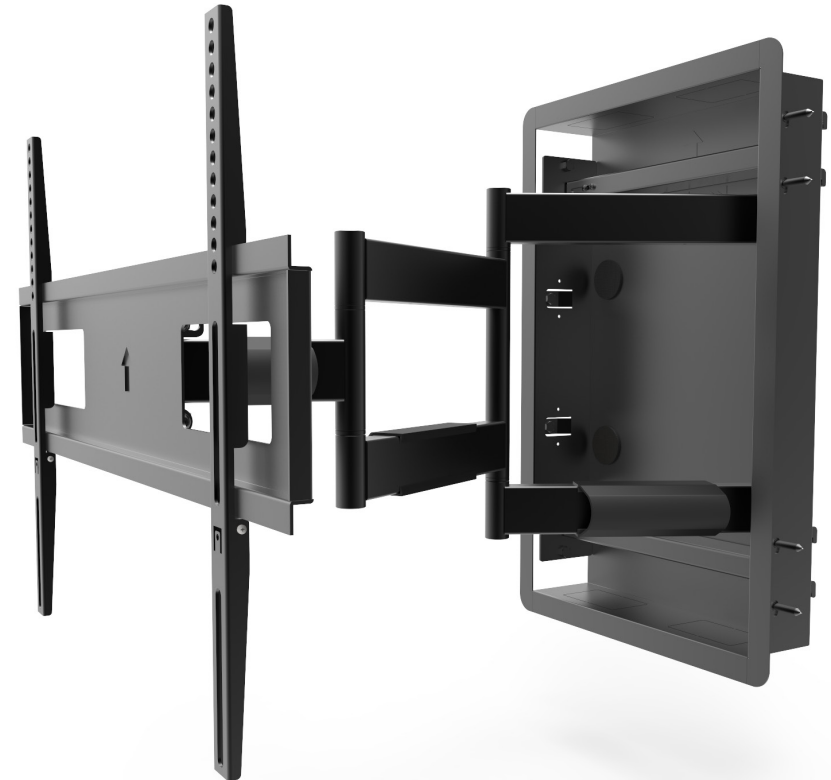

R500

Recessed Articulating Wall Mount

Achieve an ultra-low-profile setup with the R500 recessed wall mount. Designed to be inserted between two studs measuring 16" apart, this unique mounting solution lets your TV sit 1.25" from the wall when fully retracted. Its 27.6" long articulating arm provides -5°/+10° of tilt and 180° of swivel, ensuring optimal viewing from all angles. Built out of high-grade steel, the R500 supports 46" to 80" TVs weighing up to 135 pounds.

FEATURES & SPECIFICATIONS

- Fits most flat panel TVs from 46" to 80"
- Supports TVs up to 135 lb (62 kg)
- Fits between 16" wood stud centers
- Accommodates VESA sizes: 100x100 to 600x400
- Accessible tilt mechanism provides a +10° to -5° tilt angle
- 90° of swivel in either direction, dependent on screen size
- Sits 1.25" (3.2 cm) from the wall
- Extends up to 27.6" (70.2 cm) from the wall
- Integrated cable management system
- Solid steel construction with durable powder-coated finish
- Includes installation manual and all necessary mounting hardware
- Five year warranty
- Shipping box weight: 38.6 lb (17.5 kg)
- Shipping box dimensions: 27.8" x 17.7" x 5.5" (70.5 x 45 x 14 cm)
- Product weight: 36.4 lb (16.5 kg)
- UPC: 800152717463

RECESSED DESIGN

The R500's in-wall design is made to fit securely between 16" stud centers. When fully retracted, its arm assembly allows your TV to sit almost flush with the wall.

SUPPORTS UP TO 135 POUNDS

Constructed out of solid steel, the R500 safely supports 46" to 80" TVs weighing up to 135 pounds, while its adjustable mounting brackets accommodate VESA sizes between 100x100 and 600x400.

FULL RANGE OF MOTION