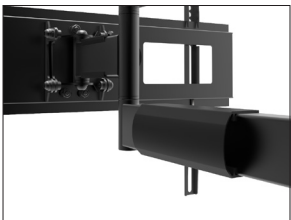

SLEEK CABLE MANAGEMENT

Keep your viewing area tidy by securing your cables to the mounting arm with the provided clips.