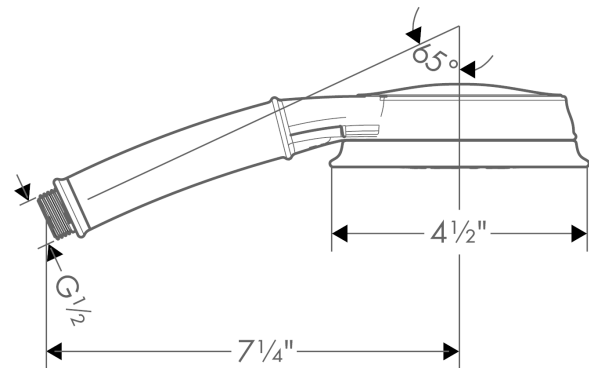

Croma 100 Classic Handshower 3-Jet, 2.5 GPM

Finishes : **brushed nickel** Part no. : **04072820**

Description

Features

- 75 no-clog spray channels
- Spray modes: Full, Pulsating Massage, Intense Turbo
- Flow: 2.5 GPM (9.5 L/Min)

Item details

List Price \$ 138.00

Technology

Compliance

Product image

Scale drawing

Croma 100 Classic
Handshower 3-Jet, 2.5 GPM

Finishes : **brushed nickel** Part no. : **04072820**

Exploded drawing

Year of production: >01/08

**Croma 100 Classic
Handshower 3-Jet, 2.5 GPM**

Finishes : **brushed nickel** Part no. : **04072820**

Spare parts list

Year of production: >01/08

Pos.	Description	Part no.	Price	PU
1	filter packing	94246000	-	1