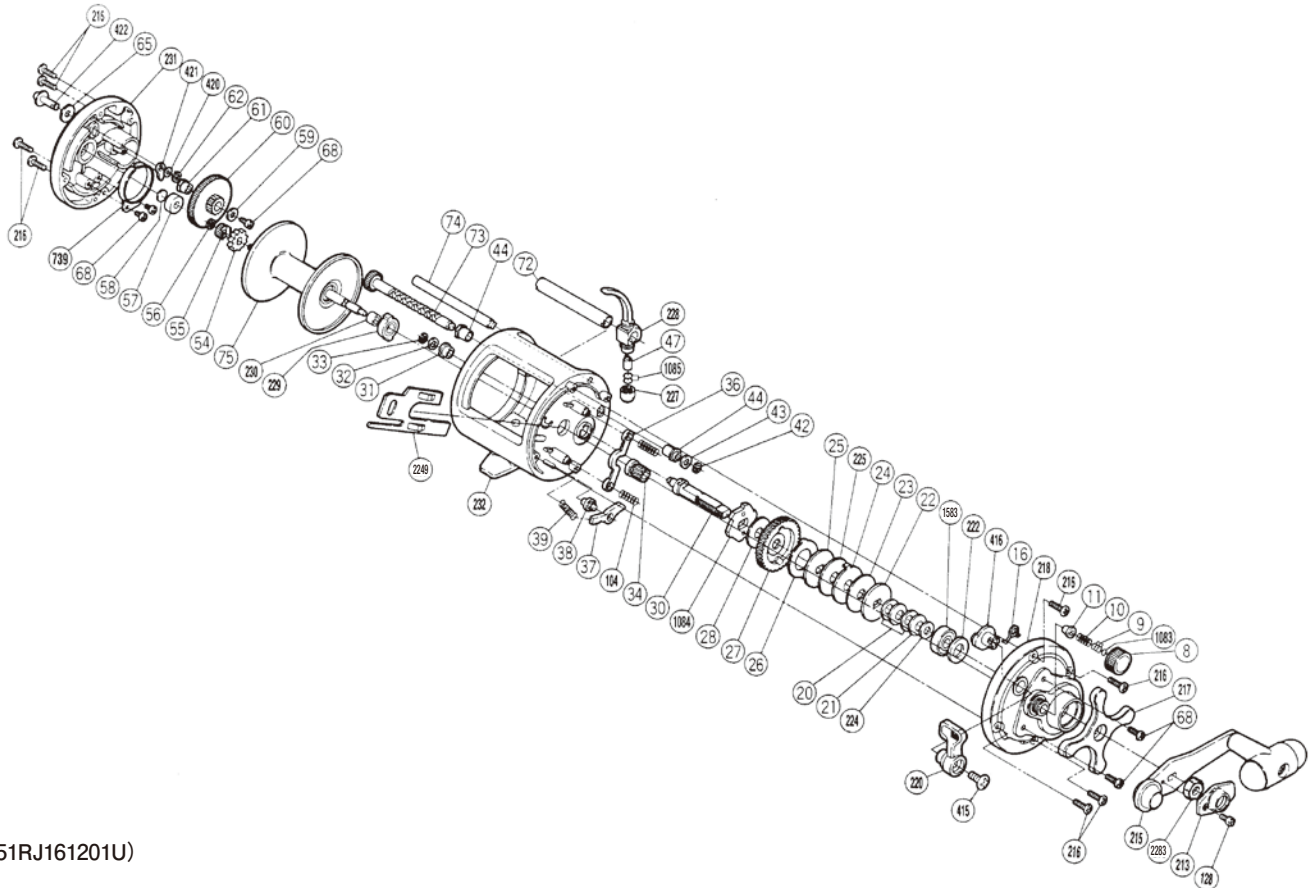

SHIMANO

TR

TR-200G

(51RJ161201U)

#	Part No.	Description	#	Part No.	Description	#	Part No.	Description
8	10KTB	Cast Control Cap	43	10FTN	Worm Shaft Holder Washer	218	10HRB	Right Side Plate
9	1085M	Spacer A	44	104T4	Worm Bearing	220	10KY9	Clutch Lever
10	10BRH	Spool Tension Spring	47	10FJ9	Line Guide Pawl	222	1074R	Bearing Spacer (A)
11	109E6	Spool Shaft Bushing A	54	104EX	Click Gear	224	1074V	Bearing Spacer (B)
16	10JYX	Clutch Spring	55	10J7E	Idle Gear A	225	10L8B	Drag Washer I
20	1052C	Drag Spring Washer H	56	105SA	Idle Gear A Retainer	227	10BHT	Pawl Cap
21	1052B	Drag Spring Washer G	57	10465	Spool Shaft Bushing B	228	10P3A	Line Guide
22	109VB	Key Washer F	58	10GEU	Spacer B	229	10L2X	Spool Shaft Bushing C
23	10L8A	Drag Washer D	59	104H5	Lock Washer	230	10HY7	Spool Shaft Spacer
24	10LBE	Eared Washer E	60	105H0	Idle Gear B	231	107P1	Left Side Plate
25	10L50	Key Washer C	61	10GUC	Idle Gear B Bushing	232	103W1	Frame
26	10D36	Eared Washer B	62	105NK	Click Pawl Retainer	415	10PMY	Clutch Lever Screw
27	10QEP	Drive Gear	65	104H2	Spacer A	416	10KS1	Clutch Cam
28	10CKU	Drive Shaft Washer	68	103GS	Multi-purpose Screw	420	10C48	Spacer B
30	10D4V	Drive Shaft	72	10NMW	Level Wind Guard	421	10GQN	Click Pawl
31	10BQ2	Drive Shaft Bushing	73	10NVJ	Worm Shaft	422	104GF	Click Button
32	10589	Spacer	74	10PCR	Stabilizer Bar	739	1046C	Click Spring
33	105NG	Drive Shaft Retainer	75	10NK2	Spool	1083	10M5U	Spool Tension Spacer B
34	1066R	Pinion Gear	104	104BW	Yoke Spring	1084	10D9P	Anti-Reverse Ratchet
36	10480	Yoke	128	10QG0	Handle Nut Plate Screw	1085	10TZF	Spacer
37	10PKB	Anti-Reverse Pawl	213	10QFU	Handle Nut Plate	1583	104Q5	Ball Bearing
38	10PE2	Pawl Supporter	215	102S7	Handle Assembly	2249	10P94	Yoke Plate
39	10CBS	Anti-Reverse Pawl Spring	216	10PQS	Side Plate Screw	2283	10LM8	Handle Nut
42	105NE	Worm Shaft Retainer	217	10B7X	Star Drag			