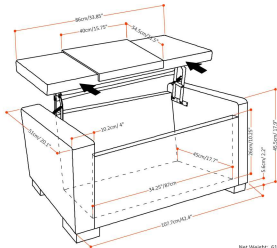

BRETTON LIFT TOP STORAGE OTTOMAN

Net Weight: 61.7 (lbs)