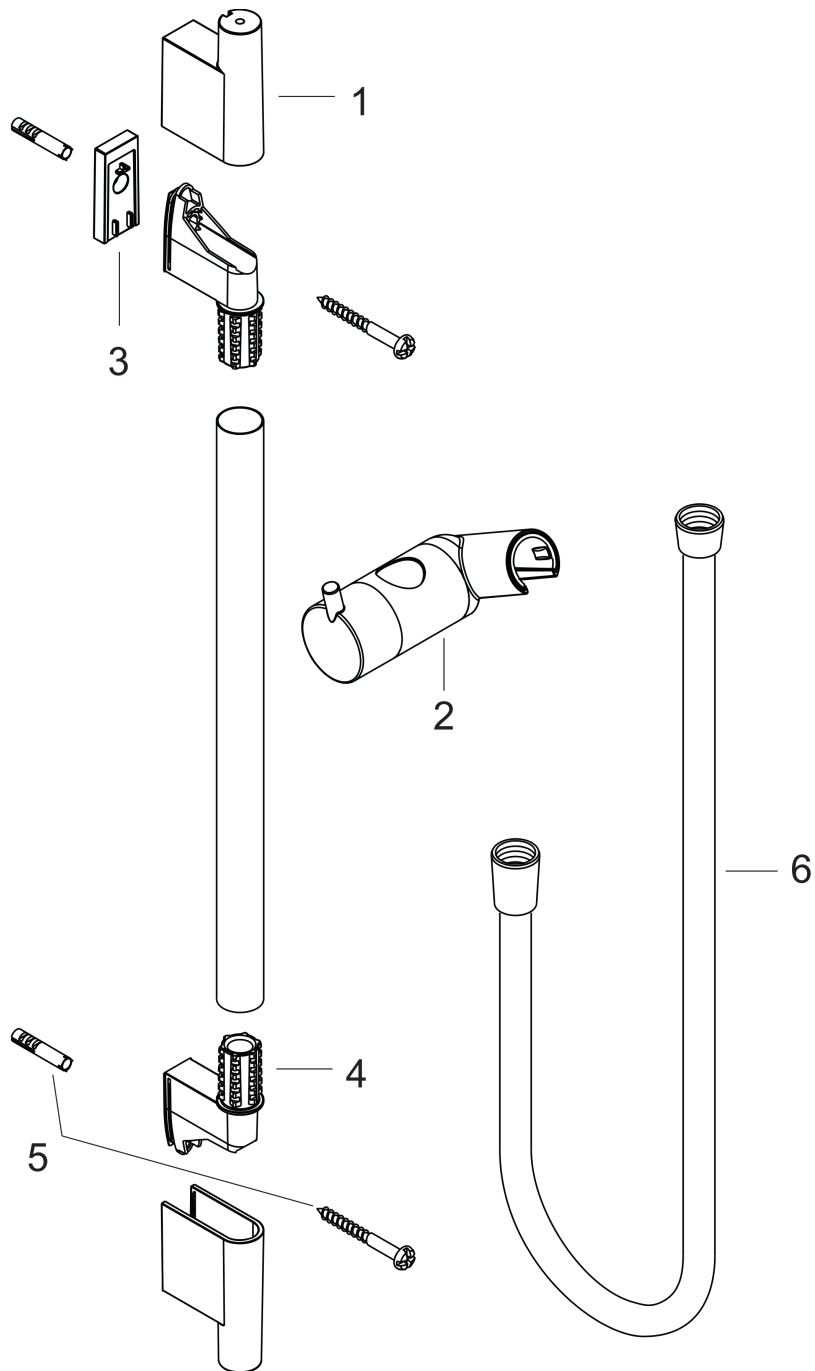

Unica
Wallbar S, 36"
 Finishes : **chrome** Part no. : **28631000**

Description

Features

- Consists of: Wallbar, Handshower hose, Slider
- Angle-adjustable holder pivots left and right, slides easily and locks in place

Item details

List Price \$ 214.00

Compliance

Product image

Scale drawing

Unica

Wallbar S, 36"

Finishes : chrome

Part no. : 28631000

Exploded drawing

Year of production: >04/05

Unica

Wallbar S, 36"

Finishes : **chrome** Part no. : **28631000**

Spare parts list

Year of production: >04/05

Pos.	Description	Part no.	Price	PU
1	cover	97709000	-	1
2	support, assy	97651000	-	1
3	tile-matching-disk	97450000	-	1
4	wall support	96275000	-	1
5	mounting set	96179000	-	1
6	shower hose Isiflex'B 1,60 m	28276000	-	1
7	shelf Casetta'S	28679000	-	1
8	clips for Casetta, Ø 22 mm	98717000	-	1