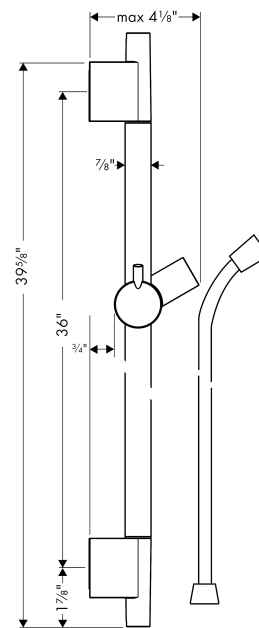

Unica
Wallbar S, 36"
 Finishes : **chrome** Part no. : **28631000**

Description

Features

- Consists of: Wallbar, Handshower hose, Slider
- Angle-adjustable holder pivots left and right, slides easily and locks in place

Item details

List Price \$ 214.00

Compliance

Product image

Scale drawing

Unica

Wallbar S, 36"

Finishes : chrome

Part no. : 28631000

Exploded drawing

Year of production: >04/05

Unica

Wallbar S, 36"

Finishes : **chrome** Part no. : **28631000**

Spare parts list

Year of production: >04/05

Pos.	Description	Part no.	Price	PU
1	cover	97709000	-	1
2	support, assy	97651000	-	1
3	tile-matching-disk	97450000	-	1
4	wall support	96275000	-	1
5	mounting set	96179000	-	1
6	shower hose Isiflex'B 1,60 m	28276000	-	1
7	shelf Casetta'S	28679000	-	1
8	clips for Casetta, Ø 22 mm	98717000	-	1