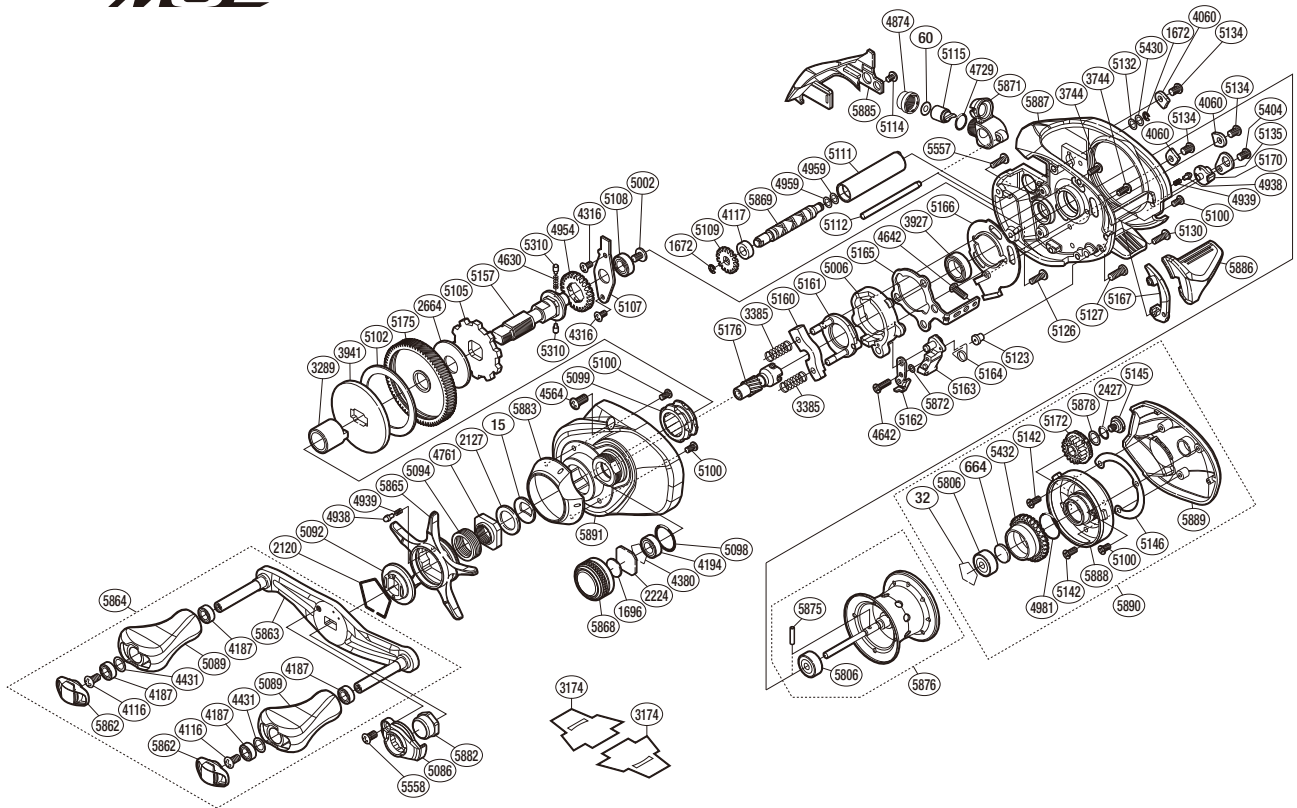

SHIMANO

ALDEBARAN MCL

ALD MGL-51HG

(51RL120151X)

#	Part No.	Description	#	Part No.	Description	#	Part No.	Description
0015	10D60	Drag Spring Washer	5006	10K0Y	Clutch Cam	5170	10BAV	Side Plate Cam Lever
0032	10GEW	Bearing Retainer	5086	10Q5S	Handle Retainer	5172	10B1W	Br Dial
0060	10CFW	Spacer	5089	10327	Handle Knob	5175	10CNW	Drive Gear
0664	1057S	Spacer B	5092	10J1Z	Star Drag Click Plate	5176	10CS9	Pinion Gear
1672	105NC	E Lock	5094	10A78	Star Drag Spring	5310	10HJG	Idle Gear Pin
1696	1089E	Cast Control Spacer	5098	10LA9	O Ring	5404	10DN7	Screw
2120	10KXV	Click Plate Retainer	5099	10F35	Roller Clutch Bearing	5430	10GA0	Washer
2127	10J1N	Star Drag Spacer	5100	1055J	Screw	5432	101S2	Brake Pipe Gear Assembly
2224	1085F	Spool Tension Spacer	5102	1071R	Drag Washer	5557	10LPJ	Screw
2427	108WS	O Ring	5105	10D72	Anti-Reverse Ratchet	5558	10R1Q	Screw
2664	10CJ4	Drag Washer	5107	109SZ	Drive Shaft Retainer	5806	10S37	Ball Bearing
3289	10BN7	Roller Clutch Inner Tube	5108	105BV	Ball Bearing	5862	10TNJ	Handle Knob Seal
3385	104BJ	Yoke Spring	5109	10FNX	Idle Gear	5863	100Q7	Handle Shank Assembly
3744	10LVH	Screw	5111	10NFW	Level Wind Guard	5864	10036	Handle Assembly
3927	10EX8	Ball Bearing	5112	10QSG	Stabilizer Bar	5865	10S3C	Star Drag
3941	10D3R	Key Washer	5114	10MPF	Screw	5868	10S3A	Cast Control Cap
4060	108AT	Side Frame Plate	5115	10FFU	Line Guide Pawl	5869	10048	Worm Shaft
4116	103E9	Screw	5123	10C44	Clutch Spring Holder	5871	100Q4	Line Guide Assembly
4117	10PXY	Bushing	5126	1055A	Screw	5872	1059U	Washer
4187	104VX	Ball Bearing	5127	103DF	Screw	5875	10MCZ	Spool Clutch Pin
4194	105BP	Ball Bearing	5130	1055C	Screw	5876	10ST6	Spool Assembly
4316	10MT2	Screw	5132	10GN1	Washer	5878	10191	Washer
4380	1057X	Retainer	5134	103H0	Screw	5882	10S39	Handle Nut
4431	10G8G	Washer	5135	10BGQ	Cam Lever Retainer	5883	10TMM	Clutch Button Attachment
4564	10LZD	Screw	5142	10559	Screw	5885	10S38	Level Wind Protector
4630	10JDX	Idle Gear Spring	5145	10A6K	Screw	5886	10TQU	Clutch Lever Assembly
4642	10PVS	Screw	5146	108AZ	Washer	5887	100QF	Frame Assembly
4729	108WQ	O Ring	5157	105CF	Drive Shaft	5888	100KA	Brake Case Assembly
4761	10A0C	Star Drag Nut	5160	10470	Yoke	5889	10S36	Right Side Plate
4874	10FJB	Pawl Cap	5161	10F40	Clutch Cam Retainer	5890	100Q3	Right Side Plate Assembly
4938	10B27	Click Pin	5162	10459	Clutch Pawl	5891	10S75	Left Side Plate
4939	10988	Click Spring	5163	105ZQ	Clutch Pawl			
4954	10J6W	Idle Gear	5164	104CM	Clutch Pawl Spring			
4959	10GFJ	Washer	5165	10QLG	Clutch Plate			
4981	10LA8	O Ring	5166	10BVV	Clutch Guard			
5002	10PVU	Screw	5167	10974	Clutch Bar Guide			
						3174	10PBQ	Reel Seat Spacer (Accessory)
						4692	10LQ0	B-100 Oil (Accessory)