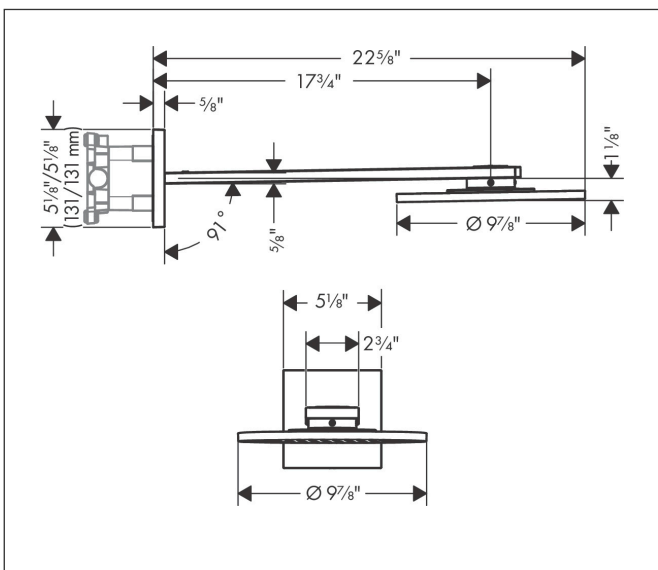

Brand	AXOR
Art. Name	AXOR ShowerSolutions Showerhead 250 2- Jet with Showerarm Trim, 1.75 GPM
Art. Nr.	35364341
Surface	brushed black chrome
Pos.	1

Product Picture

Features

- Consists of: Showerhead, Showerarm, Green Diverter
- Shower head size: 250 mm
- Spray modes: PowderRain, Intense PowderRain
- Adjustment with shift on thermostat
- Dynamic spray nozzles move out while using
- Flow: 1.75 GPM (6.6 L/Min)
- Showerhead removable for cleaning
- ServiceCard with sieve can be removed without tools for cleaning purpose

Drawing

Technology

Spray Types