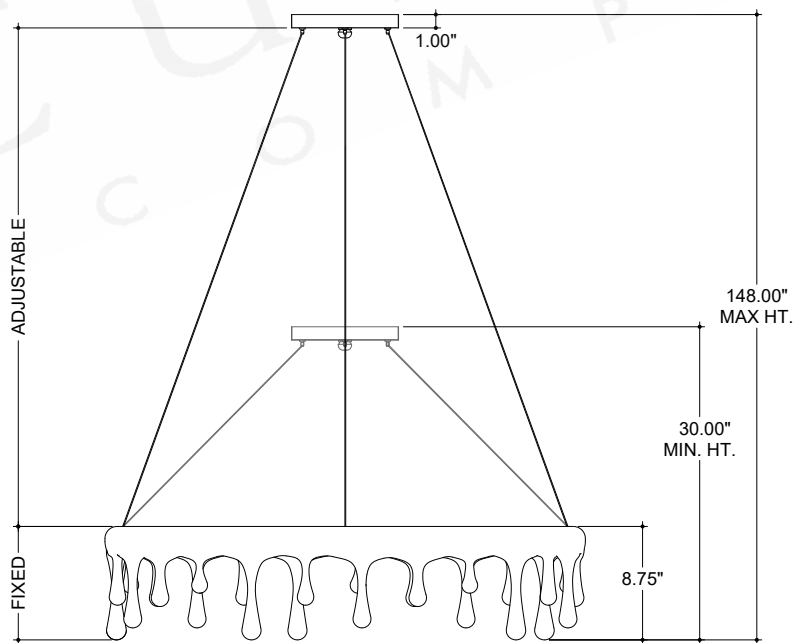

ITEM: 9000-1230

Overall Dimensions

Height: 8.75"

Diameter: 36"

TOP VIEW

CANOPY DETAIL

FRONT VIEW