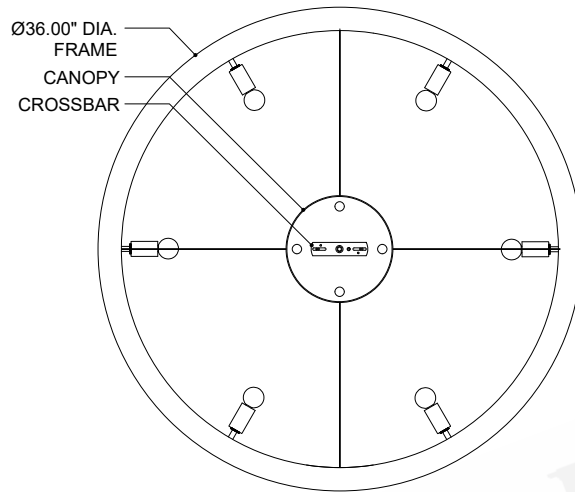

ITEM: 9000-1230

Overall Dimensions

Height: 8.75"

Diameter: 36"

TOP VIEW

CANOPY DETAIL

FRONT VIEW