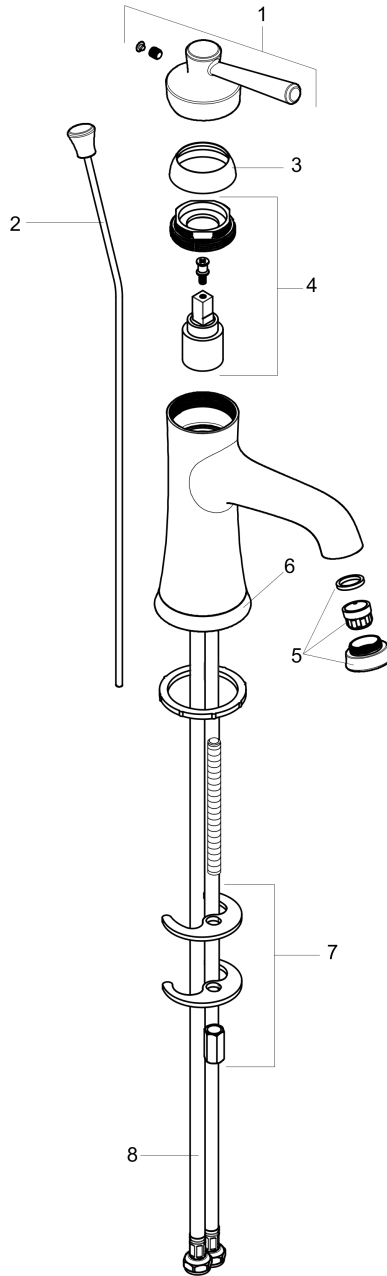

Joleena
Single-Hole Faucet 100 with Pop-Up Drain, 1.2 GPM
 Finishes : **brushed nickel** Part no. : **04771820**

Description

Features

- Aerated spray
- Flow: 1.2 GPM (4.5 L/Min)
- Ceramic cartridge
- Includes pop-up drain

Item details

List Price \$ 298.00

Technology

Compliance

Product image

Scale drawing

Joleena
Single-Hole Faucet 100 with Pop-Up Drain, 1.2 GPM
Finishes : **brushed nickel** Part no. : **04771820**

Exploded drawing

Year of production: >01/20

Joleena
Single-Hole Faucet 100 with Pop-Up Drain, 1.2 GPM
 Finishes : **brushed nickel** Part no. : **04771820**

Spare parts list

Year of production: >01/20

Pos.	Description	Part no.	Price	PU
1	handle	93534820	-	1
2	pull rod	93529820	-	1
3	flange	93273820	-	1
4	cartridge, assy	93268000	-	1
5	aerator M24x1 (4,5 l/min)	93531821	-	1
6	escutcheon	93530820	-	1
7	fixing set	96016000	-	1
8	connection hose 600 mm	93528001	-	1
a	pop up waste	88509820	-	1