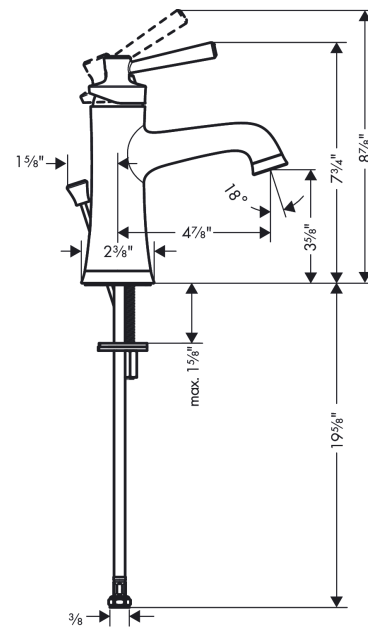

Joleena
Single-Hole Faucet 100 with Pop-Up Drain, 1.2 GPM
 Finishes : **brushed nickel** Part no. : **04771820**

Description

Features

- Aerated spray
- Flow: 1.2 GPM (4.5 L/Min)
- Ceramic cartridge
- Includes pop-up drain

Item details

List Price \$ 298.00

Technology

Compliance

Product image

Scale drawing

Joleena
Single-Hole Faucet 100 with Pop-Up Drain, 1.2 GPM
Finishes : **brushed nickel** Part no. : **04771820**

Exploded drawing

Year of production: >01/20

Joleena
Single-Hole Faucet 100 with Pop-Up Drain, 1.2 GPM
 Finishes : **brushed nickel** Part no. : **04771820**

Spare parts list

Year of production: >01/20

Pos.	Description	Part no.	Price	PU
1	handle	93534820	-	1
2	pull rod	93529820	-	1
3	flange	93273820	-	1
4	cartridge, assy	93268000	-	1
5	aerator M24x1 (4,5 l/min)	93531821	-	1
6	escutcheon	93530820	-	1
7	fixing set	96016000	-	1
8	connection hose 600 mm	93528001	-	1
a	pop up waste	88509820	-	1