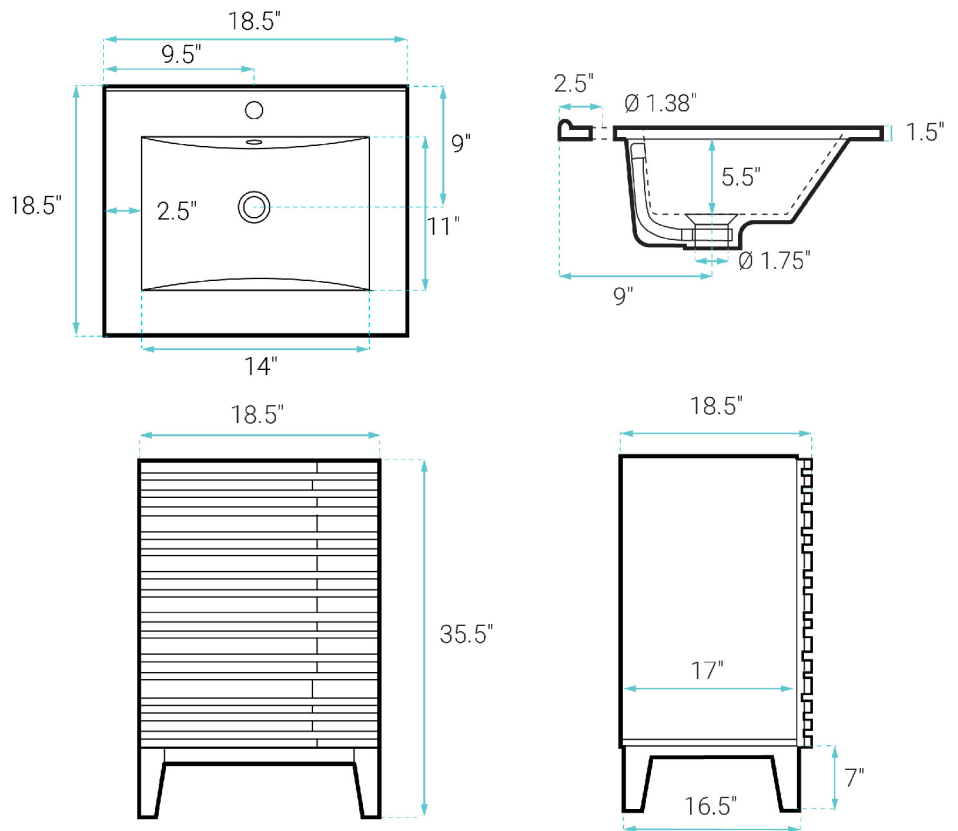

Cascade

Swiss Madison®
well made forever

Freestanding Vanity SM-BV560MB

FEATURES:

- Sleek, freestanding design
- Glazed ceramic, single sink
- Standard 1.75" drain hole
- Standard 1.38" faucet hole
- Chrome-finish overflow
- Wooden legs

INSTALLATION:

Freestanding, assembly required

COLORS & FINISHES:

- Natural Oak: SM-BV560
- Black: SM-BV560B
- Brown Oak: SM-BV560WN

SPECIFICATIONS:

N.W: 57 lb.

W: 18.5" x D: 18.5" x H: 37"

Inner Sink: D: 11" x W: 14" x H: 5.5"