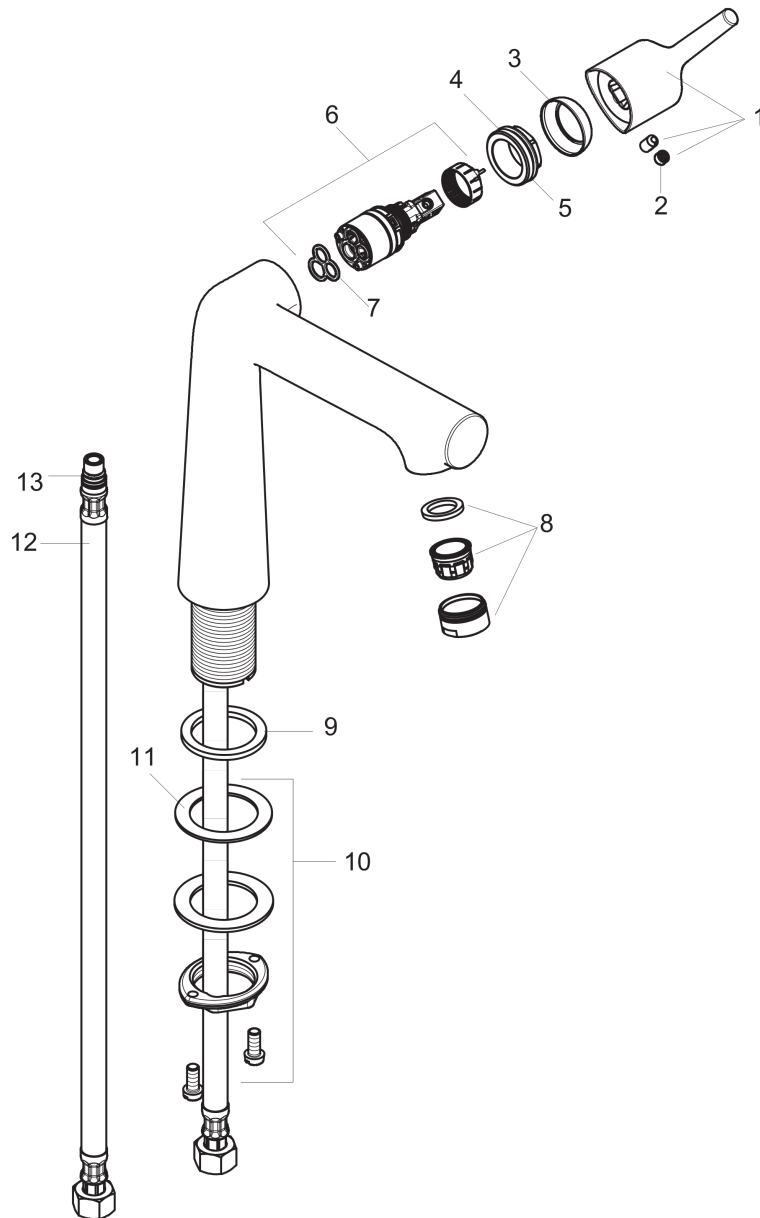

Talis S
Single-Hole Faucet 250, 1.2 GPM
 Finishes : **chrome** Part no. : **72116001**

Exploded drawing

Year of production: >09/16

Talis S
Single-Hole Faucet 250, 1.2 GPM
 Finishes : **chrome** Part no. : **72116001**

Spare parts list

Year of production: >09/16

Pos.	Description	Part no.	Price	PU
1	handle	92771000	-	1
2	screw cover	95704000	-	1
3	flange	95493000	-	1
4	nut	95178000	-	1
5	O-ring 24x2	98388000	-	1
6	cartridge, assy	95973001	-	1
7	seal	98865000	-	1
8	aerator M24x1 (4,5 l/min)	92812000	-	1
9	flat seal	98749000	-	1
10	fixing set (Ø 32)	13961000	-	1
11	lever collar	97548000	-	1
12	connection hose 23½" M10x1 3/8"	14099001	-	1
13	O-ring 8x1,75	97827000	-	1
a	fixation extension 35 mm	13898000	-	1