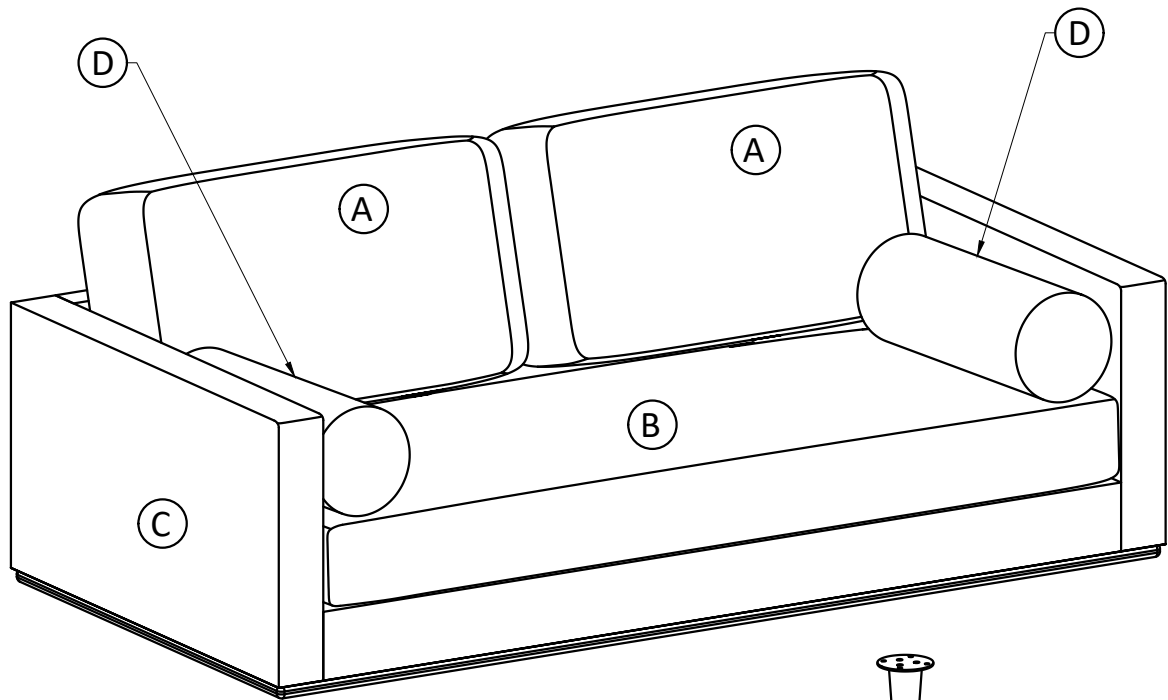

LOCK WASHER
Ø10 / Ø6 X 2 mm
QTY 18

4

WASHER
Ø16 / Ø6 X 1 mm
QTY 18

5

ALLEN KEY
QTY 1

Step 1

1. Attach Legs (E) to Sofa Seat (C) using Bolts (1), Lock Washers (3) and Washers (4) through guide holes.
2. Attach Bottom Support Leg (F) to Sofa Seat (C) using Bolts (2), Lock Washers (3) and Washers (4) through guide holes.
3. Use Allen Key (5) to tighten Bolts. Do not over-tighten.

Step 2

Note: Leveler on bottom of leg can be adjusted if floor is uneven.