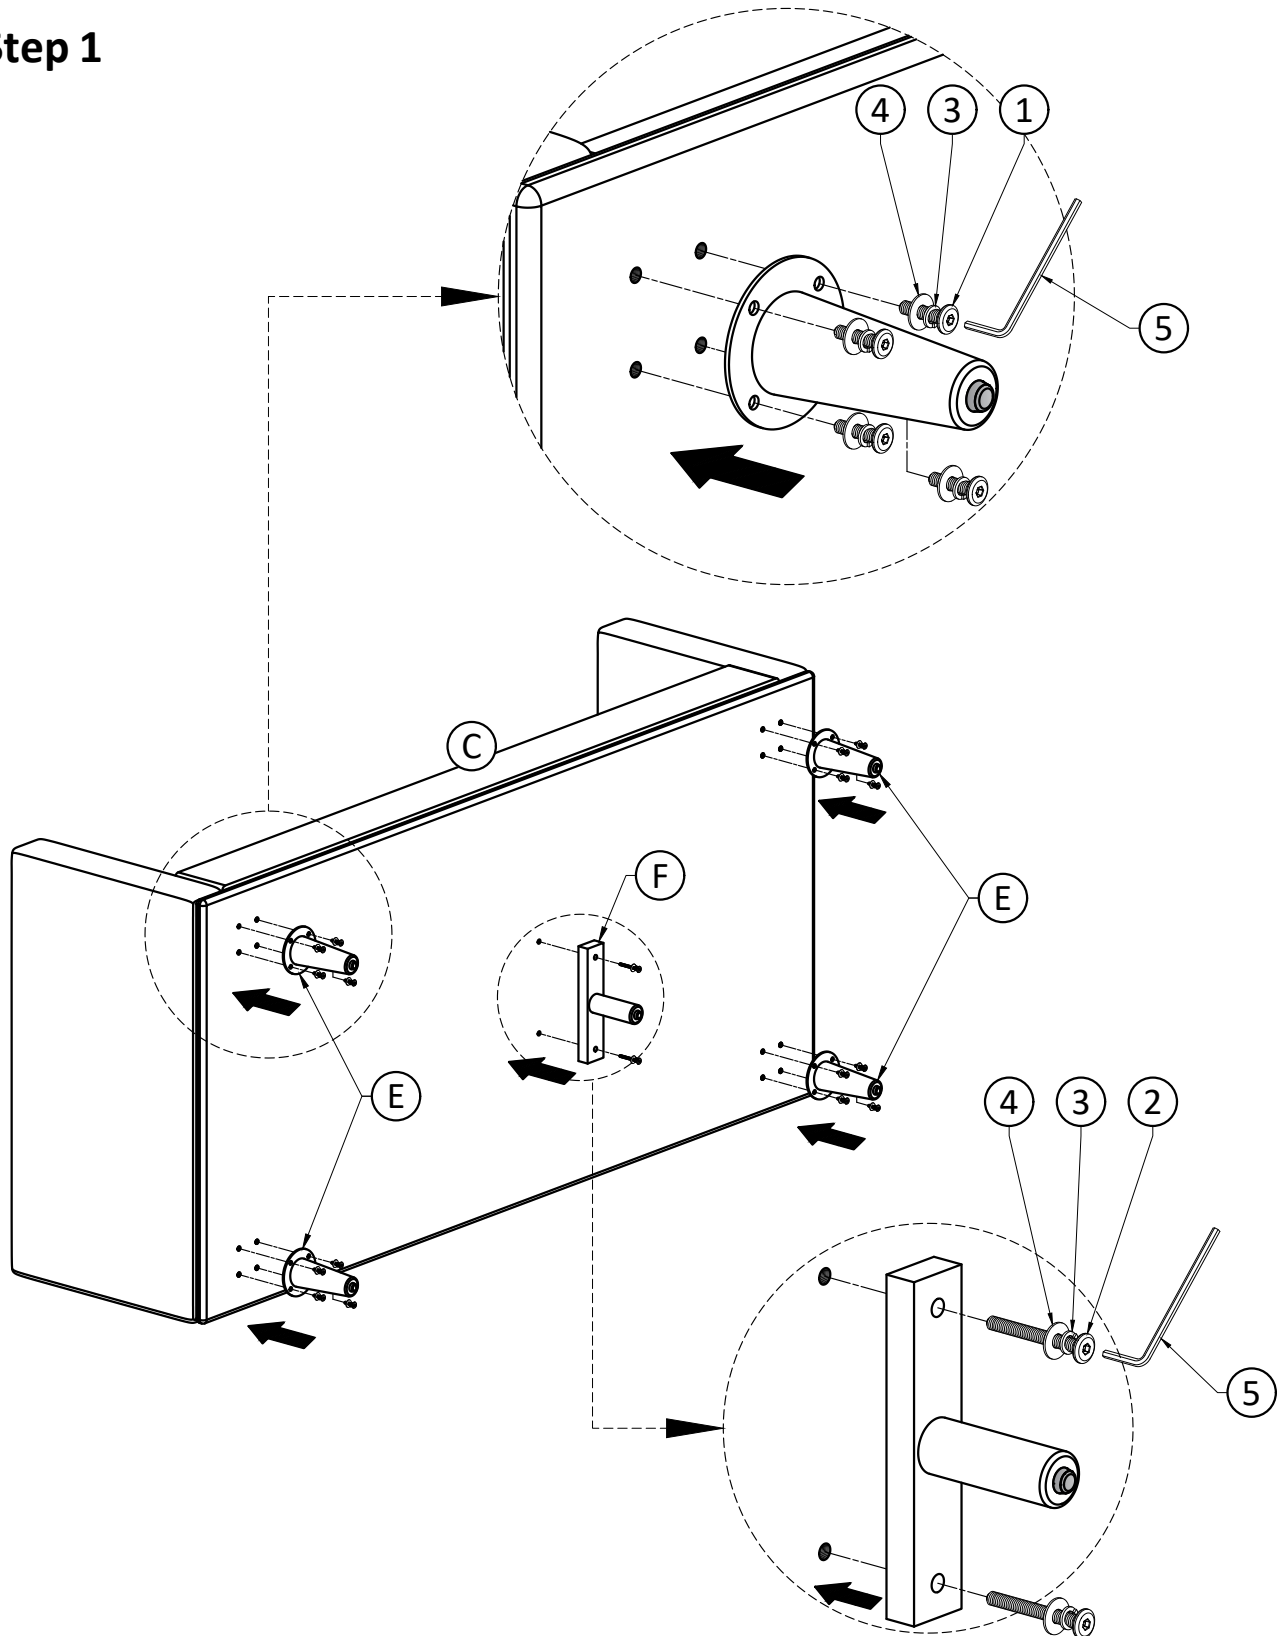

LOCK WASHER
Ø10 / Ø6 X 2 mm
QTY 18

4

WASHER
Ø16 / Ø6 X 1 mm
QTY 18

5

ALLEN KEY
QTY 1

Step 1

1. Attach Legs (E) to Sofa Seat (C) using Bolts (1), Lock Washers (3) and Washers (4) through guide holes.
2. Attach Bottom Support Leg (F) to Sofa Seat (C) using Bolts (2), Lock Washers (3) and Washers (4) through guide holes.
3. Use Allen Key (5) to tighten Bolts. Do not over-tighten.

Step 2

Note: Leveler on bottom of leg can be adjusted if floor is uneven.