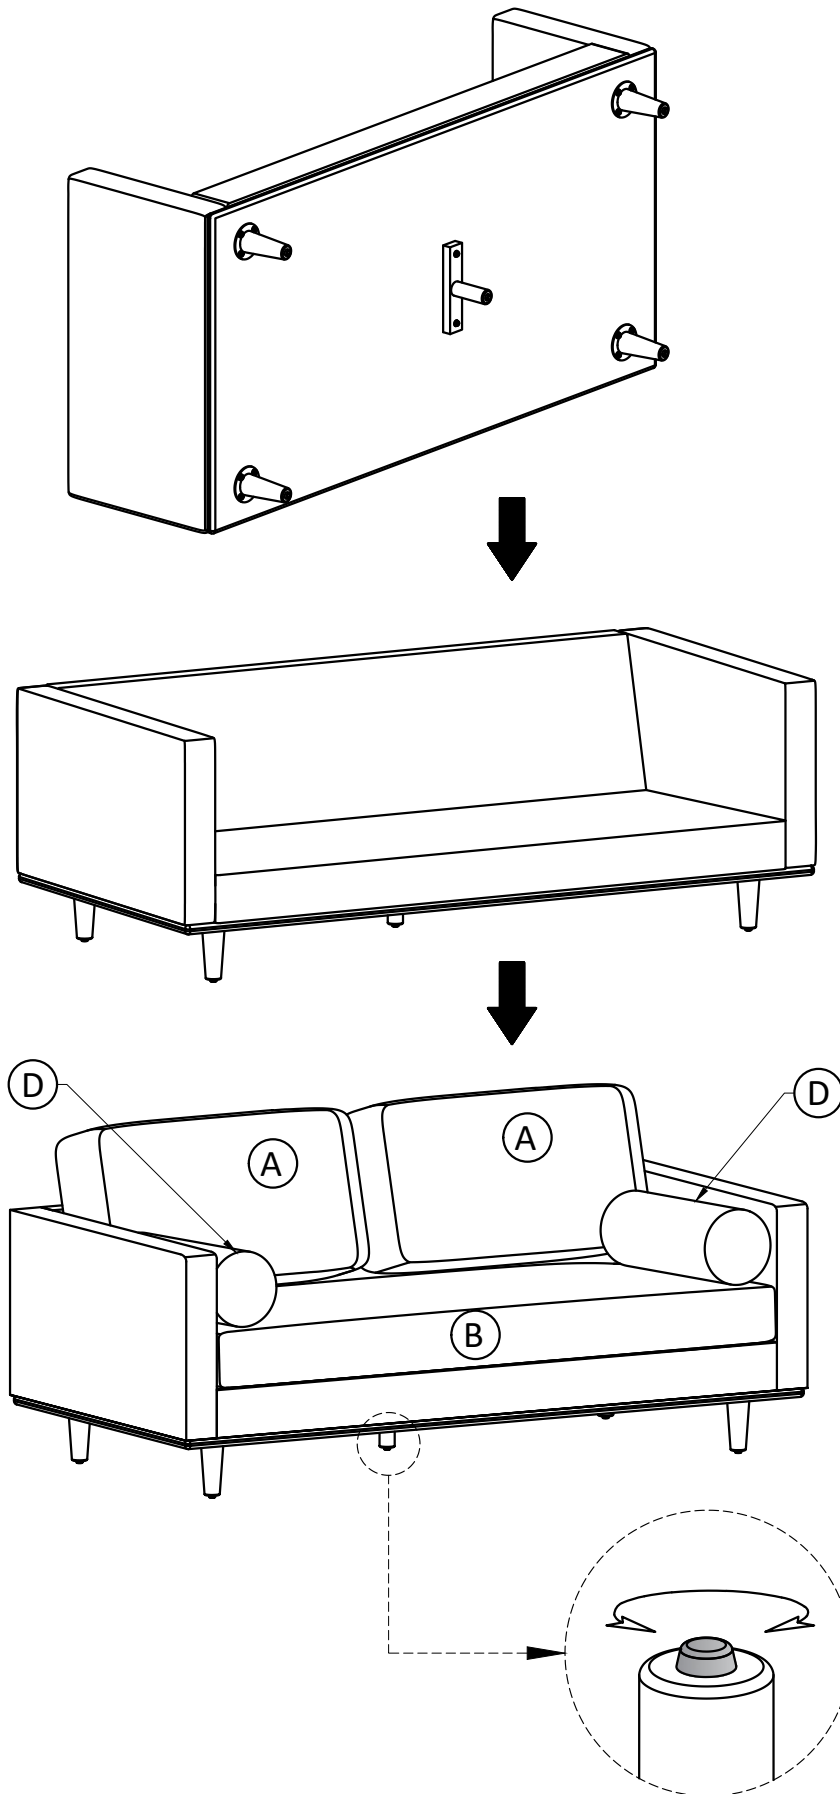

LOCK WASHER
Ø10 / Ø6 X 2 mm
QTY 18

4

WASHER
Ø16 / Ø6 X 1 mm
QTY 18

5

ALLEN KEY
QTY 1

Step 1

1. Attach Legs (E) to Sofa Seat (C) using Bolts (1), Lock Washers (3) and Washers (4) through guide holes.
2. Attach Bottom Support Leg (F) to Sofa Seat (C) using Bolts (2), Lock Washers (3) and Washers (4) through guide holes.
3. Use Allen Key (5) to tighten Bolts. Do not over-tighten.

Step 2

Note: Leveler on bottom of leg can be adjusted if floor is uneven.