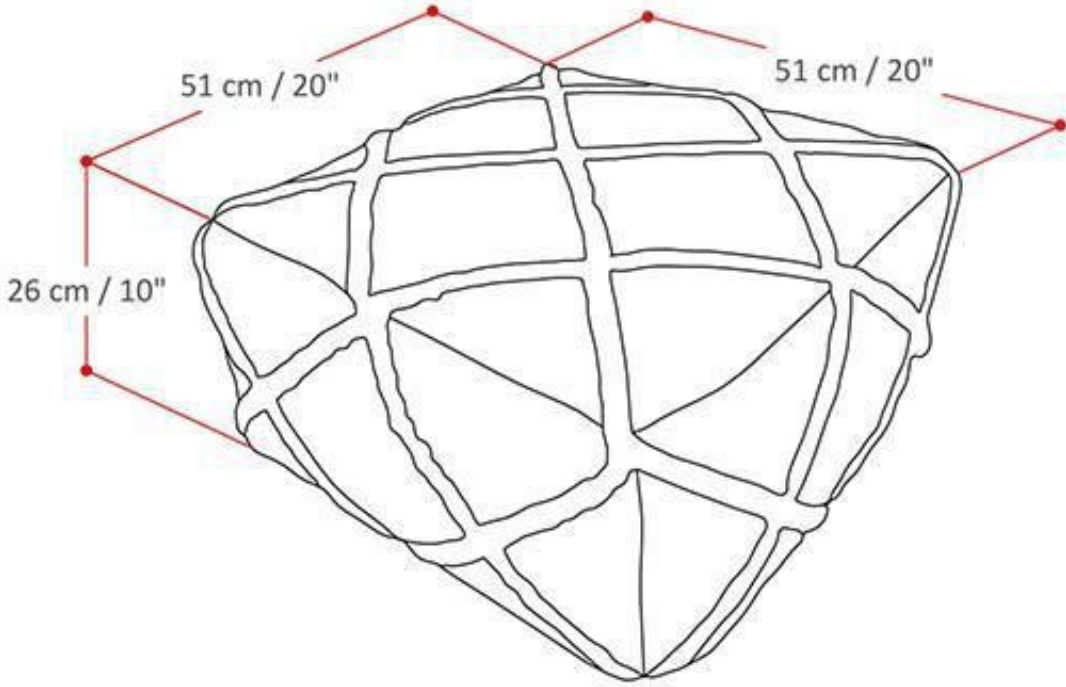

COWAN SQUARE POUF

Net Weight- 6.8 (lb)