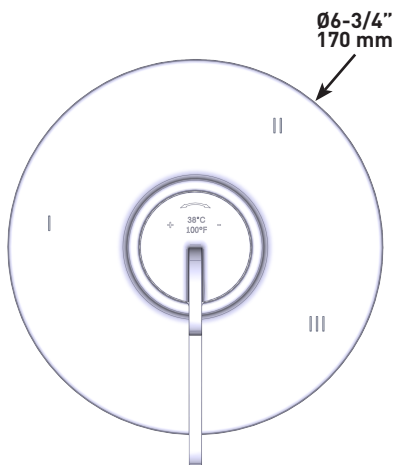

Si vous souhaitez obtenir de l'information supplémentaire à propos de la garantie ou de tout autre élément, communiquez avec :

U.S.A.
houseofrohl.com/support
1-800-777-9762

QUEBEC / MARITIMES / WESTERN CANADA
QUÉBEC / MARITIMES / OUEST CANADIEN
QUEBEC / MARITIMOS / CANADA OCCIDENTAL
houseofrohl.ca/support
1-866-473-8442

ONTARIO
houseofrohl.ca/support
1-800-287-5354

Riobel

PERRIN & ROWE
LONDON

victoria ⊕ albert®

ROHL