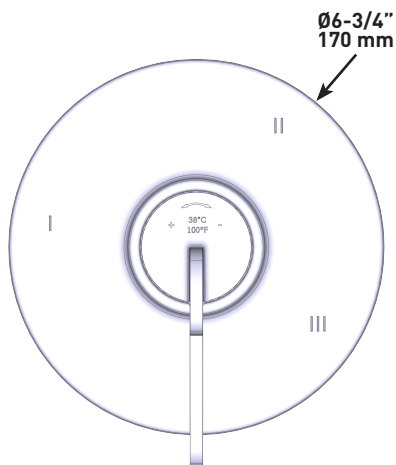

For warranty or additional information, contact:

U.S.A.
houseofrohl.com/support
1-800-777-9762

QUEBEC / MARITIMES / WESTERN CANADA
QUÉBEC / MARITIMES / OUEST CANADIEN
QUEBEC / MARITIMOS / CANADA OCCIDENTAL
houseofrohl.ca/support
1-866-473-8442

ONTARIO
houseofrohl.ca/support
1-800-287-5354