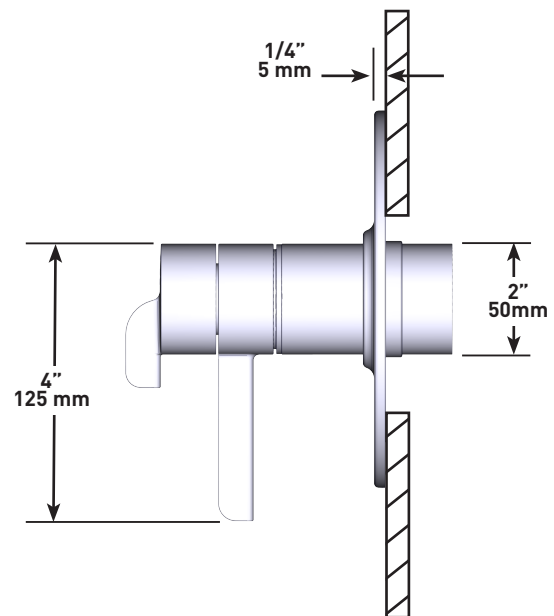

For warranty or additional information, contact:

U.S.A.
houseofrohl.com/support
1-800-777-9762

QUEBEC / MARITIMES / WESTERN CANADA
QUÉBEC / MARITIMES / OUEST CANADIEN
QUEBEC / MARITIMOS / CANADA OCCIDENTAL
houseofrohl.ca/support
1-866-473-8442

ONTARIO
houseofrohl.ca/support
1-800-287-5354