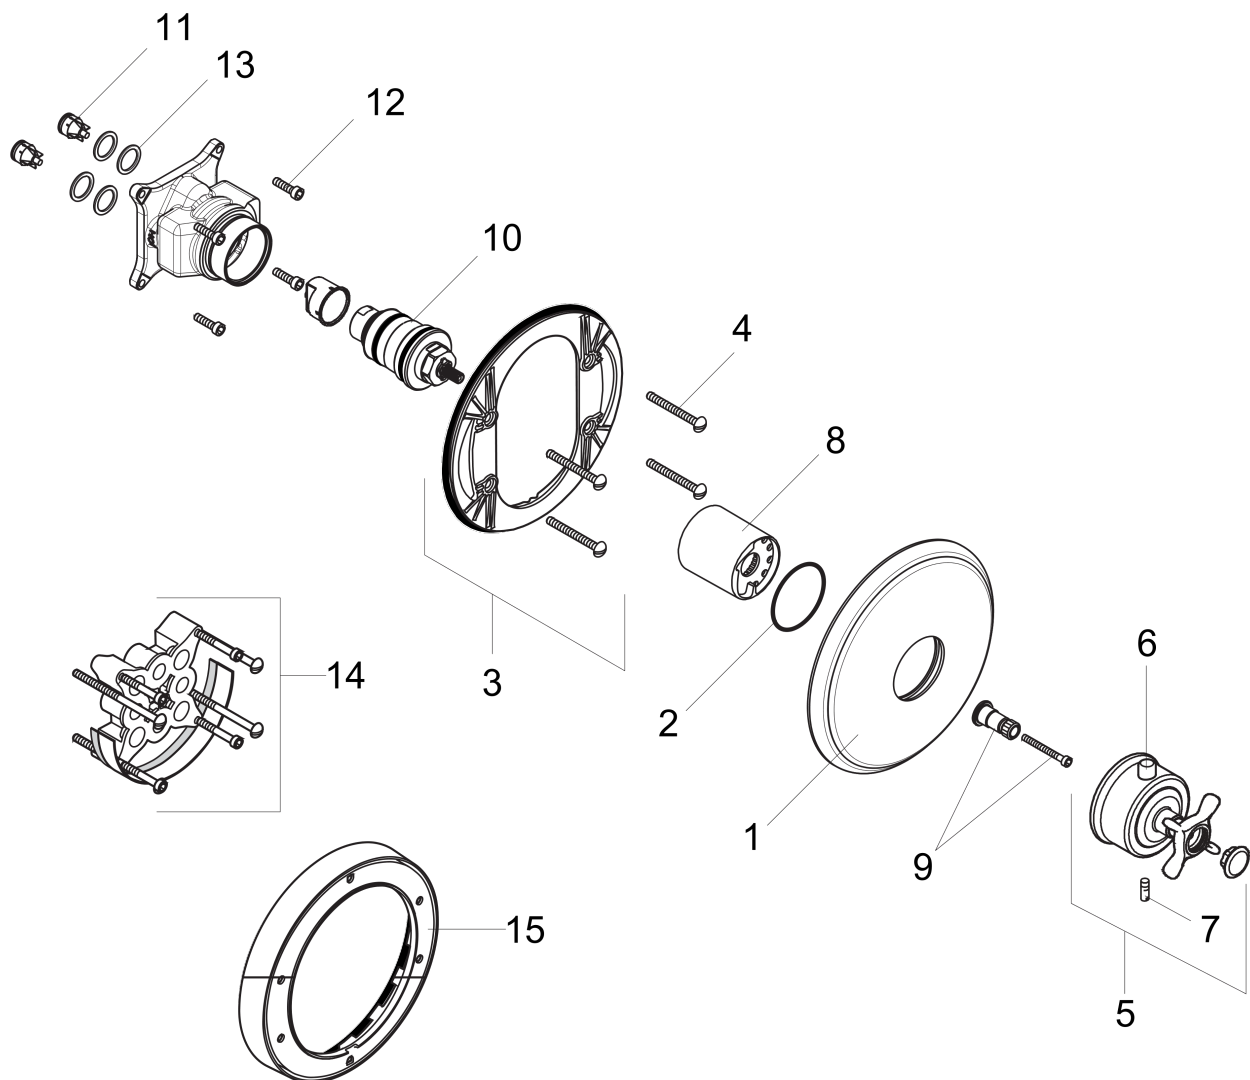

AXOR Montreux
Thermostatic Trim HighFlow with Cross Handle
Finishes : **brushed nickel** Part no. : **16816821**

Description

Features

- Flow: 13.0 GPM (49.2 L/Min)
- Thermostatic cartridge
- Anti-scald 100° safety stop

Product image

Scale drawing

AXOR Montreux
Thermostatic Trim HighFlow with Cross Handle
Finishes : **brushed nickel** Part no. : **16816821**

Exploded drawing

Year of production: >06/09

AXOR Montreux
Thermostatic Trim HighFlow with Cross Handle
 Finishes : **brushed nickel** Part no. : **16816821**

Spare parts list

Year of production: >06/09

Pos.	Description	Part no.	PC	PU
1	escutcheon	98648820	0	1
2	O-ring 48x5	98174000	0	1
3	sub plate	96447000	0	1
4	set of fixing screws	96454000	0	1
5	handle for thermostat	16594821	0	1
6	pushbutton	97792820	0	1
7	hollow set screw M5x16	97666000	0	1
8	sleeve	97439820	0	1
9	adapter for handle	96435000	0	1
10	thermostat cartridge	96633000	0	1
11	set of non return valves DW 15	97350000	0	1
12	set of screws	96525000	0	1
13	O-ring 16x2	98133000	0	1
14	extension 25 mm	13595000	0	1
15	extension 22 mm (Ø 170 mm)	13596820	0	1
a	base body	01850181	0	1