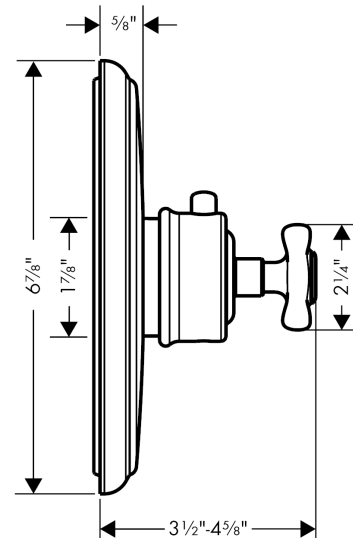

AXOR Montreux
Thermostatic Trim HighFlow with Cross Handle
Finishes : **brushed nickel** Part no. : **16816821**

Description

Features

- Flow: 13.0 GPM (49.2 L/Min)
- Thermostatic cartridge
- Anti-scald 100° safety stop

Product image

Scale drawing

AXOR Montreux
Thermostatic Trim HighFlow with Cross Handle
Finishes : **brushed nickel** Part no. : **16816821**

Exploded drawing

Year of production: >06/09

AXOR Montreux
Thermostatic Trim HighFlow with Cross Handle
 Finishes : **brushed nickel** Part no. : **16816821**

Spare parts list

Year of production: >06/09

Pos.	Description	Part no.	PC	PU
1	escutcheon	98648820	0	1
2	O-ring 48x5	98174000	0	1
3	sub plate	96447000	0	1
4	set of fixing screws	96454000	0	1
5	handle for thermostat	16594821	0	1
6	pushbutton	97792820	0	1
7	hollow set screw M5x16	97666000	0	1
8	sleeve	97439820	0	1
9	adapter for handle	96435000	0	1
10	thermostat cartridge	96633000	0	1
11	set of non return valves DW 15	97350000	0	1
12	set of screws	96525000	0	1
13	O-ring 16x2	98133000	0	1
14	extension 25 mm	13595000	0	1
15	extension 22 mm (Ø 170 mm)	13596820	0	1
a	base body	01850181	0	1