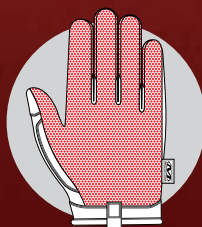

SPECIALTY GRIP

ANTI-SLIP HAND PROTECTION

Work smarter not harder with the Specialty Grip glove. We constructed the palm with anti-slip Armortex® to increase friction and enhance your grip. Textured Armortex® displaces liquids to reduce slippage and maintain grip with less strenuous effort. The Specialty Grip work glove features our Wide-Fit™ closure so you can adjust your level of comfort.

SECURE FIT

Adjustable Wide-Fit™ closure provides a secure fit.

EXTREME GRIP

Textured Armortex® provides enhanced gripping power in dry, oily and wet conditions.

SPECIALTY GRIP

AVAILABLE COLORS

MSG-05 BLACK

XXXS	XXS	XS	S	M	L	XL	XXL	XXXL
05	06	07	08	09	10	11	12	13

FEATURES

1. Form-fitting TrekDry® material keeps working hands cool and comfortable.
2. Adjustable Wide-Fit™ closure provides a secure fit.
3. Textured Armortex® provides enhanced gripping power in dry, oily and wet conditions.
4. Pinched fingertip construction improves fingertip strength and durability.