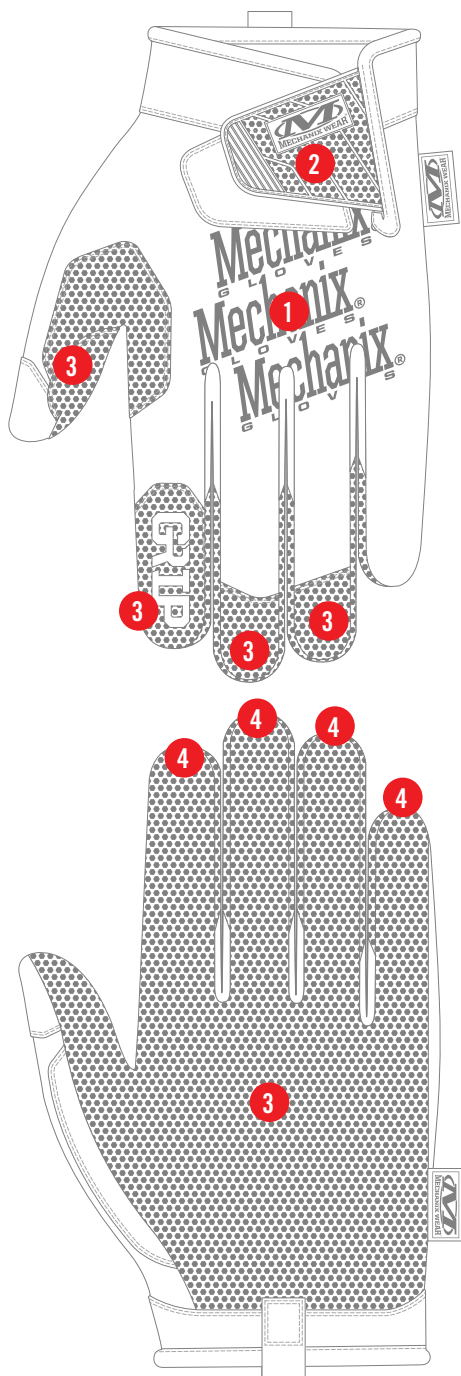

SPECIALTY GRIP

ANTI-SLIP HAND PROTECTION

Work smarter not harder with the Specialty Grip glove. We constructed the palm with anti-slip Armortex® to increase friction and enhance your grip. Textured Armortex® displaces liquids to reduce slippage and maintain grip with less strenuous effort. The Specialty Grip work glove features our Wide-Fit™ closure so you can adjust your level of comfort.

SECURE FIT

Adjustable Wide-Fit™ closure provides a secure fit.

EXTREME GRIP

Textured Armortex® provides enhanced gripping power in dry, oily and wet conditions.

SPECIALTY GRIP

AVAILABLE COLORS

MSG-05 BLACK

XXXS	XXS	XS	S	M	L	XL	XXL	XXXL
05	06	07	08	09	10	11	12	13

FEATURES

1. Form-fitting TrekDry® material keeps working hands cool and comfortable.
2. Adjustable Wide-Fit™ closure provides a secure fit.
3. Textured Armortex® provides enhanced gripping power in dry, oily and wet conditions.
4. Pinched fingertip construction improves fingertip strength and durability.