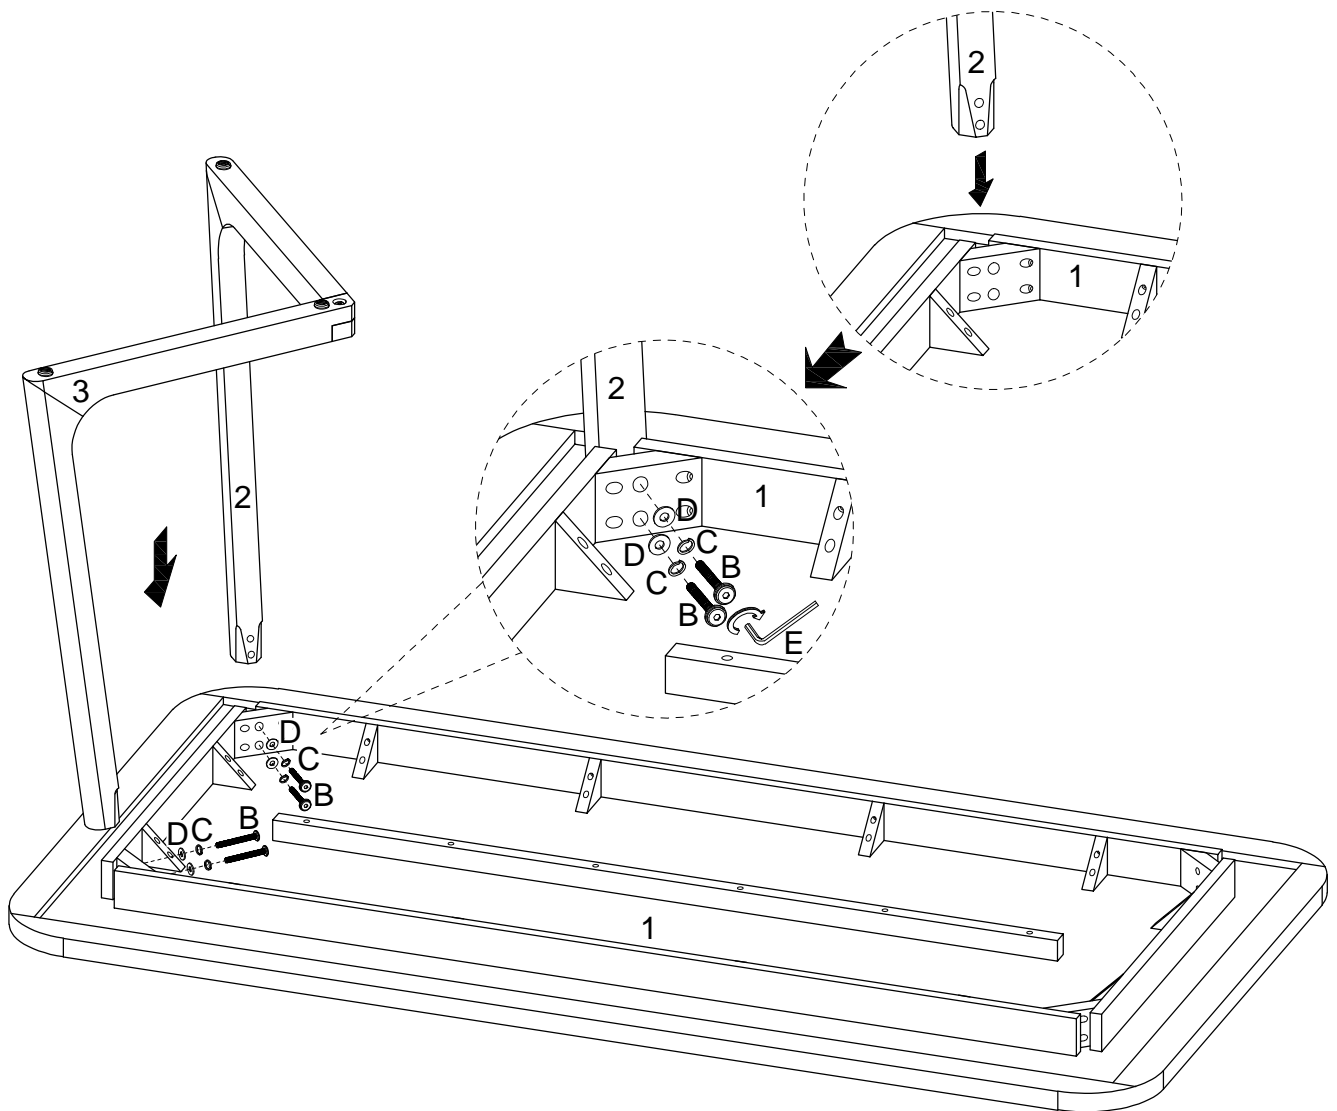

Ezra

Scan to get assembly tips and help!

WE Parts List

Part Number	Description	Quantity
1	Tabletop	1
2	Upper Leg	2
3	Lower Leg	2

WE Hardware List

Part	Size	Name	Quantity
A	 $\varnothing 5/16$ "x45mm	Bolt	2
B	 $\varnothing 5/16$ "x80mm	Bolt	8
C	 $\varnothing 5/16$ "	Lock washer	10
D	 $\varnothing 5/16$ "x $\varnothing 22$ mm	Washer	10
E	 M5	Hex key	1

The hardware quantities listed above are required for proper assembly.
Extra hardware pieces may be included.

Step 1

x 2

Step 2

Step 3

Step 4

Final Assembly

You did it! Enjoy your new table!