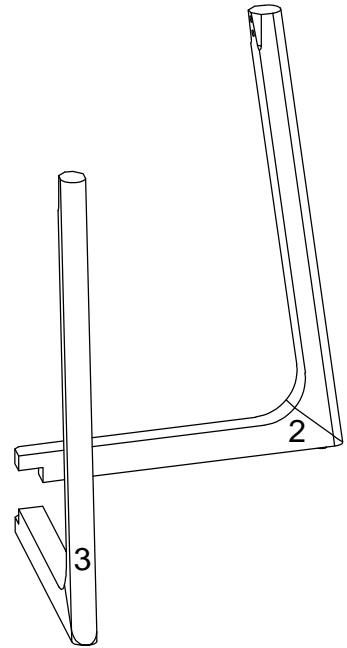

Estimated time for assembly

People recommended for assembly

Make it a team effort! Grab a friend for quicker, easier assembly.

2 People Build

Use power tools with caution

You can cause cracking or damage to the material and easily strip the hardware. If you choose to use a power tool, your product will no longer be covered under Walker Edison' warranty.

Ezra

Scan to get assembly tips and help!

WE Parts List

Part Number	Description	Quantity
1	Tabletop	1
2	Upper Leg	2
3	Lower Leg	2

WE Hardware List

Part	Size	Name	Quantity
A	 $\varnothing 5/16$ "x45mm	Bolt	2
B	 $\varnothing 5/16$ "x80mm	Bolt	8
C	 $\varnothing 5/16$ "	Lock washer	10
D	 $\varnothing 5/16$ "x $\varnothing 22$ mm	Washer	10
E	 M5	Hex key	1

The hardware quantities listed above are required for proper assembly.
Extra hardware pieces may be included.

Step 1

x 2

Step 2

Step 3

Step 4

Final Assembly

You did it! Enjoy your new table!