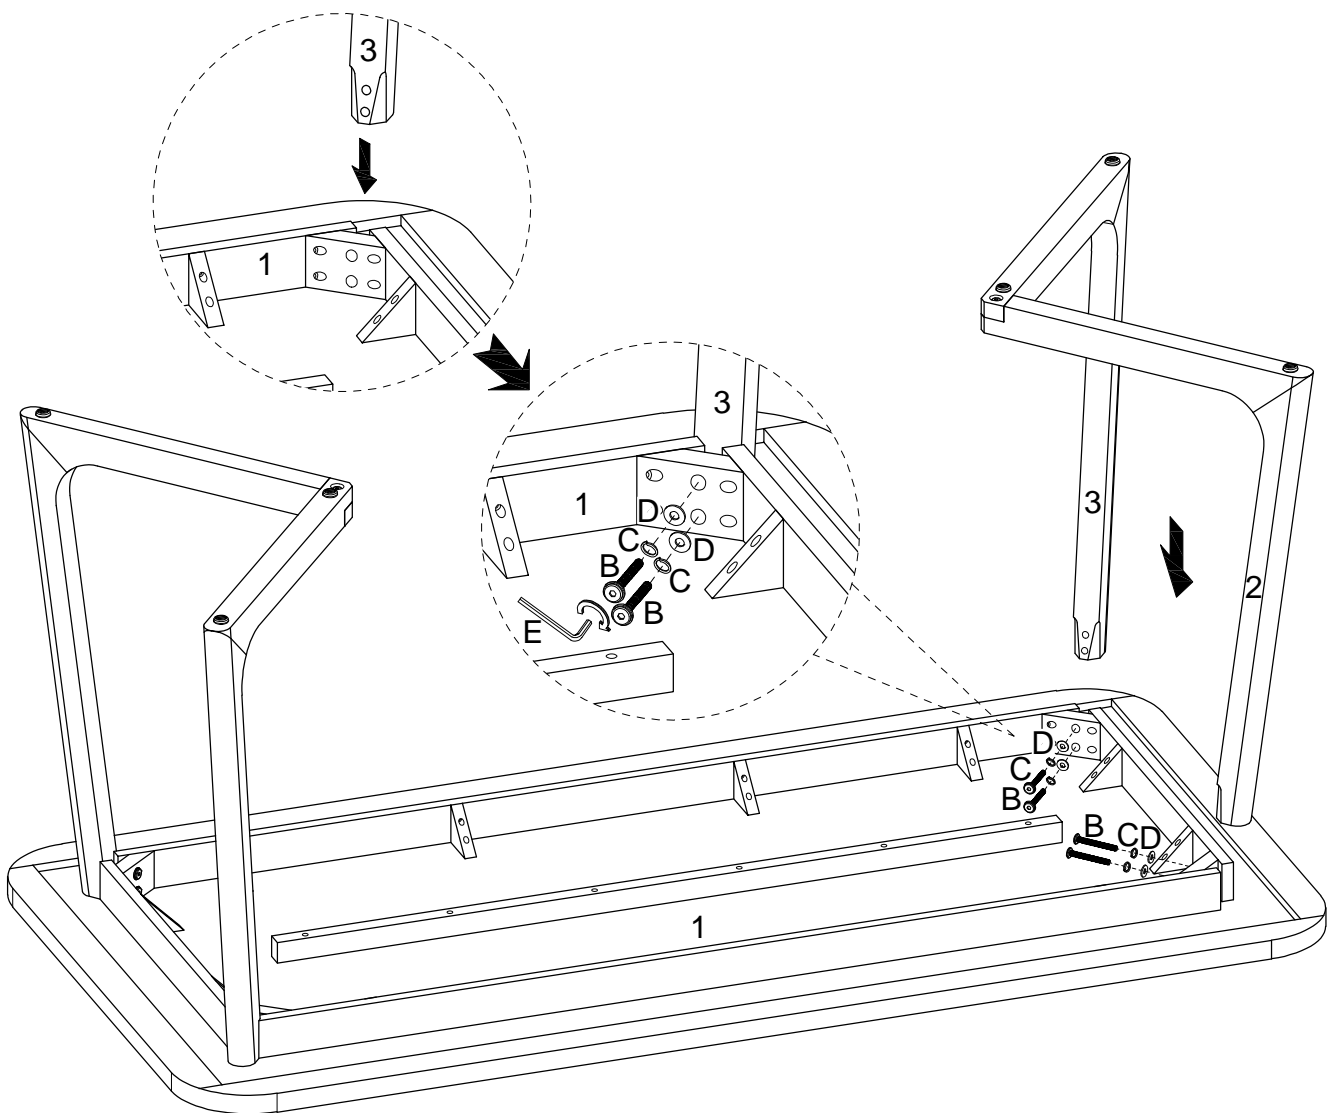

Ezra

Scan to get assembly tips and help!

WE Parts List

Part Number	Description	Quantity
1	Tabletop	1
2	Upper Leg	2
3	Lower Leg	2

WE Hardware List

Part	Size	Name	Quantity
A	 $\varnothing 5/16$ "x45mm	Bolt	2
B	 $\varnothing 5/16$ "x80mm	Bolt	8
C	 $\varnothing 5/16$ "	Lock washer	10
D	 $\varnothing 5/16$ "x $\varnothing 22$ mm	Washer	10
E	 M5	Hex key	1

The hardware quantities listed above are required for proper assembly.
Extra hardware pieces may be included.

Step 1

x 2

Step 2

Step 3

Step 4

Final Assembly

You did it! Enjoy your new table!