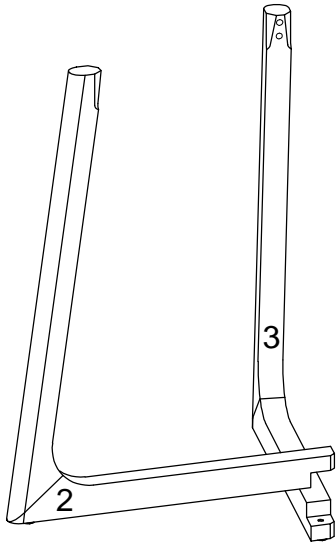

Estimated time for assembly

People recommended for assembly

Make it a team effort! Grab a friend for quicker, easier assembly.

2 People Build

Use power tools with caution

You can cause cracking or damage to the material and easily strip the hardware. If you choose to use a power tool, your product will no longer be covered under Walker Edison' warranty.

Ezra

Scan to get assembly tips and help!

WE Parts List

Part Number	Description	Quantity
1	Tabletop	1
2	Upper Leg	2
3	Lower Leg	2

WE Hardware List

Part	Size	Name	Quantity
A	 $\varnothing 5/16$ "x45mm	Bolt	2
B	 $\varnothing 5/16$ "x80mm	Bolt	8
C	 $\varnothing 5/16$ "	Lock washer	10
D	 $\varnothing 5/16$ "x $\varnothing 22$ mm	Washer	10
E	 M5	Hex key	1