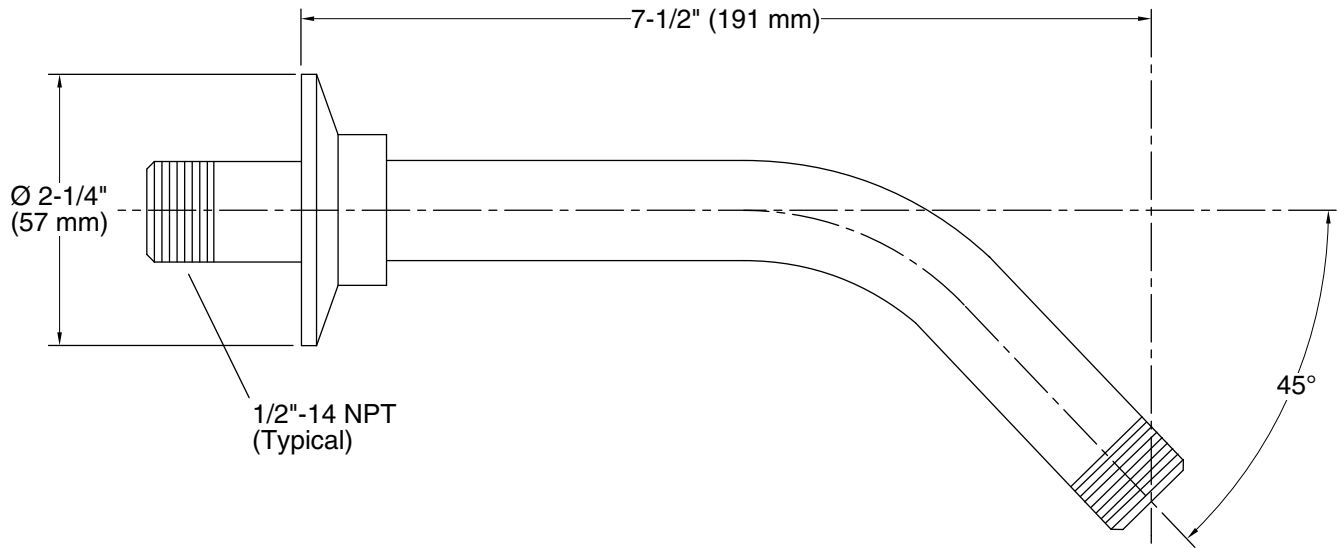

Features

- Metal construction
- 1/2" -14 NPT thread both ends
- Wall-mount flange

Codes/Standards

None Applicable

KOHLER® Faucet Lifetime Limited Warranty

See website for detailed warranty information.

Available Colors/Finishes

Technical Information

All product dimensions are nominal.

Spout:

Notes

Install this product according to the installation instructions.