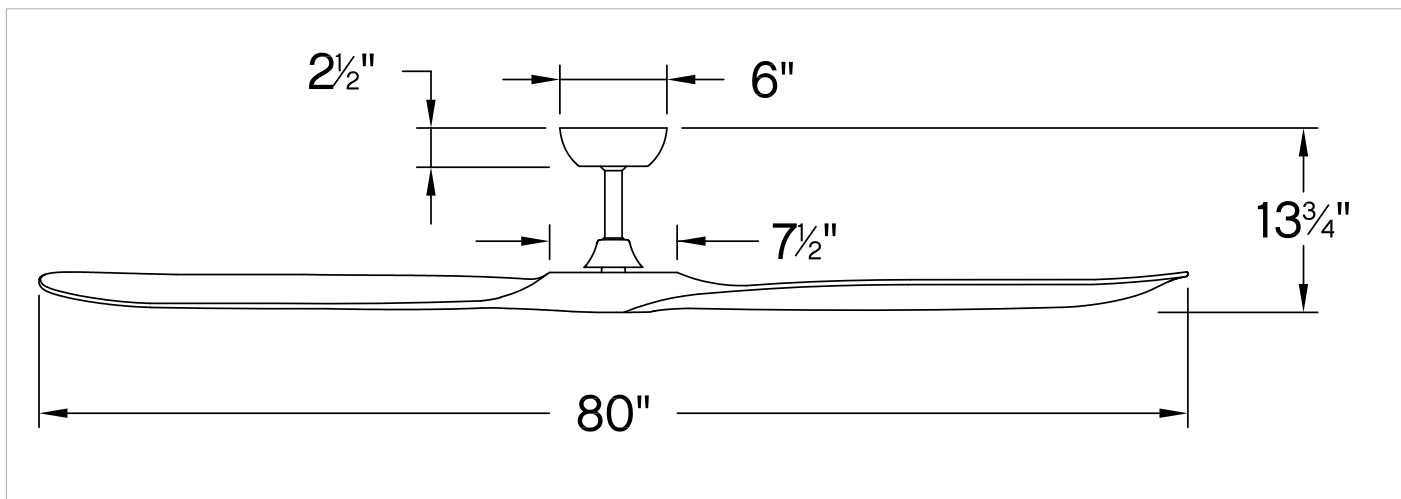

SWELL

903880FMB-NDD

SWELL 80" SMART FAN

DETAILS	
FAN FINISH:	Matte Black
BLADE COUNT:	3
SLOPE DEGREE:	20

DIMENSIONS	
WIDTH:	80"
HEIGHT:	11.5"

LIGHT SOURCE	
VOLTAGE:	120v

MOUNTING	
CANOPY:	6.5" Dia.
LEAD WIRE:	1 x 76"

SHIPPING	
CARTON LENGTH:	42.9
CARTON WIDTH:	12.6
CARTON HEIGHT:	11.4

Sophisticated and distinct, Swell perfectly sets the scene in contemporary spaces without sacrificing functionality. Wood blades with chic contours feature a variety of classic finish combinations to complement your décor. A versatile, damp-rated design makes Swell perfect for both interior and outdoor settings. Equipped with a 6-speed DC motor that is WiFi enabled and ready to connect right out of the box. Operated by the HIRO control or WiFi compatible with the Hinkley app.

HINKLEY

HINKLEY
33000 Pin Oak Parkway
Avon Lake, OH 44012

PHONE: (440) 653-5500
Toll Free: 1 (800) 446-5539

hinkley.com

SWELL 80" SMART FAN

903880FMB-NDD

PERFORMANCE SPECIFICATIONS	STANDARD	
	HIGH SPEED	AVERAGE SPEED
Airflow	10613	7561
EnergyUse	40.3	25
EnergyCost	9	7
Efficiency	263	301
AMPS	0.55	0.21
RPMS	120	74