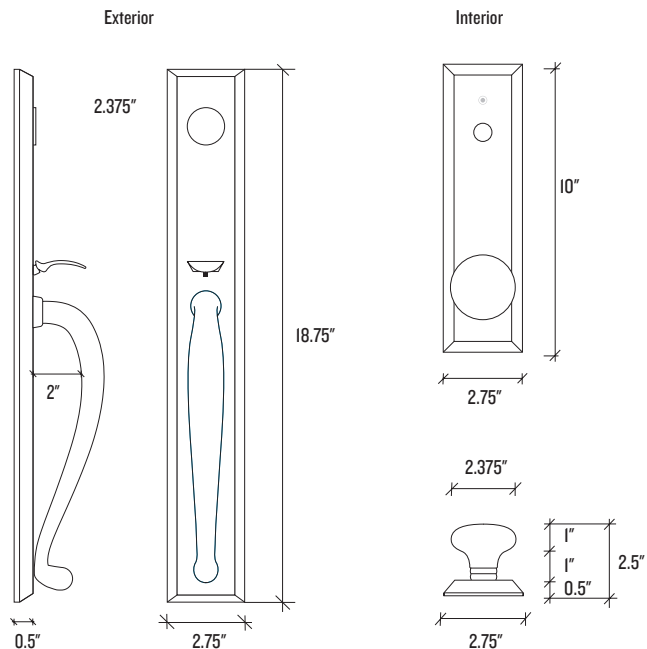

Requires:

- Standard door preparation and installation
- Two 2-1/8" bore holes with 5-1/2" center to center hole spacing

Complete Set Includes:

- Latch plate
- Full-lip strike plate
- Outside entry spindle
- Inside passage half spindle
- 1-1/2" backplate screws
- 2-1/4" deadbolt mounting screws, extension collar and deadbolt
- Strike plate
- Schlage C Keyway and 2 keys

Warranty:

- Emtek Lifetime Limited Warranty

Made to order and non-returnable

Backset	2-3/8" or 2-3/4"
Compatible Door Thickness	1-3/4" - 2-1/8"
Backplate Dimensions	Exterior: 2.75" W x 18.75" H Interior: 2.75" W x 10" H
Backplate Thickness	0.5"
Exterior Trim Projection	2.75"
Interior Trim Projection	2.5"
Knob Dimensions	2.375" Dia.
Clearance Dimensions	2"

Product Origin:

- Assembled in the USA from parts made in China
- Made by Emtek
- Ships direct from the manufacturer

Requires:

- Standard door preparation and installation
- Two 2-1/8" bore holes with 5-1/2" center-to-center hole spacing
- No edge bores

Complete Set Includes:

- 1-1/2" backplate screws

Warranty:

- Emtek Lifetime Limited Warranty

Made to order and non-returnable

Compatible Door Thickness	1-3/4" - 2-1/8"
Backplate Dimensions	Exterior: 2.75" W x 18.75" H Interior: 2.75" W x 10" H
Backplate Thickness	0.5"
Exterior Trim Projection	2.75"
Interior Trim Projection	2.5"
Knob Dimensions	2.375"
Clearance Dimensions	2"