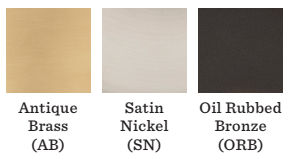

Finish Options

Antique
Brass
(AB)

Satin
Nickel
(SN)

Oil Rubbed
Bronze
(ORB)

SCHOOLHOUSE

Freeport Entrance Handleset with Porcelain Knob—Dummy

Dummy entrance handlesets feature non-functioning exteriors and nonturning interiors and balance the look of double doors.

Finish Options

Antique
Brass
(AB)

Satin
Nickel
(SN)

Oil Rubbed
Bronze
(ORB)