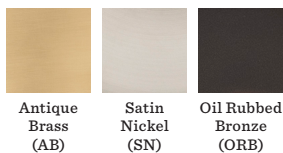

Finish Options

Antique
Brass
(AB)

Satin
Nickel
(SN)

Oil Rubbed
Bronze
(ORB)

SCHOOLHOUSE

Freeport Entrance Handleset with Porcelain Knob—Dummy

Dummy entrance handlesets feature non-functioning exteriors and nonturning interiors and balance the look of double doors.

Complete Set Includes:

- 1-1/2" backplate screws

Warranty:

- Emtek Lifetime Limited Warranty

Made to order and non-returnable

Compatible Door Thickness	1-3/4" - 2-1/8"
Backplate Dimensions	Exterior: 2.75" W x 18.75" H Interior: 2.75" W x 10" H
Backplate Thickness	0.5"
Exterior Trim Projection	2.75"
Interior Trim Projection	2.5"
Knob Dimensions	2.375"
Clearance Dimensions	2"

Finish Options

Antique
Brass
(AB)

Satin
Nickel
(SN)

Oil Rubbed
Bronze
(ORB)