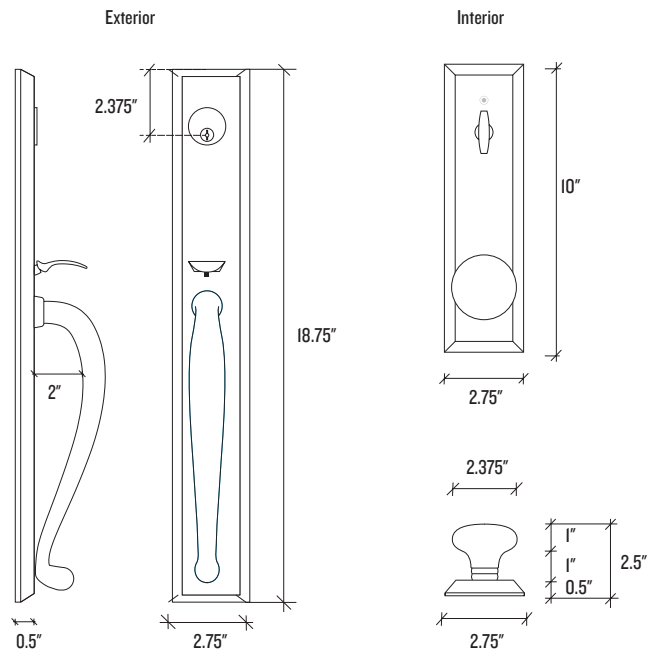

Requires:

- Standard door preparation and installation
- Two 2-1/8" bore holes with 5-1/2" center to center hole spacing

Complete Set Includes:

- Latch plate
- Full-lip strike plate
- Outside entry spindle
- Inside passage half spindle
- 1-1/2" backplate screws
- 2-1/4" deadbolt mounting screws, extension collar and deadbolt
- Strike plate
- Schlage C Keyway and 2 keys

Warranty:

- Emtek Lifetime Limited Warranty

Made to order and non-returnable

Backset	2-3/8" or 2-3/4"
Compatible Door Thickness	1-3/4" - 2-1/8"
Backplate Dimensions	Exterior: 2.75" W x 18.75" H Interior: 2.75" W x 10" H
Backplate Thickness	0.5"
Exterior Trim Projection	2.75"
Interior Trim Projection	2.5"
Knob Dimensions	2.375" Dia.
Clearance Dimensions	2"

Product Origin:

- Assembled in the USA from parts made in China
- Made by Emtek
- Ships direct from the manufacturer

Requires:

- Standard door preparation and installation
- Two 2-1/8" bore holes with 5-1/2" center-to-center hole spacing
- No edge bores

Complete Set Includes:

- 1-1/2" backplate screws

Warranty:

- Emtek Lifetime Limited Warranty

Made to order and non-returnable

Compatible Door Thickness	1-3/4" - 2-1/8"
Backplate Dimensions	Exterior: 2.75" W x 18.75" H Interior: 2.75" W x 10" H
Backplate Thickness	0.5"
Exterior Trim Projection	2.75"
Interior Trim Projection	2.5"
Knob Dimensions	2.375"
Clearance Dimensions	2"