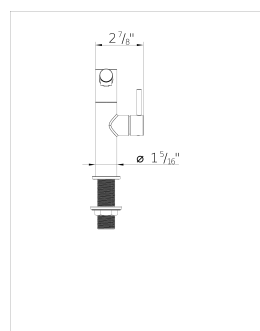

ALTA II Beverage Special colors

Warranty

BLANCO offers a limited lifetime warranty on all sinks and faucets, as well as a one-year warranty on all custom accessories.

Code/Standards Compliance

BLANCO sinks and faucets are third-party tested and certified to standards and listed by applicable certification bodies. For more information on individual product listings, contact our office or listing organization.

View our how-to videos to learn more about installing and caring for BLANCO products:
<https://www.blanco.com/us-en/service/how-to-videos/how-to-videos-for-sinks/>

Questions? Contact us today

BLANCO America, Inc.
110 Mount Holly By-Pass
Lumberton, NJ 08048

Phone & Fax
Phone: 888-668-6201
Fax: 609-668-6211

While BLANCO endeavors to provide accurate information, all dimensions are nominal, cannot be guaranteed, and are subject to change or cancellation. BLANCO assumes no responsibility for use of superseded or voided specifications.