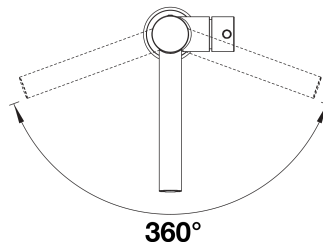

ALTA II Beverage Special colors

Warranty

BLANCO offers a limited lifetime warranty on all sinks and faucets, as well as a one-year warranty on all custom accessories.

Code/Standards Compliance

BLANCO sinks and faucets are third-party tested and certified to standards and listed by applicable certification bodies. For more information on individual product listings, contact our office or listing organization.

View our how-to videos to learn more about installing and caring for BLANCO products:
<https://www.blanco.com/us-en/service/how-to-videos/how-to-videos-for-sinks/>

Questions? Contact us today

BLANCO America, Inc.
110 Mount Holly By-Pass
Lumberton, NJ 08048

Phone & Fax
Phone: 888-668-6201
Fax: 609-668-6211

While BLANCO endeavors to provide accurate information, all dimensions are nominal, cannot be guaranteed, and are subject to change or cancellation. BLANCO assumes no responsibility for use of superseded or voided specifications.