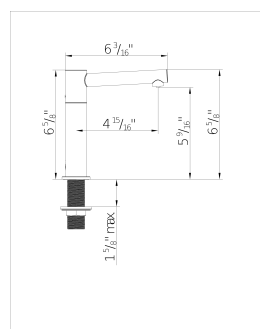

ALTA II Beverage Special colors

Warranty

BLANCO offers a limited lifetime warranty on all sinks and faucets, as well as a one-year warranty on all custom accessories.

Code/Standards Compliance

BLANCO sinks and faucets are third-party tested and certified to standards and listed by applicable certification bodies. For more information on individual product listings, contact our office or listing organization.

View our how-to videos to learn more about installing and caring for BLANCO products:
<https://www.blanco.com/us-en/service/how-to-videos/how-to-videos-for-sinks/>

Questions? Contact us today

BLANCO America, Inc.
110 Mount Holly By-Pass
Lumberton, NJ 08048

Phone & Fax
Phone: 888-668-6201
Fax: 609-668-6211

While BLANCO endeavors to provide accurate information, all dimensions are nominal, cannot be guaranteed, and are subject to change or cancellation. BLANCO assumes no responsibility for use of superseded or voided specifications.