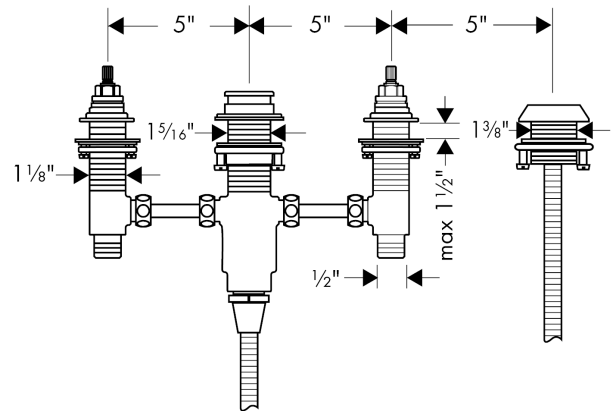

Rough, 4-Hole Roman Tub Set
 Finishes : n.a. Part no. : **06646000**

Description

Features

- 1/2" NPT
- 90° ceramic valves

Item details

List Price \$ 399.00

Compliance

Product image

Scale drawing

Rough, 4-Hole Roman Tub Set
 Finishes : n.a. Part no. : 06646000

Exploded drawing

Year of production: >10/03

Rough, 4-Hole Roman Tub Set
 Finishes : n.a. Part no. : **06646000**

Spare parts list

Year of production: >10/03

Pos.	Description	Part no.	Price	PU
1	shut off unit right closing	94009000	-	1
2	shut off unit left closing	94008000	-	1
3	fixing set for shut off unit	88540000	-	1
4	fixing set for 4 hole bath mixer spout	96080000	-	1
5	squeezing connection	88513000	-	1
6	fixing set for shut off unit	96078000	-	1
7	insert for shower holder	96942000	-	1
8	fixing set (Ø 32)	13961000	-	1
9	shower hose	97161000	-	1