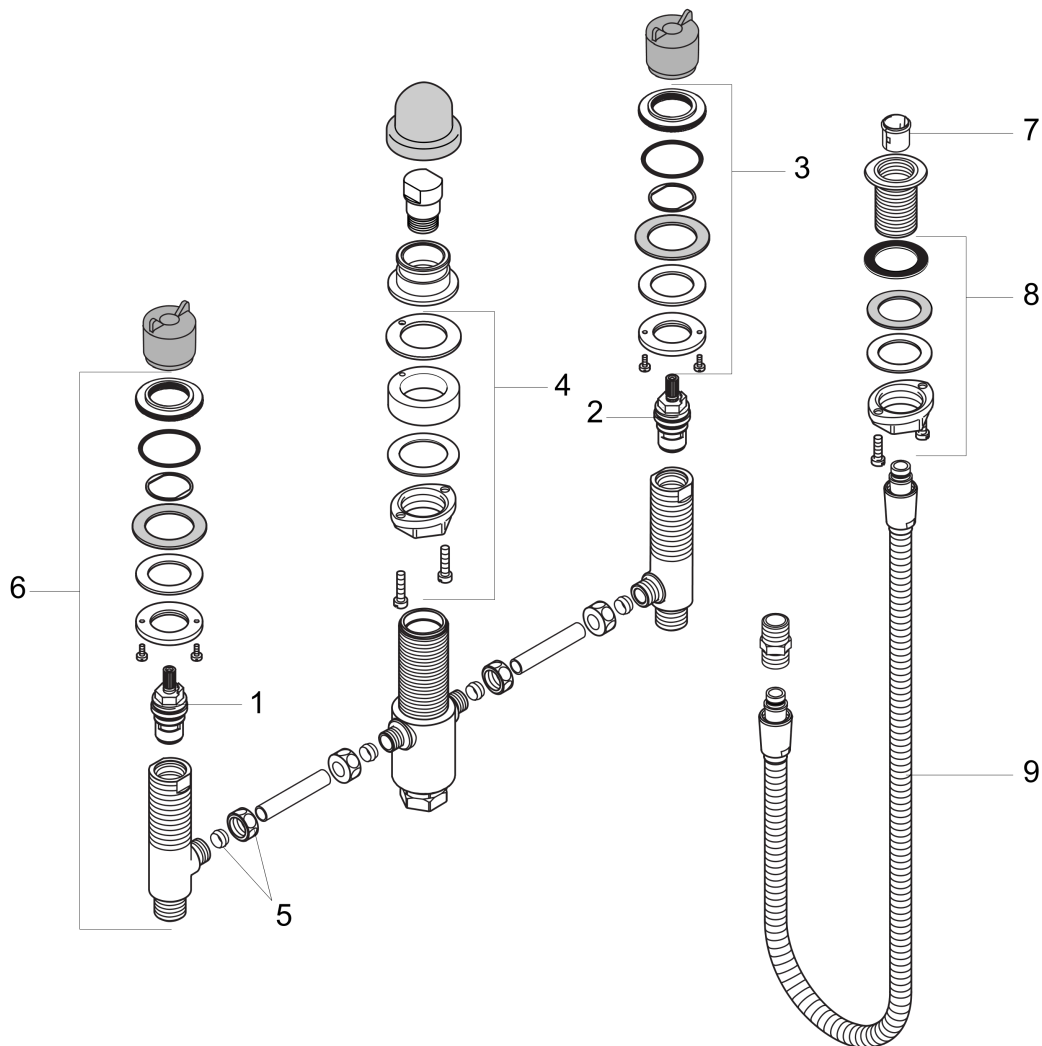

Rough, 4-Hole Roman Tub Set
 Finishes : n.a. Part no. : **06646000**

Description

Features

- 1/2" NPT
- 90° ceramic valves

Item details

List Price \$ 399.00

Compliance

Product image

Scale drawing

Rough, 4-Hole Roman Tub Set
 Finishes : n.a. Part no. : 06646000

Exploded drawing

Year of production: >10/03

Rough, 4-Hole Roman Tub Set
 Finishes : n.a. Part no. : **06646000**

Spare parts list

Year of production: >10/03

Pos.	Description	Part no.	Price	PU
1	shut off unit right closing	94009000	-	1
2	shut off unit left closing	94008000	-	1
3	fixing set for shut off unit	88540000	-	1
4	fixing set for 4 hole bath mixer spout	96080000	-	1
5	squeezing connection	88513000	-	1
6	fixing set for shut off unit	96078000	-	1
7	insert for shower holder	96942000	-	1
8	fixing set (Ø 32)	13961000	-	1
9	shower hose	97161000	-	1