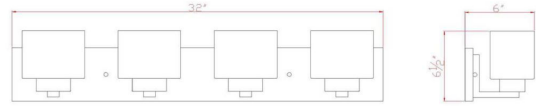

Dove Creek 4-Light Vanity Light  
Satin Nickel

SPECIFICATIONS

MOUNTING:	Wall Mount	LED BRIGHTNESS (LUMENS):	N/A
SLOPED CEILING ADAPTABLE:	No	LED COLOR CORRELATED TEMPERATURE (CCT):	N/A
LAMP TYPE 1:	Maximum 60W Medium Base Bulb	LED COLOR RENDERING INDEX (CRI):	N/A
BULB INCLUDED:	No	LED EFFICACY:	N/A
WATTS PER BULB:	60W	LED AVERAGE RATED LIFE:	N/A
TOTAL WATTAGE:	240W	ENERGY EFFICIENT:	No
DIMMABLE:	Yes	LIGHTING AMPS:	N/A
MATERIAL CONSTRUCTION:	Steel	VOLTAGE:	120V
ASSEMBLED DIMENSIONS:	6.5" H x 32" L x 6" D		
WEIGHT:	8.50 lbs.		
BACKPLATE DIMENSIONS:	4.92" H x 32" W		
CANOPY/PLATE DIMENSIONS:	N/A		
GLASS/SHADE DIMENSIONS:	4.4" H x 5.4" L x 3.8" D		
GLASS/SHADE MATERIAL:	Glass		
GLASS/SHADE TYPE:	Frosted		
GLASS/SHADE COLOR:	White		