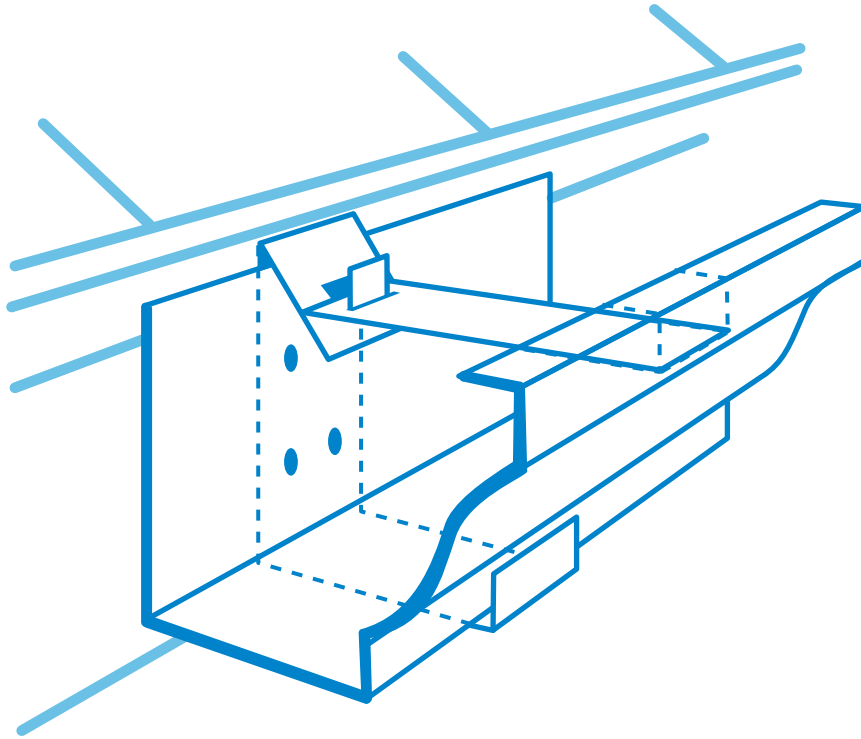

**FOR 5 in. K-STYLE GUTTER • 18 GAUGE GALVANIZED STEEL • POLYESTER PAINT • 4 PACK**

Align bracket to the guide string, nail directly to the fascia

Place gutter into bracket

Secure with snap-on cross piece