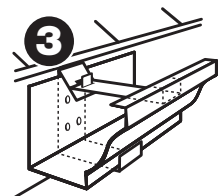

**FOR 5 in. K-STYLE GUTTER • 18 GAUGE GALVANIZED STEEL • POLYESTER PAINT • 4 PACK**

Align bracket to the guide string, nail directly to the fascia

Place gutter into bracket

Secure with snap-on cross piece