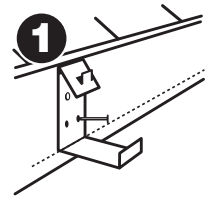

**FOR 5 in. K-STYLE GUTTER • 18 GAUGE GALVANIZED STEEL • POLYESTER PAINT • 4 PACK**

Align bracket to the guide string, nail directly to the fascia

Place gutter into bracket

Secure with snap-on cross piece