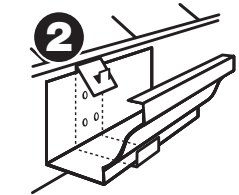

**FOR 5 in. K-STYLE GUTTER • 18 GAUGE GALVANIZED STEEL • POLYESTER PAINT • 4 PACK**

Align bracket to the guide string, nail directly to the fascia

Place gutter into bracket

Secure with snap-on cross piece