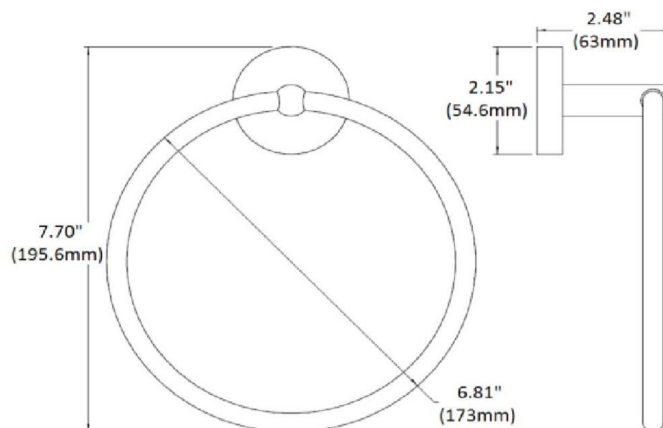

### SPECIFICATIONS

MATERIAL CONSTRUCTION:	Zinc
PVD FINISH:	No
ASSEMBLY REQUIRED:	Yes
TOOLS NEEDED FOR INSTALLATION:	Screwdriver
ASSEMBLED DIMENSIONS:	7.87" H x 6.85" L x 2.36" D
ASSEMBLED WEIGHT:	0.68 lbs.
MIN. LENGTH:	N/A
MAX LENGTH:	N/A
SCREWS INCLUDED:	Yes
DRYWALL ANCHORS INCLUDED:	Yes
CENTER TO CENTER:	N/A