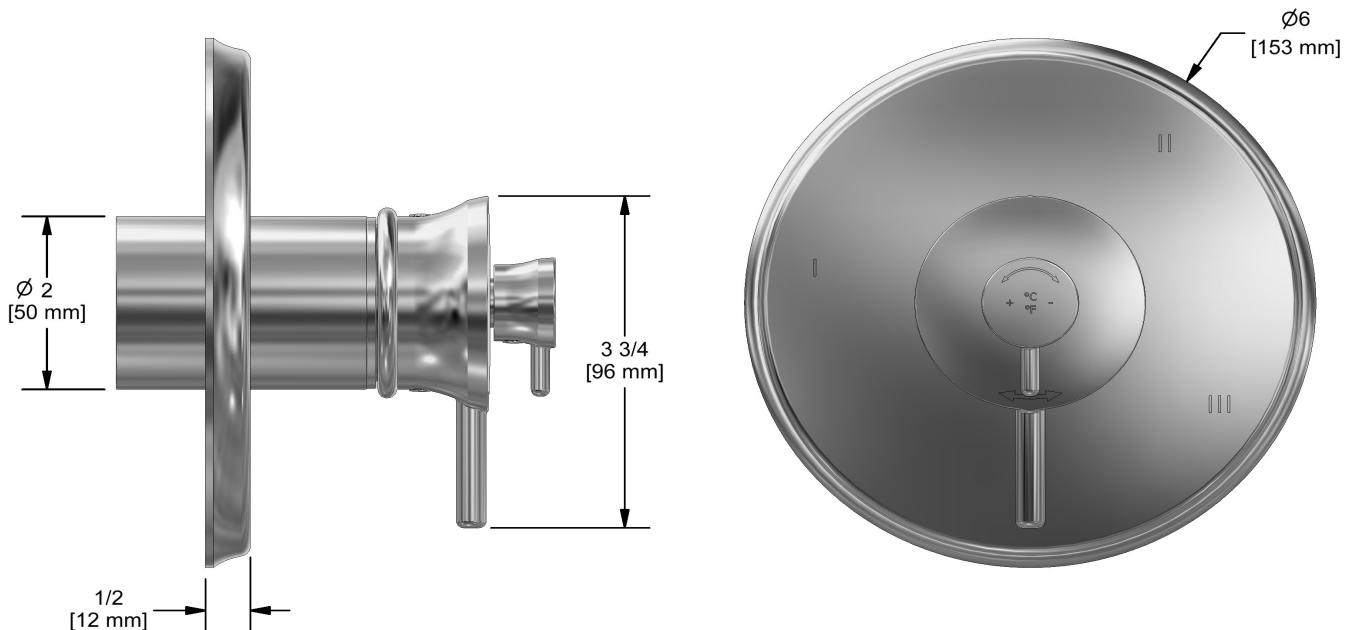

Sizes, models and finishes may differ from those presented.

Warranty

This **Riobel Inc.** product you have purchased carries a Limited Lifetime Warranty on the chrome, PVD finish, blacks and all working parts and is guaranteed from the initial purchase date against all manufacturing defects. All other finishes, including plastic components, are guaranteed for one year. All electric and/or electronic parts are covered by a 5-year limited warranty.

Customer Service

Ontario, West Canada : 888-287-5354 Quebec, Maritimes, United States : 866-473-8442