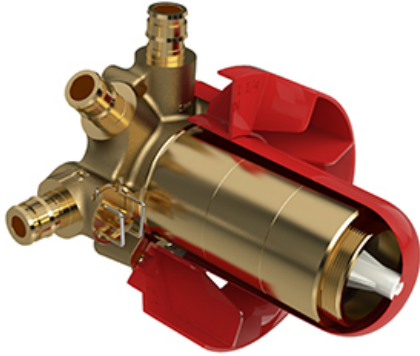

Customer Service

Ontario, West Canada : 888-287-5354 Quebec, Maritimes, United States : 866-473-8442

3-way Type T/P coaxial valve rough without cartridge
 EXPANSION PEX
R45-EX

Specifications

Descriptions

- TXX45XX or TXX47XX trim required to complete
- Service valves
- Rough only
- Three 1/2" outlets EXPANSION PEX
- 1/2" inlet EXPANSION PEX
- Test cap