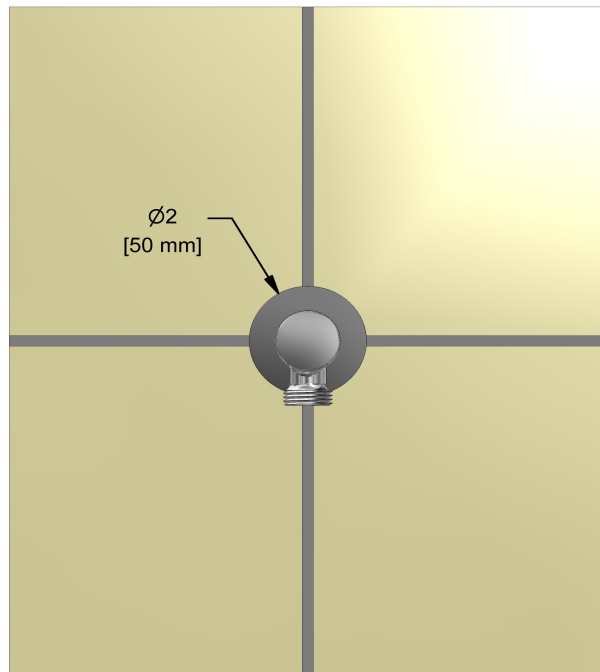

Sizes, models and finishes may differ from those presented.

Warranty

This **Riobel Inc.** product you have purchased carries a Limited Lifetime Warranty on the chrome, PVD finish, blacks and all working parts and is guaranteed from the initial purchase date against all manufacturing defects. All other finishes, including plastic components, are guaranteed for one year. All electric and/or electronic parts are covered by a 5-year limited warranty.

Customer Service

Ontario, West Canada : 888-287-5354 Quebec, Maritimes, United States : 866-473-8442