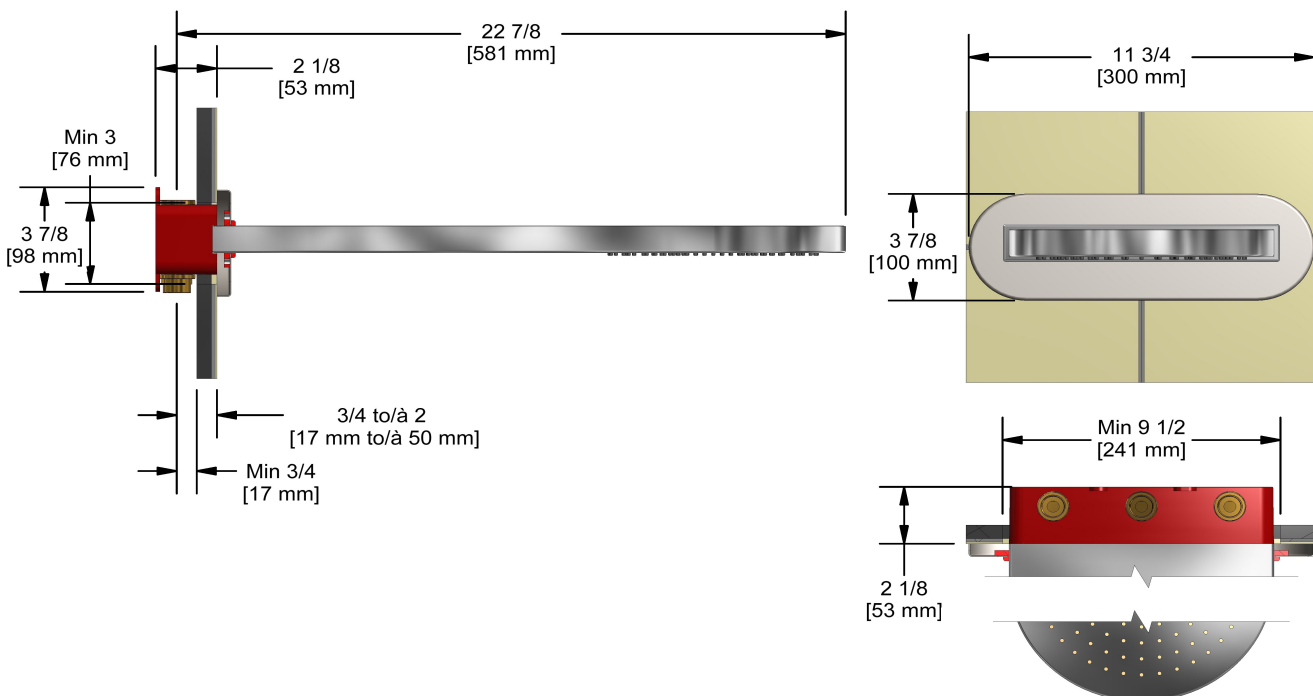

Sizes, models and finishes may differ from those presented.

Warranty

This **Riobel Inc.** product you have purchased carries a Limited Lifetime Warranty on the chrome, PVD finish, blacks and all working parts and is guaranteed from the initial purchase date against all manufacturing defects. All other finishes, including plastic components, are guaranteed for one year. All electric and/or electronic parts are covered by a 5-year limited warranty.

Customer Service

Ontario, West Canada : 888-287-5354 Quebec, Maritimes, United States : 866-473-8442