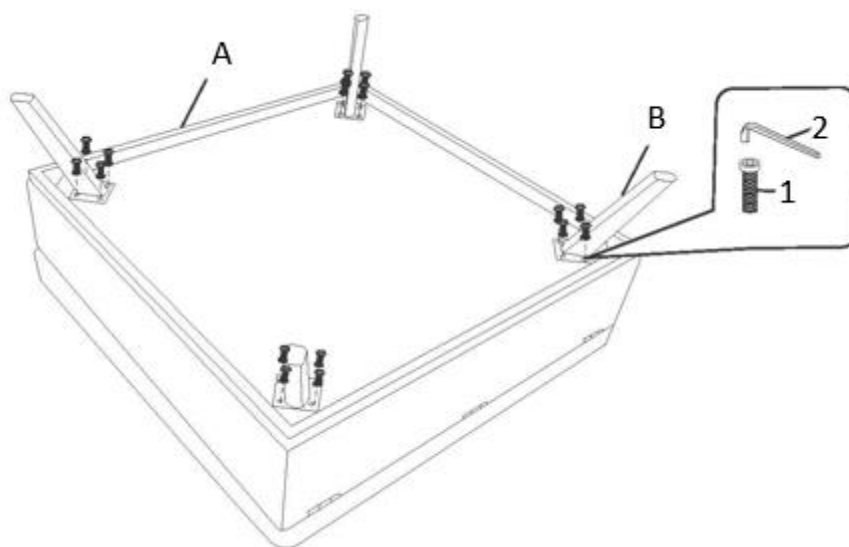

ALLEN KEY SCREW
M6 x 15 mm
QTY 16

2

ALLEN KEY
5 mm
QTY 1

Step 1

1. Place Ottoman (A) upside down on a flat, smooth surface.
2. Attach Feet (B) using Allen Key Screws (1) to each corner.
3. Use Allen Key (2) to tighten.