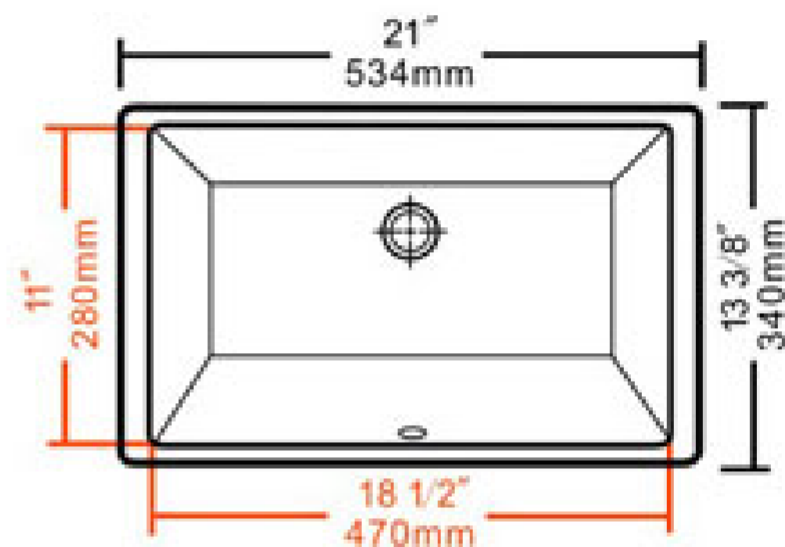

ANZZI™

LS-AZ112

RHODES Series

UNDERMOUNT

Overflow Included

White Vitreous China

For more information visit www.ANZZI.com or call us at 1-844-44-ANZZI.