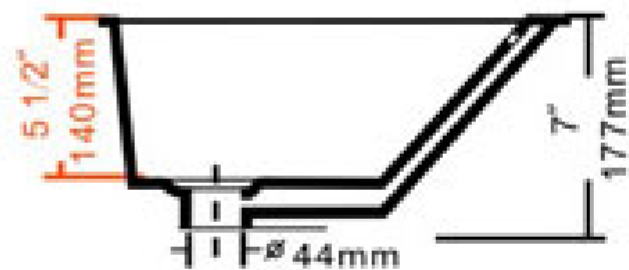

ANZZI™

LS-AZ112

RHODES Series

UNDERMOUNT

Overflow Included

White Vitreous China

For more information visit www.ANZZI.com or call us at 1-844-44-ANZZI.