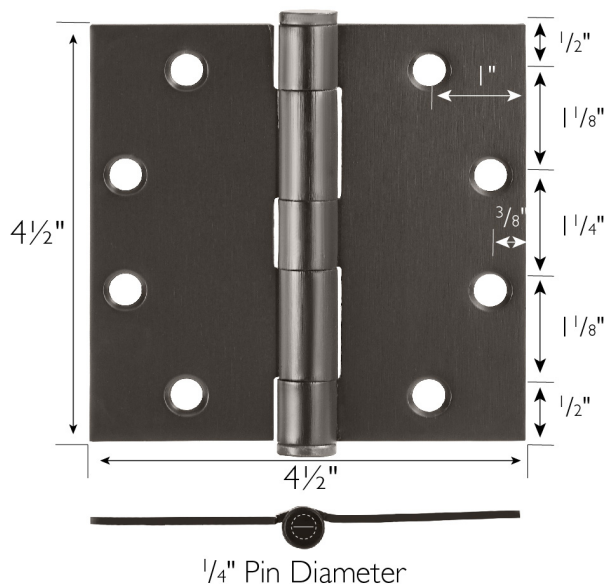

8-Hole 4.5" x 4.5", Square Corner Door Hinge 6-Pack
Oil Rubbed Bronze

SPECIFICATIONS

MATERIAL CONSTRUCTION:	Steel
MOUNTING HARDWARE INCLUDED:	#12 x 1 1/4" screws x 8
TOOLS NEEDED FOR INSTALLATION:	Screwdriver
ASSEMBLED DIMENSIONS:	4.5" H x 4.5" L x 0.13" W
ASSEMBLED WEIGHT:	6.62 lbs
CORNER RADIUS:	Square Corner
HINGE TYPE:	Butt Hinge