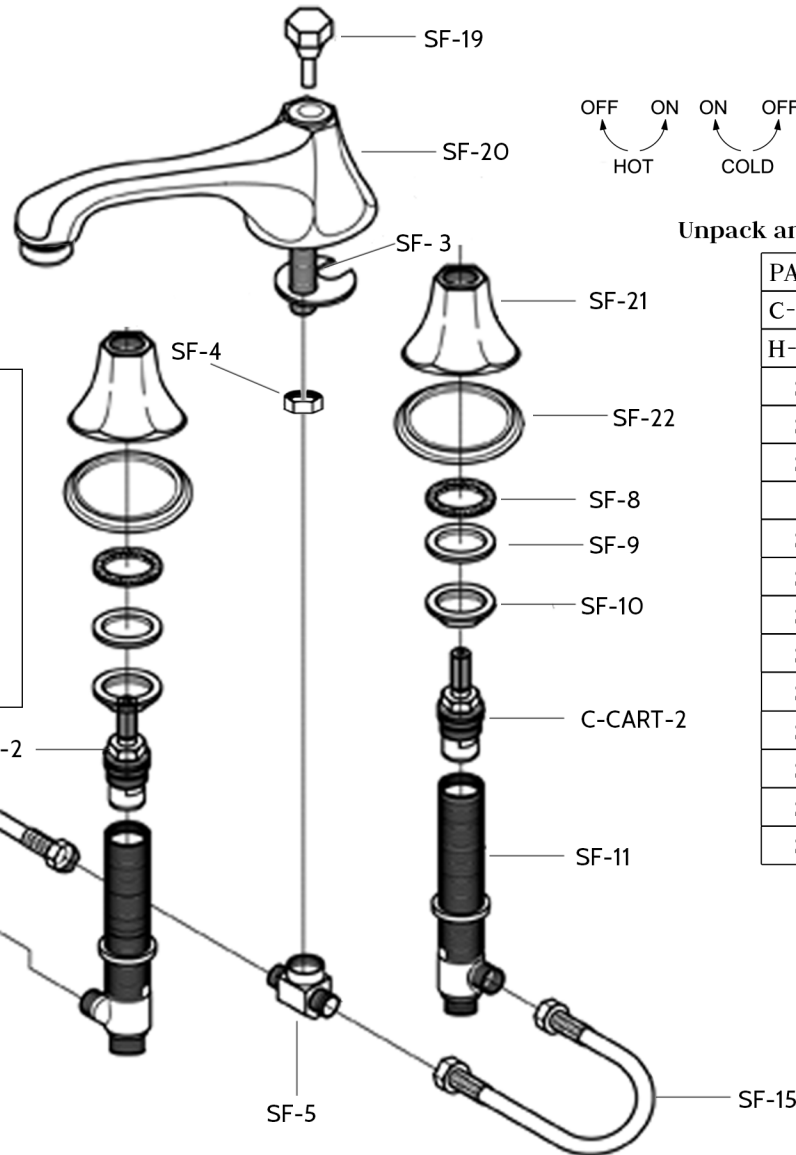

## Deco Widespread Bathroom Sink Faucet

by Randolph Morris

Item#: RMB616MC, RMB616ML, RMB616PL

Unpack and check all the parts, and read the instructions.

PART NO.	DESCRIPTION	QTY
C-CART-2	COLD CARTRIDGE	1
H-CART-2	HOT CARTRIDGE	1
SF-3	BRASS SPOUT WASHER	1
SF-4	BRASS SPOUT NUT	1
SF-5	BRASS SPOUT TEE	1
SF-8	RUBBER WASHER	4
SF-9	BRASS WASHER	2
SF-10	BRASS NUT	4
SF-11	CARTRIDGE HOUSING	2
SF-13	DRAIN ASSEMBLY	1
SF-15	HOSE	2
SF-19	LIFT ROD	1
SF-20	SPOUT	1
SF-21	DECO ESCUTCHEON	2
SF-22	PLASTIC WASHER	2

**Approximate Measurements.** All products and specifications are subject to change without notice. Randolph Morris is not responsible for typographical and/or dimensional errors. Typographical errors are subject to correction.