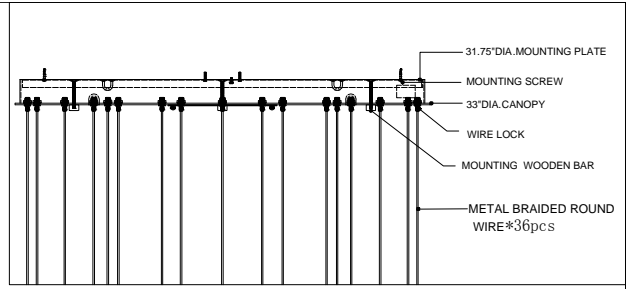

33"DIA*2.0"H.CANOPY
 31.75"DIA*0.75"H.MOUNTING PLATE COVER
 4.0"L*4.0"W*10.0"H SHADE

TOP VIEW

CANOPY DETAIL

FRONT VIEW