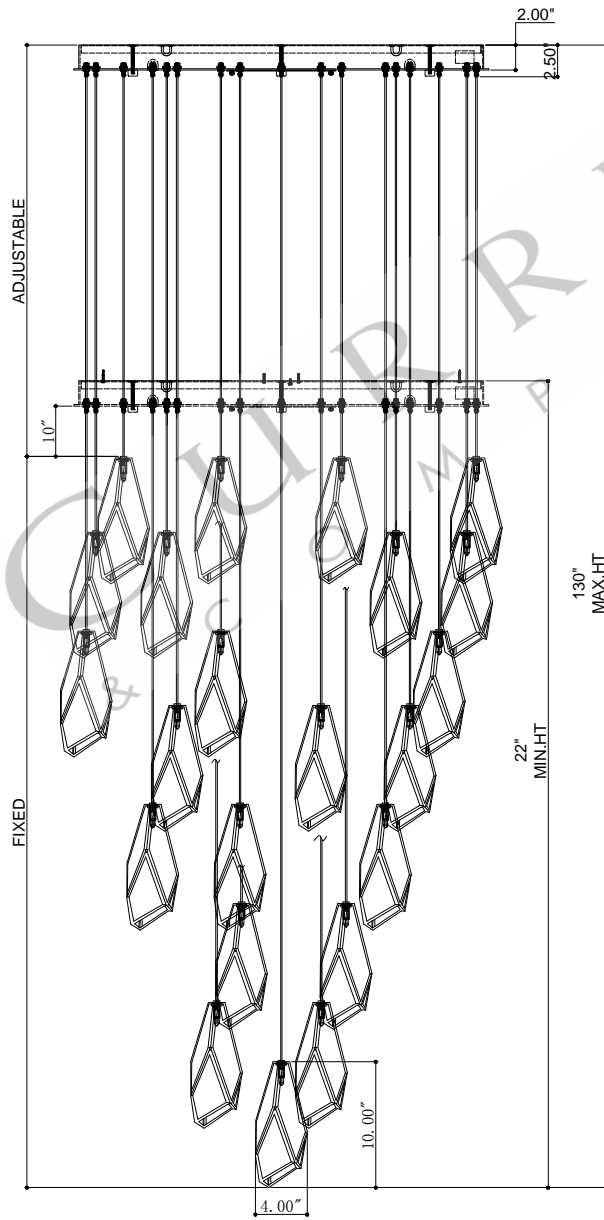

33"DIA*2.0"H.CANOPY
 31.75"DIA*0.75"H.MOUNTING PLATE COVER
 4.0"L*4.0"W*10.0"H SHADE

TOP VIEW

CANOPY DETAIL

FRONT VIEW