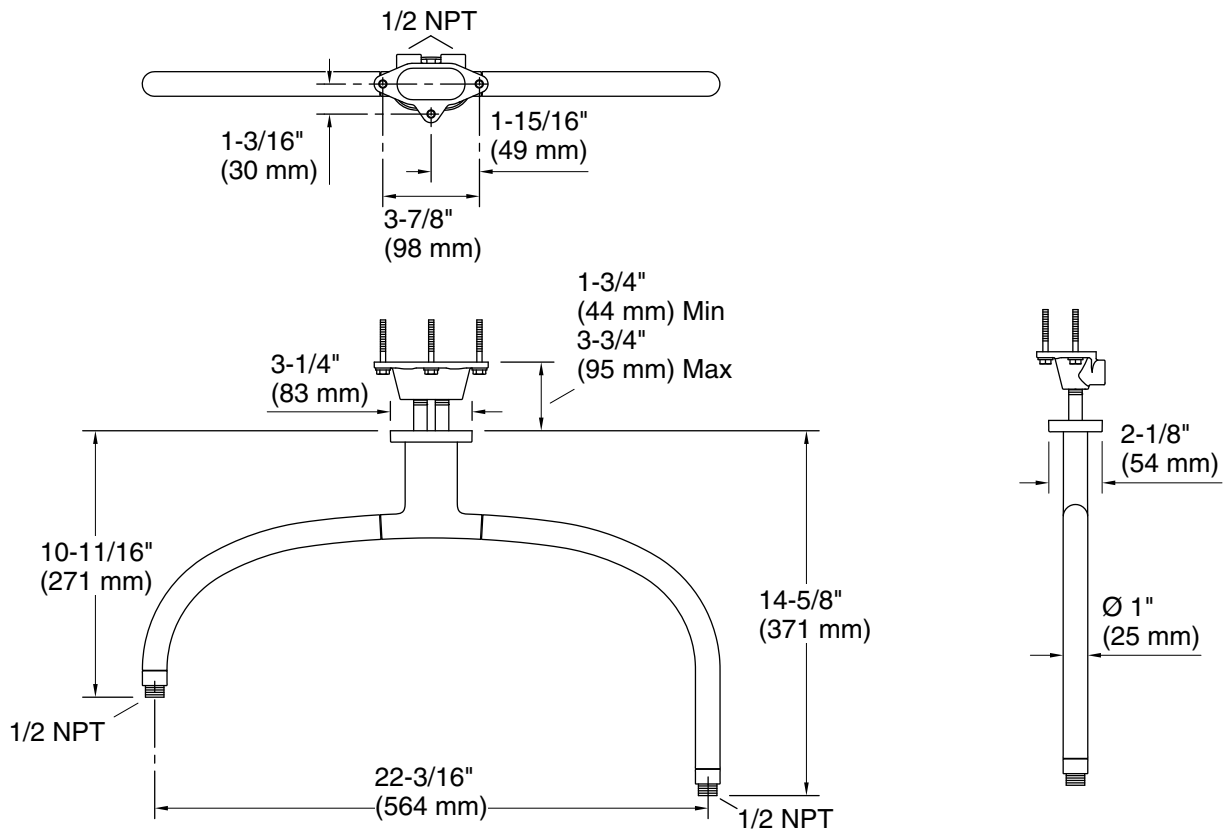

Features

- 14-1/2" x 22" (370.5 x 563 mm) arched dual shower arm
- Compatible with two single-function rainheads or a single-function rainhead and a wand handshower with hose (components sold separately)
- Arms can operate individually or together at the same time

Material

- Brass construction ensures durability and reliability
- KOHLER finishes resist corrosion and tarnishing

Installation

- Requires valve and diverter or multiport valve (sold separately)
- 1/2" -14 NPT connection
- Ceiling-mount

Technical Information

All product dimensions are nominal.

Spout: