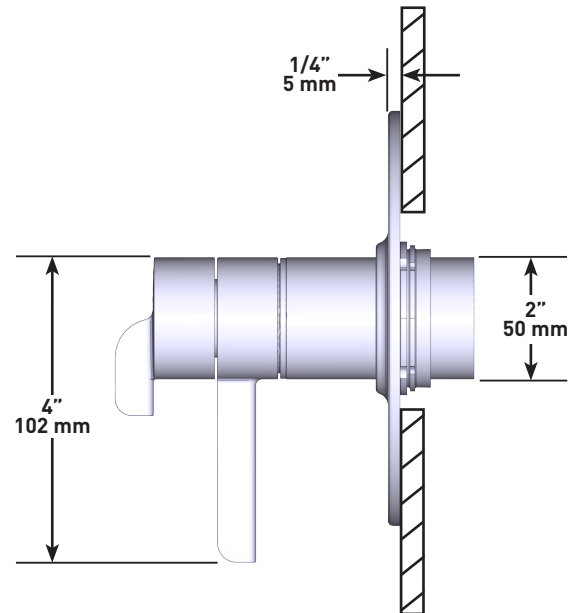

SPECIFICATIONS

DESCRIPTION

- 4 positions (OFF, 1, 1 and 2, 2) share
- Thermostatic / pressure balance coaxial cartridge with check valves
- R23, R23-SPEX or R23-EX rough required to complete
- Trim only

FLOW

- 24 L/min, 6.3 gpm (US) 60psi
- Type TP - For use with shower heads rated at 7L/min (1.8 gpm) or higher

STANDARDS

- CSA B125.1 / ASME A112.18.1
- ASSE 1016

WARRANTY

- Most products or parts carry "Limited Warranties" against manufacturing defects. For US customers please visit houseofrohl.com/support and for Canadian customers please visit houseofrohl.ca/support for complete product and finish warranty.

AUTHENTICA

2-way Type T/P (thermostatic/pressure balance) coaxial valve trim

MODEL: TAU23 SERIES

For warranty or additional information, contact:

U.S.A.
houseofrohl.com/support
 1-800-777-9762

QUEBEC / MARITIMES / WESTERN CANADA
 QUÉBEC / MARITIMES / QUÉBEC CANADIEN
 QUEBEC / MARITIMOS / CANADA OCCIDENTAL
houseofrohl.ca/support
 1-866-473-8442

ONTARIO
houseofrohl.ca/support
 1-800-287-5354

SPÉCIFICATIONS

DESCRIPTION

- 4 positions (OFF, 1, 1 et 2, 2) partagées
- Cartouche thermostatique/pression équilibrée coaxiale avec clapets anti-retour
- Commandez le brut R23, R23-SPEX ou R23-EX pour complétter
- Garniture seule