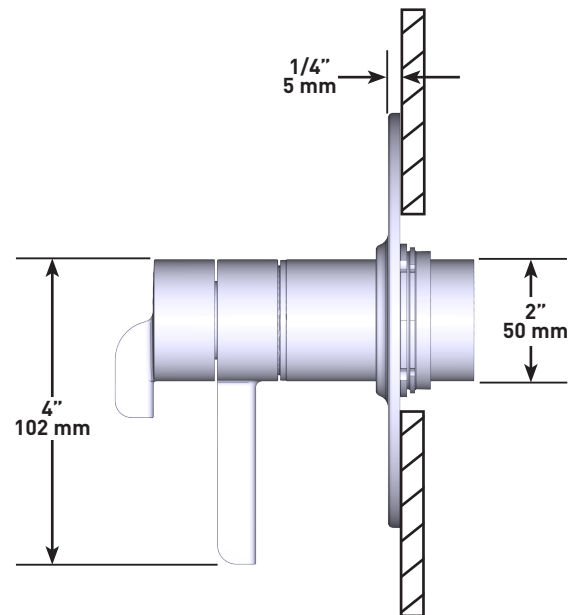

Si vous souhaitez obtenir de l'information supplémentaire à propos de la garantie ou de tout autre élément, communiquez avec :

U.S.A.
houseofrohl.com/support
1-800-777-9762

QUEBEC / MARITIMES / WESTERN CANADA
QUÉBEC / MARITIMES / OUEST CANADIEN
QUEBEC / MARITIMOS / CANADA OCCIDENTAL
houseofrohl.ca/support
1-866-473-8442

ONTARIO
houseofrohl.ca/support
1-800-287-5354

Riobel

PERRIN & ROWE®
LONDON

victoria ⊕ albert®

ROHL