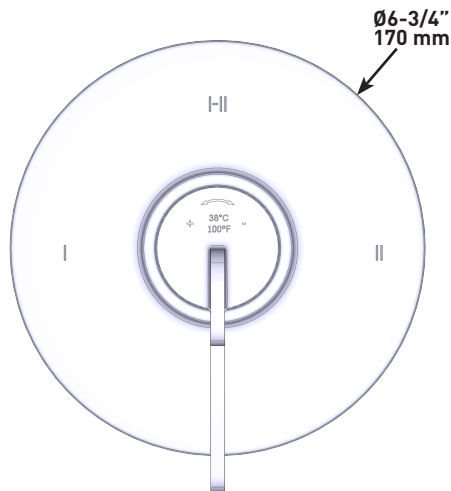

SPECIFICATIONS

DESCRIPTION

- 4 positions (OFF, 1, 1 and 2, 2) share
- Thermostatic / pressure balance coaxial cartridge with check valves
- R23, R23-SPEX or R23-EX rough required to complete
- Trim only

FLOW

- 24 L/min, 6.3 gpm (US) 60psi
- Type TP - For use with shower heads rated at 7L/min (1.8 gpm) or higher

STANDARDS

- CSA B125.1 / ASME A112.18.1
- ASSE 1016

WARRANTY

- Most products or parts carry "Limited Warranties" against manufacturing defects. For US customers please visit houseofrohl.com/support and for Canadian customers please visit houseofrohl.ca/support for complete product and finish warranty.

AUTHENTICA

2-way Type T/P (thermostatic/pressure balance) coaxial valve trim

MODEL: TAU23 SERIES

For warranty or additional information, contact:

U.S.A.
houseofrohl.com/support
 1-800-777-9762

QUEBEC / MARITIMES / WESTERN CANADA
 QUÉBEC / MARITIMES / QUÉBEC CANADIEN
 QUEBEC / MARITIMOS / CANADA OCCIDENTAL
houseofrohl.ca/support
 1-866-473-8442