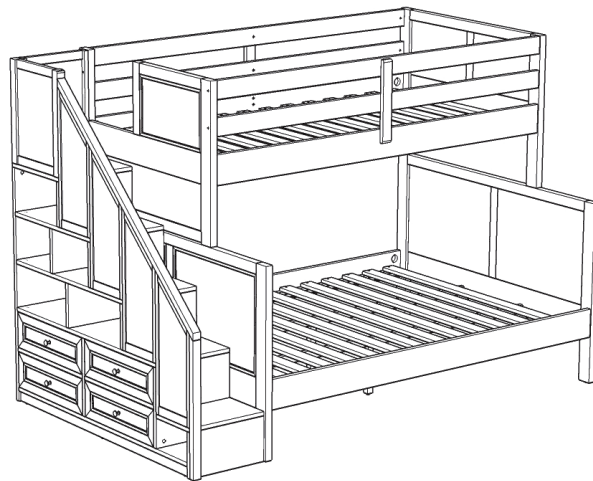

homestyles®

20 05530 0561

Bunk Bed

IMPORTANT

Carefully remove all the parts from the carton and place them individually on a soft cloth to prevent scratches or other damage.

Carefully and strictly follow these assembly instructions to ensure a completed product as designed.

Do not use power tools above 8 volts to assemble.

Part List

A.
Lower End Panel
1 pc.

B.
Lower End Panel
1 pc.

C.
Lower Slats
1 pc.

For assembly see instructions in carton 20 05530 0563.

Home Styles Customer Service: www.homestyles-furniture.com,
servicedesk@homestyles-furniture.com, 888-680-7460, 877-831-0319