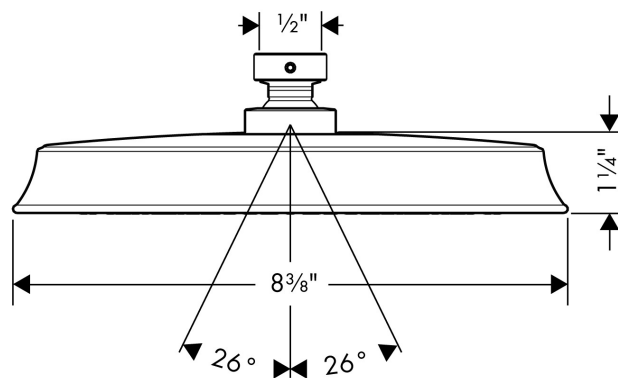

Brand hansgrohe
Art. Name **Raindance Classic** Showerhead 180 1-Jet Rain, 1.75 GPM
Art. Nr. 26924821
Surface brushed nickel
Pos. 1

Product Picture

Drawing

Technology

Features

- Spray modes: Rain
- 107 no-clog spray channels
- Flow: 1.75 GPM (6.6 L/Min)
- Fully-finished matching spray face