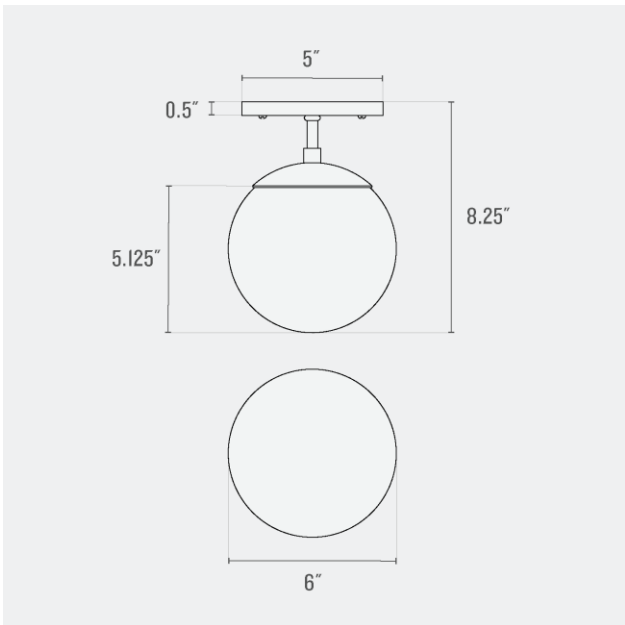

Dimensions:

Overall: 8.25" H x 6" W x 6" D

Shade: 5.25" H x 6" W x 6" D

Canopy: 0.5" H x 5" W x 5" D

Materials: Brass or Steel, Glass

One year guarantee

SCHOOLHOUSE

Color Option(s)