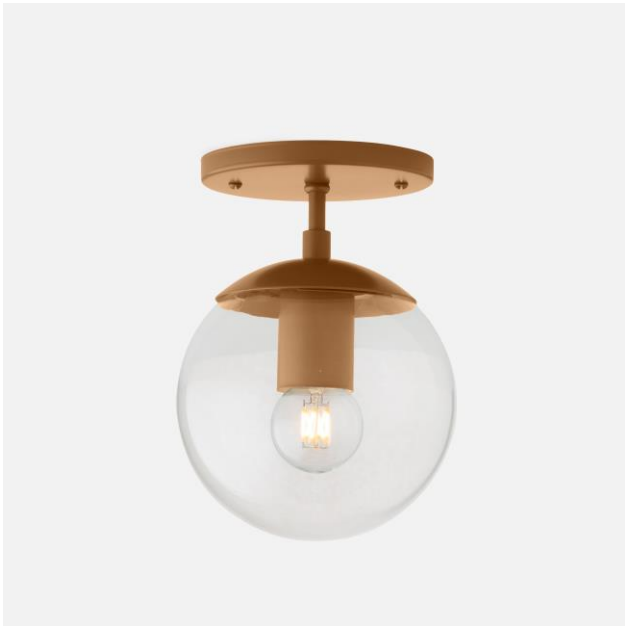

SCHOOLHOUSE

Luna 6 Flush Mount

Application: Flush Mount

Product Origin: Processed and assembled in Portland, Oregon using ethically-sourced domestic and global components.

UL Listed: Yes

Max Wattage: 15 W

Voltage: 120/220 V

Dimensions:

Overall: 8.25" H x 6" W x 6" D

Shade: 5.25" H x 6" W x 6" D

Canopy: 0.5" H x 5" W x 5" D

Materials: Brass or Steel, Glass

One year guarantee

SCHOOLHOUSE

Color Option(s)

Pebble-Satin
(PEB-S)

Laurel-Satin
(LR-S)

Ecrú-Satin
(EC-S)

Lichen-Satin
(LN-S)

Chamomile-Satin
(CE-S)

Natural Brass
(NB)

Azalea-Satin
(AZ-S)

Alder-Satin
(AGR-S)

Shell White-Satin
(SWT-S)

Persimmon-Satin
(PS-S)

Shade Option(s)

Opal Glass
(OP)

Clear Glass
(CL)