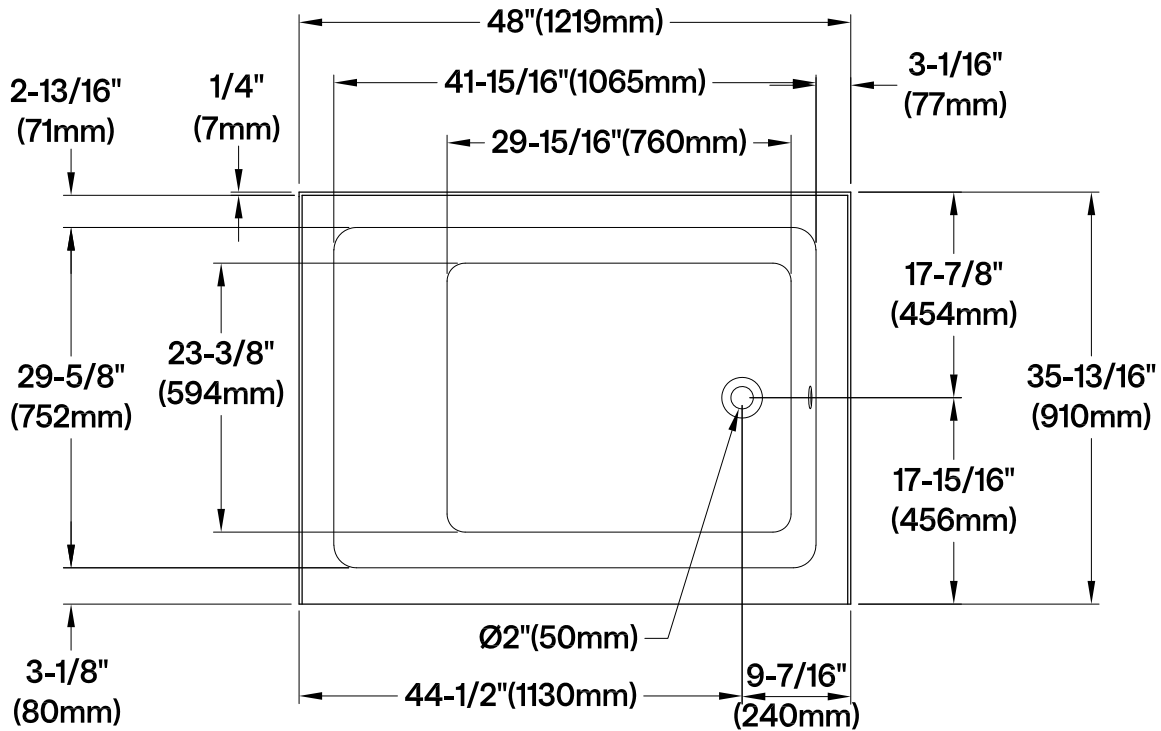

VTAP4836R22

48" Acrylic Alcove Tub with Right Hand Drain Hole

M10 x 60 (2 pcs)
M10 x 45 (2 pcs)