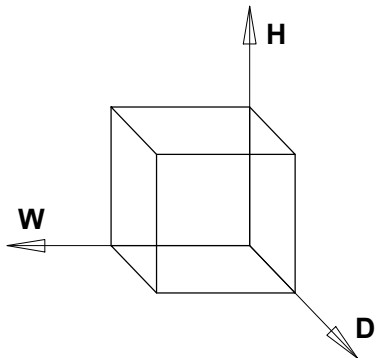

# Jager Lift Top Coffee Table

**Net Weight: 60.05 lbs / 27.24 Kgs**