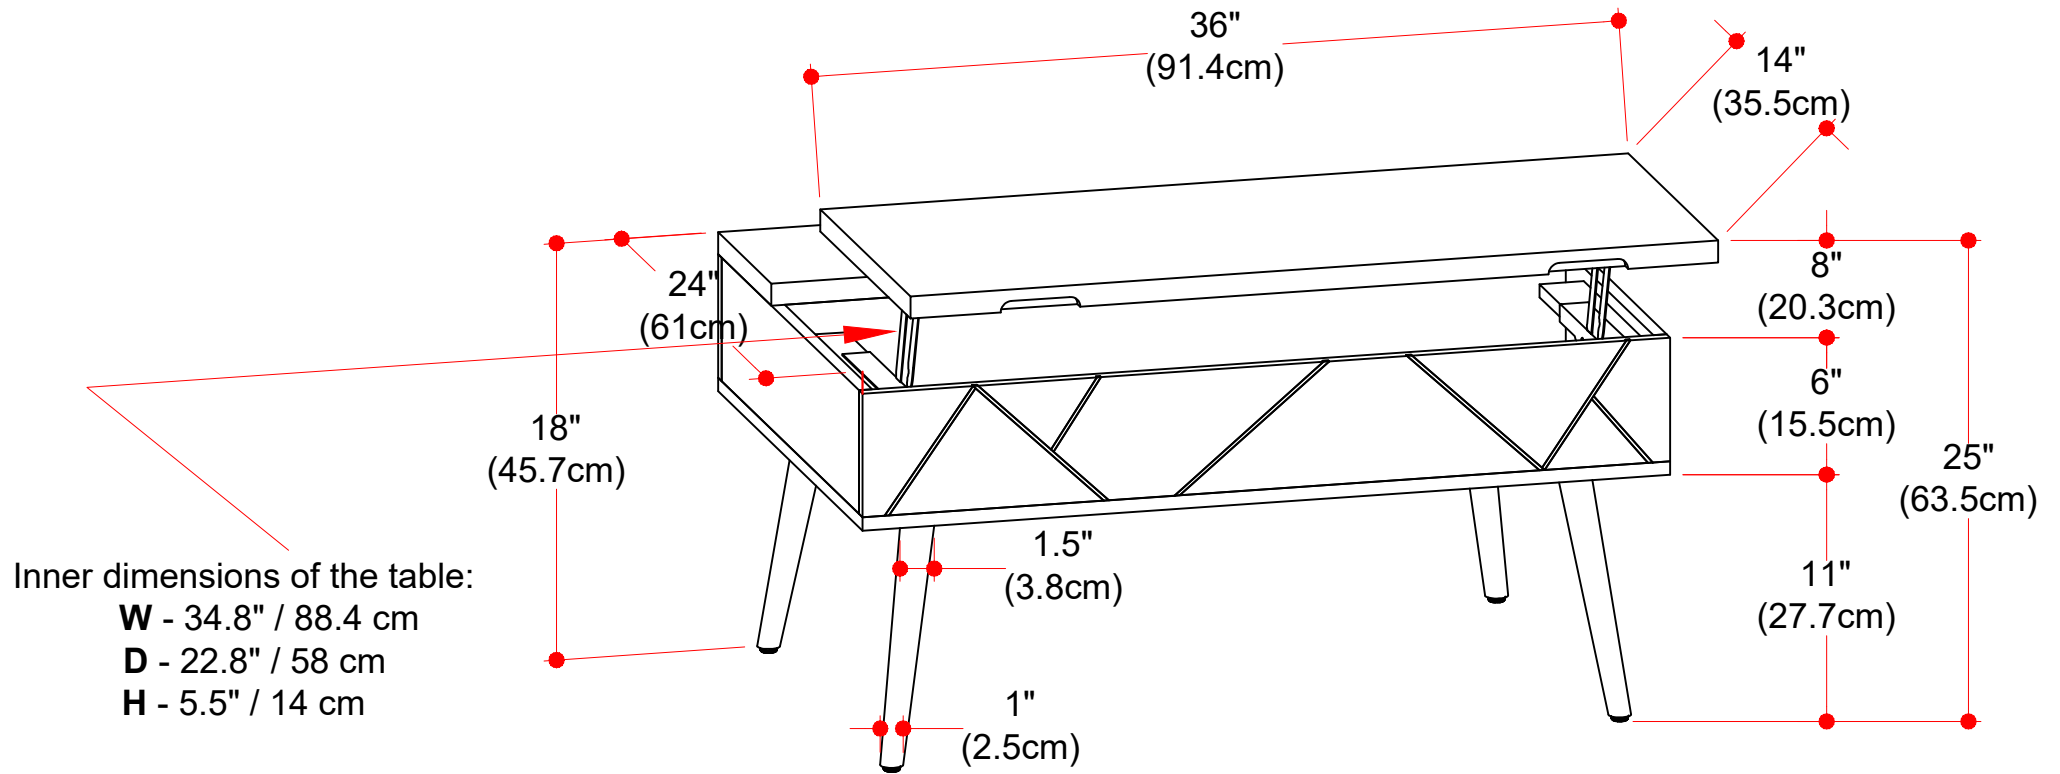

# Jager Lift Top Coffee Table

**Net Weight: 60.05 lbs / 27.24 Kgs**