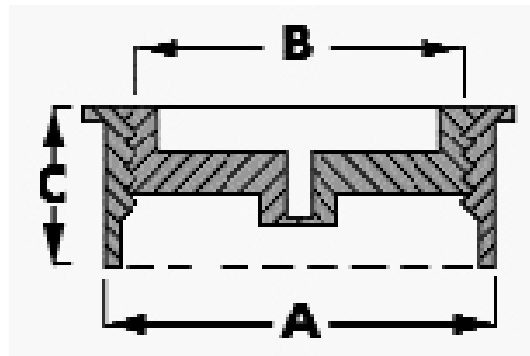

SPECIFICATION SUBMITTAL SHEET

JONES STEPHENS CORPORATION

HUB / FITTING CLEANOUT

PART NO. C60-009

features and benefits:

- Fits inside 4" Schedule 40 DWV pipe fitting
- 3-1/2" IPS countersunk plug

This product and others like it can be found in the Jones Stephens catalog. Call today to order your catalog or download it from our website: www.plumbest.com

PVC	ABS	SIZE	A	B	C
<input type="checkbox"/> C60-009	<input type="checkbox"/> C60-010	4"	4-1/2"	3-7/8"	2-3/16"

JONES STEPHENS CORPORATION
3249 MOODY PARKWAY • MOODY, ALABAMA 35004
TOLL FREE PHONE: 1-800-355-6637 • TOLL FREE FAX: 1-800-462-6991
www.plumbest.com