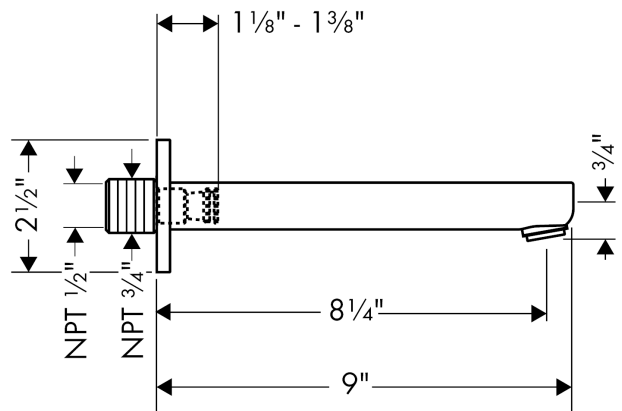

Metris S

Tub Spout 9"

Finishes : **chrome** Part no. : **14421001**

Description

Features

- Solid brass
- Includes: 1/2" female and 3/4" male adaptor

Item details

List Price \$ 224.00

Compliance

Product image

Scale drawing

Metris S

Tub Spout 9"

Finishes : **chrome**

Part no. : **14421001**

Exploded drawing

Year of production: >12/07

Metris S

Tub Spout 9"

Finishes : **chrome** Part no. : **14421001**

Spare parts list

Year of production: >12/07

Pos.	Description	Part no.	Price	PU
1	connecting thread	95658001	-	1
2	O-ring 13x2	98128000	-	1
3	seal	97530000	-	1
4	hollow set screw M6x8	97810000	-	1
5	aerator M24x1 (25 l/min)	13914000	-	1