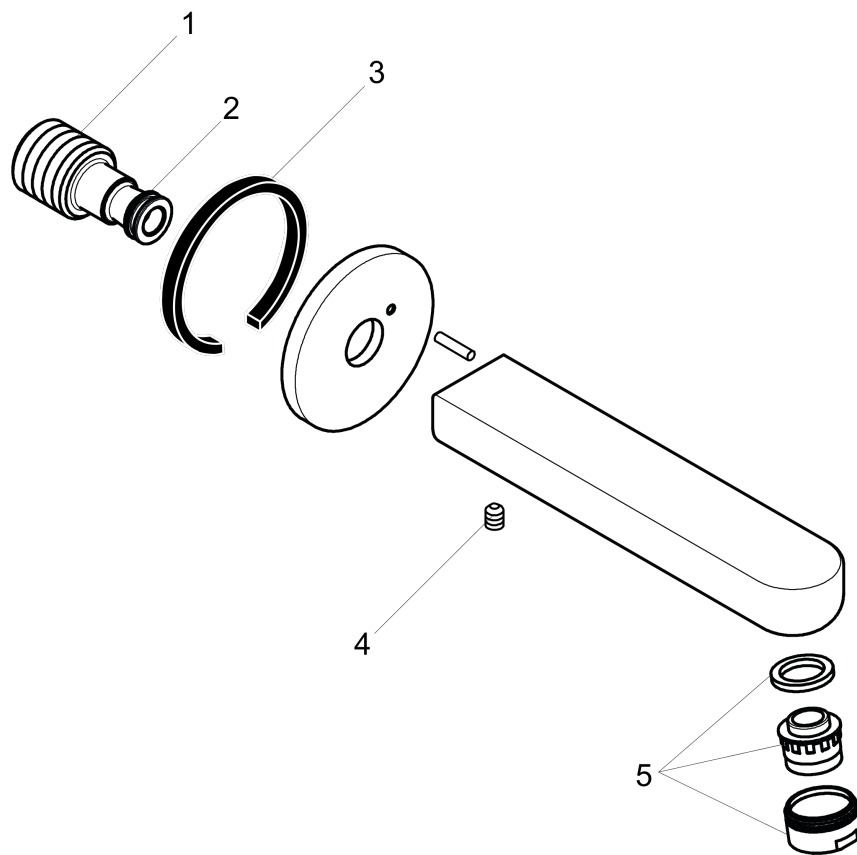

Metris S

Tub Spout 9"

Finishes : **chrome** Part no. : **14421001**

Description

Features

- Solid brass
- Includes: 1/2" female and 3/4" male adaptor

Item details

List Price \$ 224.00

Compliance

Product image

Scale drawing

Metris S

Tub Spout 9"

Finishes : **chrome**

Part no. : **14421001**

Exploded drawing

Year of production: >12/07

Metris S

Tub Spout 9"

Finishes : **chrome** Part no. : **14421001**

Spare parts list

Year of production: >12/07

Pos.	Description	Part no.	Price	PU
1	connecting thread	95658001	-	1
2	O-ring 13x2	98128000	-	1
3	seal	97530000	-	1
4	hollow set screw M6x8	97810000	-	1
5	aerator M24x1 (25 l/min)	13914000	-	1