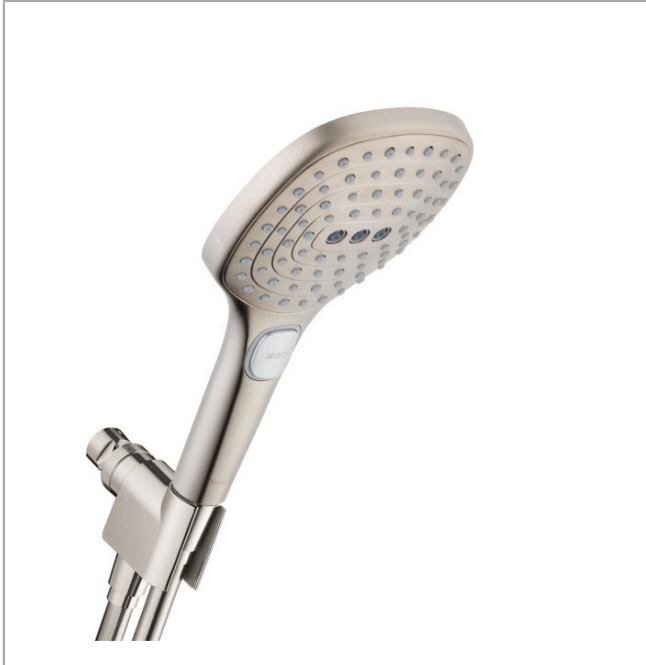

Raindance Select E
Handshower Set 120 3-Jet, 2.5 GPM
 Finishes : **brushed nickel** Part no. : **04541820**

Description

Features

- Consists of: Handshower, Handshower holder, Handshower hose
- Spray modes: Rain, RainAir, Whirl
- Select button for comfortable alternation of spray modes
- Flow: 2.5 GPM (9.5 L/Min)
- 26° adjustment

Item details

List Price \$ 293.00

Technology

Compliance

Product image

Scale drawing

Raindance Select E
Handshower Set 120 3-Jet, 2.5 GPM
 Finishes : **brushed nickel** Part no. : **04541820**

Exploded drawing

Year of production: >11/18

Raindance Select E
Handshower Set 120 3-Jet, 2.5 GPM
 Finishes : **brushed nickel** Part no. : **04541820**

Spare parts list

Year of production: >11/18

Pos.	Description	Part no.	Price	PU
1	support	04580820	-	1
2	filter packing	88649000	-	1
3	nut	97958820	-	1
4	lever collar	97536000	-	1
5	seal	97606000	-	1
6	ball joint	97331000	-	1
7	set of non return valves DW 15	94074000	-	1
8	seal	98058000	-	1
9	shower hose 1,60 m	28276823	-	1
10	filter packing	94246000	-	1
11	handshower	26521821	-	1