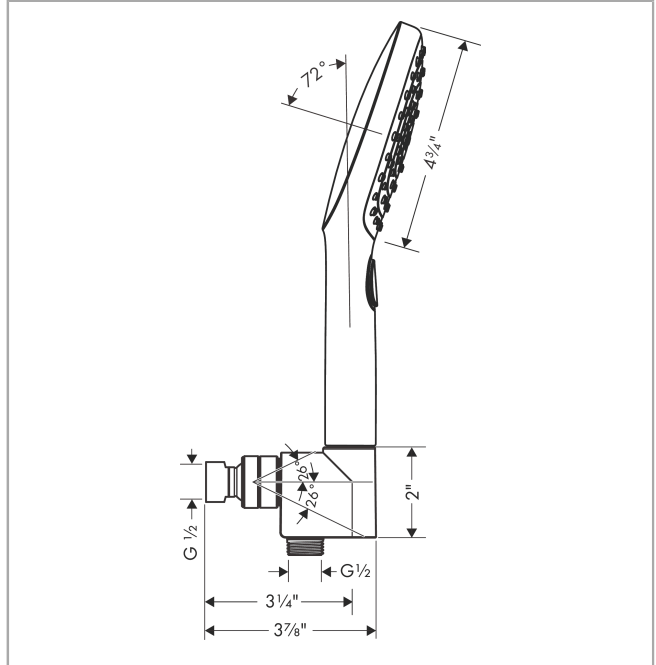

Raindance Select E
Handshower Set 120 3-Jet, 2.5 GPM
 Finishes : **brushed nickel** Part no. : **04541820**

Description

Features

- Consists of: Handshower, Handshower holder, Handshower hose
- Spray modes: Rain, RainAir, Whirl
- Select button for comfortable alternation of spray modes
- Flow: 2.5 GPM (9.5 L/Min)
- 26° adjustment

Item details

List Price \$ 293.00

Technology

Compliance

Product image

Scale drawing

Raindance Select E
Handshower Set 120 3-Jet, 2.5 GPM
 Finishes : **brushed nickel** Part no. : **04541820**

Exploded drawing

Year of production: >11/18

Raindance Select E
Handshower Set 120 3-Jet, 2.5 GPM
 Finishes : **brushed nickel** Part no. : **04541820**

Spare parts list

Year of production: >11/18

Pos.	Description	Part no.	Price	PU
1	support	04580820	-	1
2	filter packing	88649000	-	1
3	nut	97958820	-	1
4	lever collar	97536000	-	1
5	seal	97606000	-	1
6	ball joint	97331000	-	1
7	set of non return valves DW 15	94074000	-	1
8	seal	98058000	-	1
9	shower hose 1,60 m	28276823	-	1
10	filter packing	94246000	-	1
11	handshower	26521821	-	1