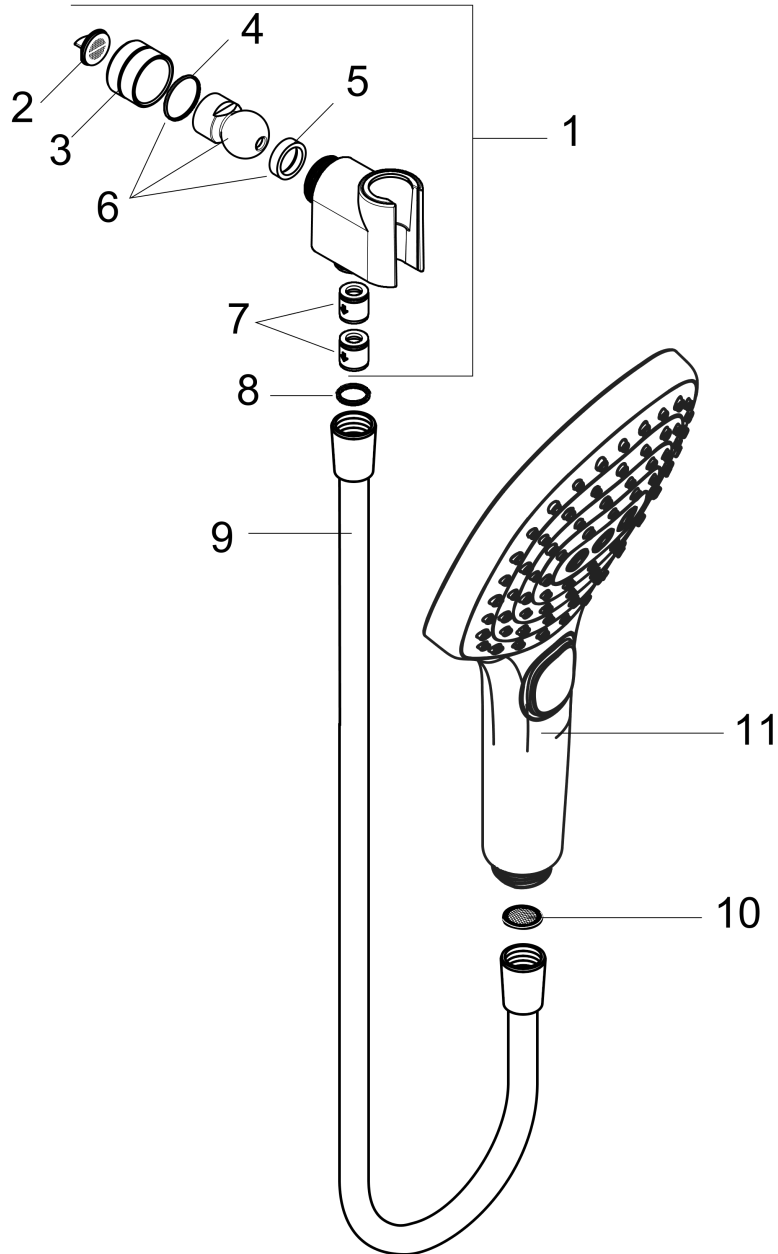

Raindance Select E
Handshower Set 120 3-Jet, 2.5 GPM
 Finishes : **brushed nickel** Part no. : **04541820**

Description

Features

- Consists of: Handshower, Handshower holder, Handshower hose
- Spray modes: Rain, RainAir, Whirl
- Select button for comfortable alternation of spray modes
- Flow: 2.5 GPM (9.5 L/Min)
- 26° adjustment

Item details

List Price \$ 293.00

Technology

Compliance

Product image

Scale drawing

Raindance Select E
Handshower Set 120 3-Jet, 2.5 GPM
 Finishes : **brushed nickel** Part no. : **04541820**

Exploded drawing

Year of production: >11/18

Raindance Select E
Handshower Set 120 3-Jet, 2.5 GPM
 Finishes : **brushed nickel** Part no. : **04541820**

Spare parts list

Year of production: >11/18

Pos.	Description	Part no.	Price	PU
1	support	04580820	-	1
2	filter packing	88649000	-	1
3	nut	97958820	-	1
4	lever collar	97536000	-	1
5	seal	97606000	-	1
6	ball joint	97331000	-	1
7	set of non return valves DW 15	94074000	-	1
8	seal	98058000	-	1
9	shower hose 1,60 m	28276823	-	1
10	filter packing	94246000	-	1
11	handshower	26521821	-	1