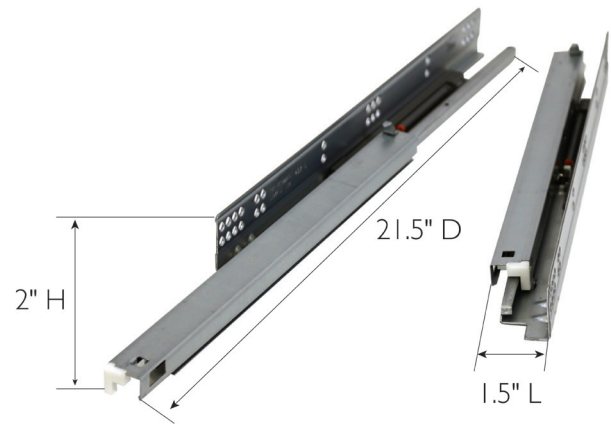

Soft Close 21" Undermount Drawer Glides, 1-Pair  
Silver

### SPECIFICATIONS

MATERIAL CONSTRUCTION: Steel  
 ASSEMBLED DIMENSIONS: 2" H x 1.5" L x 21.5" D  
 GLIDE STYLE: Soft Close

MOUNTING HARDWARE INCLUDED: Yes  
 TOOLS NEEDED FOR INSTALLATION: Screwdriver

WARRANTY: 1-Year limited warranty  
 LEGAL FOR SALE IN CALIFORNIA: Yes  
 TITLE IV COMPLIANT: N/A  
 PROP 65 HARMFUL MATERIAL: N/A