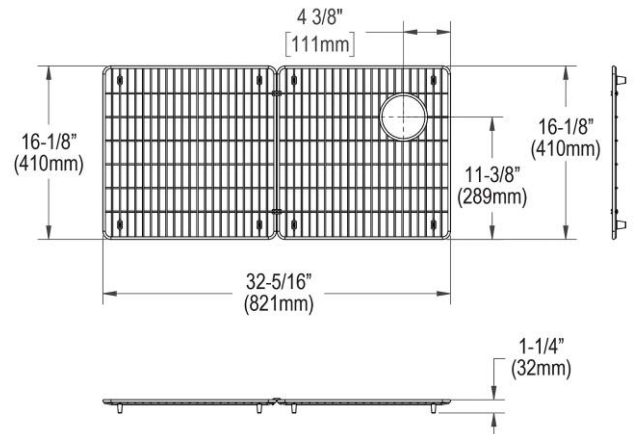

PART: _____ QTY: _____

PROJECT: _____

CONTACT: _____

DATE: _____

NOTES: _____

APPROVAL: _____

In keeping with our policy of continuing product improvement, Elkay reserves the right to change product specifications without notice. Please visit elkay.com for the most current version of Elkay product specification sheets. This specification describes an Elkay product with design, quality, and functional benefits to the user. When making a comparison of other producers' offerings, be certain these features are not overlooked.