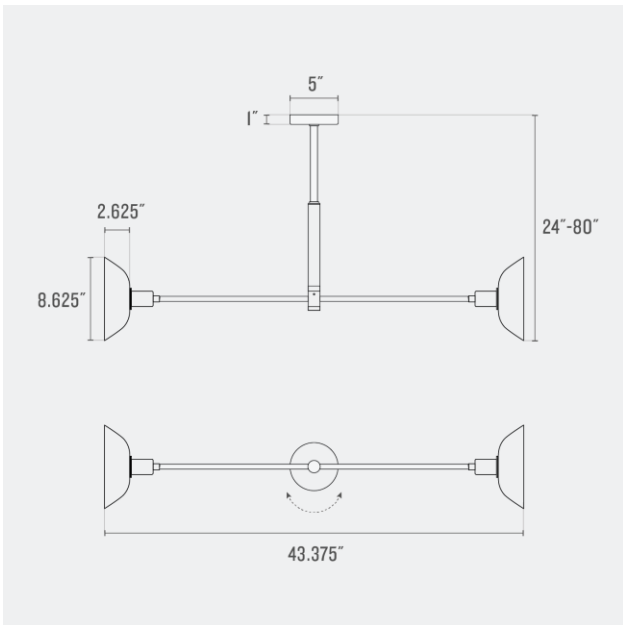

Voltage: 120/220 V

Location Rating: Damp

Dimensions:

Choice Of Length: 24" - 80"

Overall: 43.375" W X 8.625" D

Shade: 2.625" H X 8.625" W X 8.625" D

Canopy: 1" H X 5" W X 5" D

Materials: Brass / Glass

Details:

- Tiers rotate 330 degrees.
- Includes set screws to lock tiers in place.
- Vaulted option adds 2.6875" to the selected length.

One year guarantee

Finish Options

Natural Brass
(NB)

True Black
(TB)