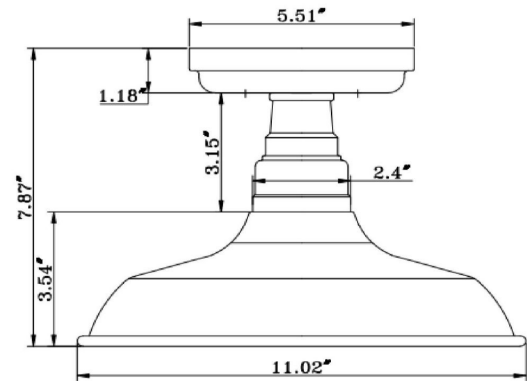

Kimball I-Light Semi-Flush Ceiling Mount Industrial Light White

SPECIFICATIONS

MOUNTING:	Semi Flush Mount	LED BRIGHTNESS (LUMENS):	N/A
SLOPED CEILING ADAPTABLE:	No	LED COLOR CORRELATED TEMPERATURE (CCT):	N/A
LAMP TYPE 1:	Maximum 60W Medium Base Bulb	LED COLOR RENDERING INDEX (CRI):	N/A
BULB INCLUDED:	No	LED EFFICACY:	N/A
WATTS PER BULB:	N/A	LED AVERAGE RATED LIFE:	N/A
TOTAL WATTAGE:	60W	ENERGY EFFICIENT:	No
DIMMABLE:	Yes	LIGHTING AMPS:	N/A
MATERIAL CONSTRUCTION:	Steel	VOLTAGE:	121V
ASSEMBLED DIMENSIONS:	7.87" H x 11.02" L x 11.02" D		
WEIGHT:	1.10 lbs.		
BACKPLATE DIMENSIONS:	N/A		
CANOPY/PLATE DIMENSIONS:	5.51" H x 1.81" D		
GLASS/SHADE DIMENSIONS:	3.65" H x 11" L x 11" D		
GLASS/SHADE MATERIAL:	Steel		
GLASS/SHADE TYPE:	Metal		
GLASS/SHADE COLOR:	White		