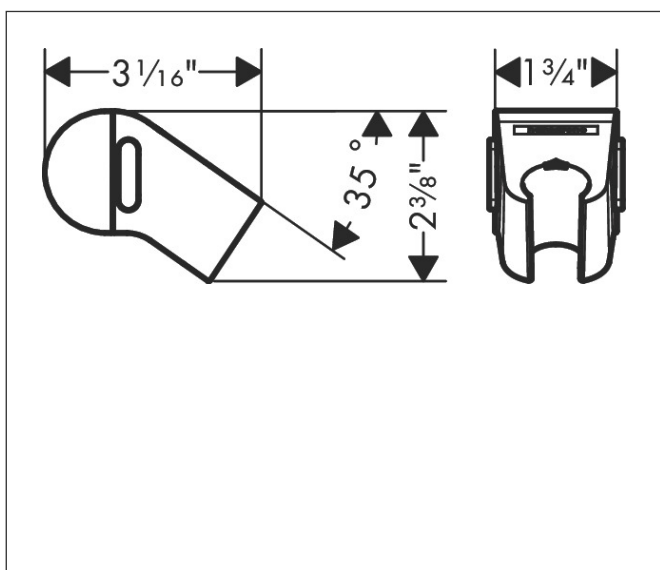

Brand hansgrohe
 Art. Name **WallStoris** Push slider
 Art. Nr. 27917670
 Surface matte black
 Pos. 1

Product Picture

Features

- Material: Plastic
- For shower hoses with conical nut on both sides
- height-adjustable slider with locking push-button slider
- slider is rotatable - can be used on vertical and horizontal wall bars

Drawing

Technology