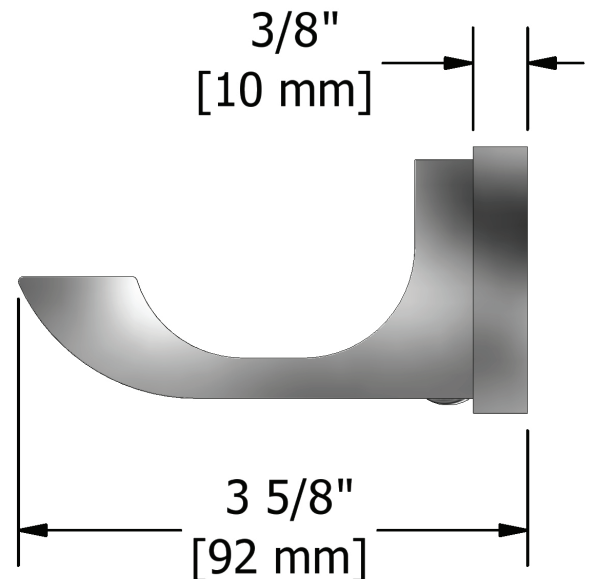

For warranty or additional information, contact:

U.S.A.
houseofrohl.com/support
1-800-777-9762

QUEBEC / MARITIMES / WESTERN CANADA
QUÉBEC / MARITIMOS / OUEST CANADIEN
QUEBEC / MARITIMOS / CANADA OCCIDENTAL
houseofrohl.ca/support
1-866-473-8442

ONTARIO
houseofrohl.ca/support
1-800-287-5354