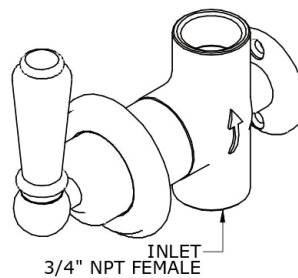

Installation Instructions

The Traditional Bathroom Collection
Installation & User Guide

3/4" Wall Valve

PAIR
U.3230L
U.3230LS
U.3231X

SINGLE - ROUGH
U.3240R

SINGLE - TRIM
U.3240TL
U.3240TLS
U.3241TX

Three Way Diverter

ROUGH
U.5542R-N
(U.5542NVO)

TRIM
U.3240TL
U.3240TLS
U.3241TX

Four Way Diverter

ROUGH
U.5562R-N
(U.5562NBO)

TRIM
U.3240TL
U.3240TLS
U.3241TX

Temp Range:
Min 34°F
Max 185°F

Recommended Working Pressure:
Min 15 psi
Max 75 psi

Where Rough and Trim Kits are used both must be ordered to complete the installation.