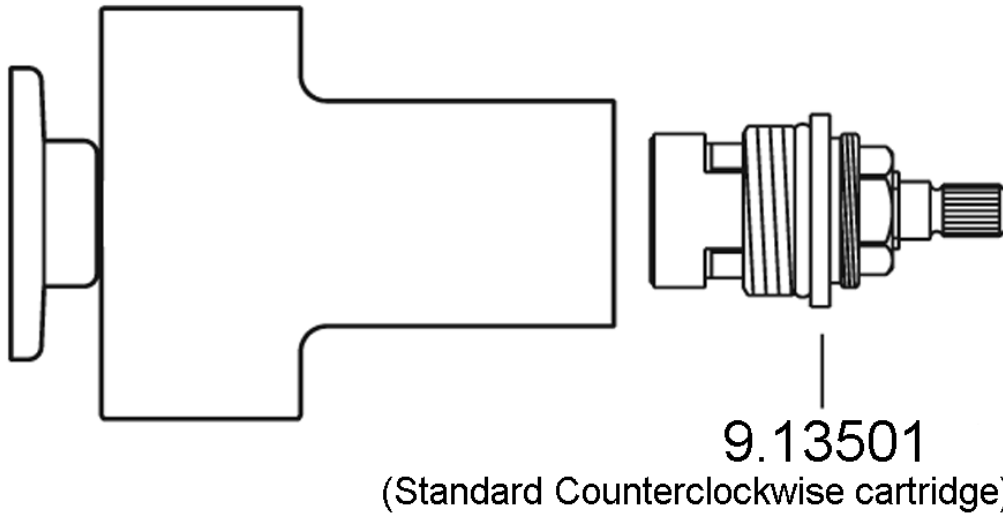

U.3240R Spare Parts