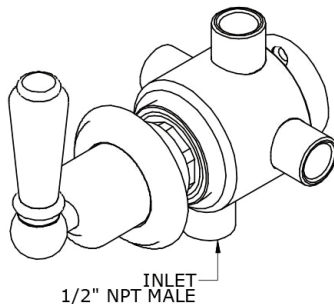

Four Way Diverter

ROUGH
U.5562R-N
(U.5562NBO)

TRIM
U.3240TL
U.3240TLS
U.3241TX

Temp Range:
Min 34°F
Max 185°F

Recommended Working Pressure:
Min 15 psi
Max 75 psi

Where Rough and Trim Kits are used both must be ordered to complete the installation.