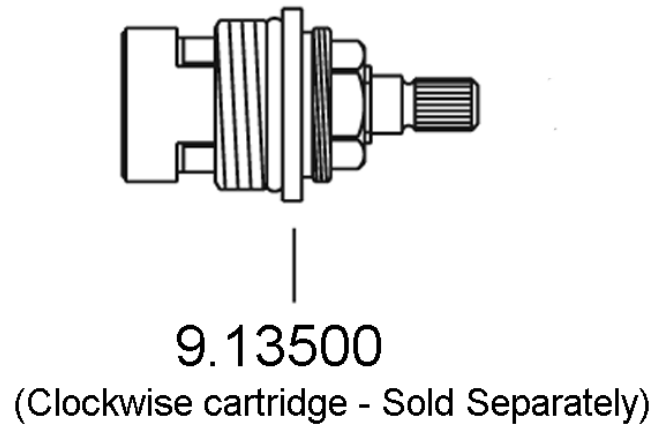

U.3240R Spare Parts