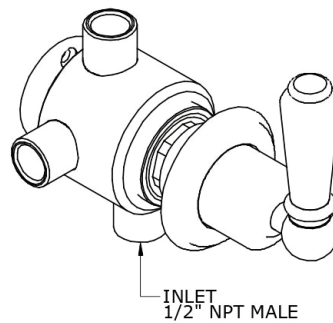

## Installation Instructions

**The Traditional Bathroom Collection**  
**Installation & User Guide**

**3/4" Wall Valve**

**PAIR**  
 U.3230L  
 U.3230LS  
 U.3231X

**SINGLE - ROUGH**  
 U.3240R

**SINGLE - TRIM**  
 U.3240TL  
 U.3240TLS  
 U.3241TX