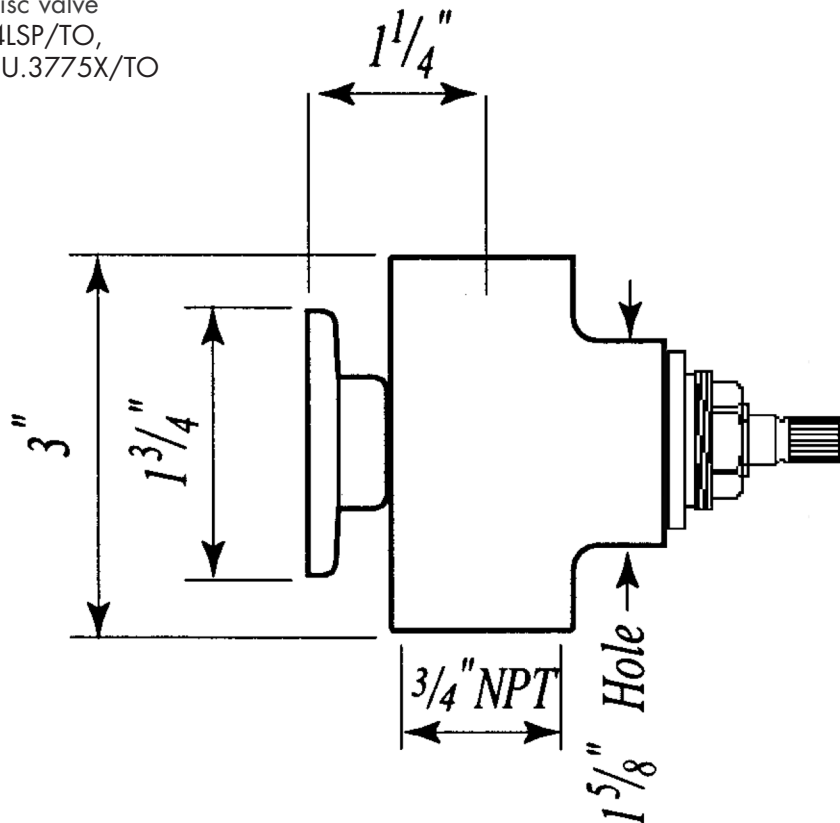

WARRANTY

- Limited Lifetime