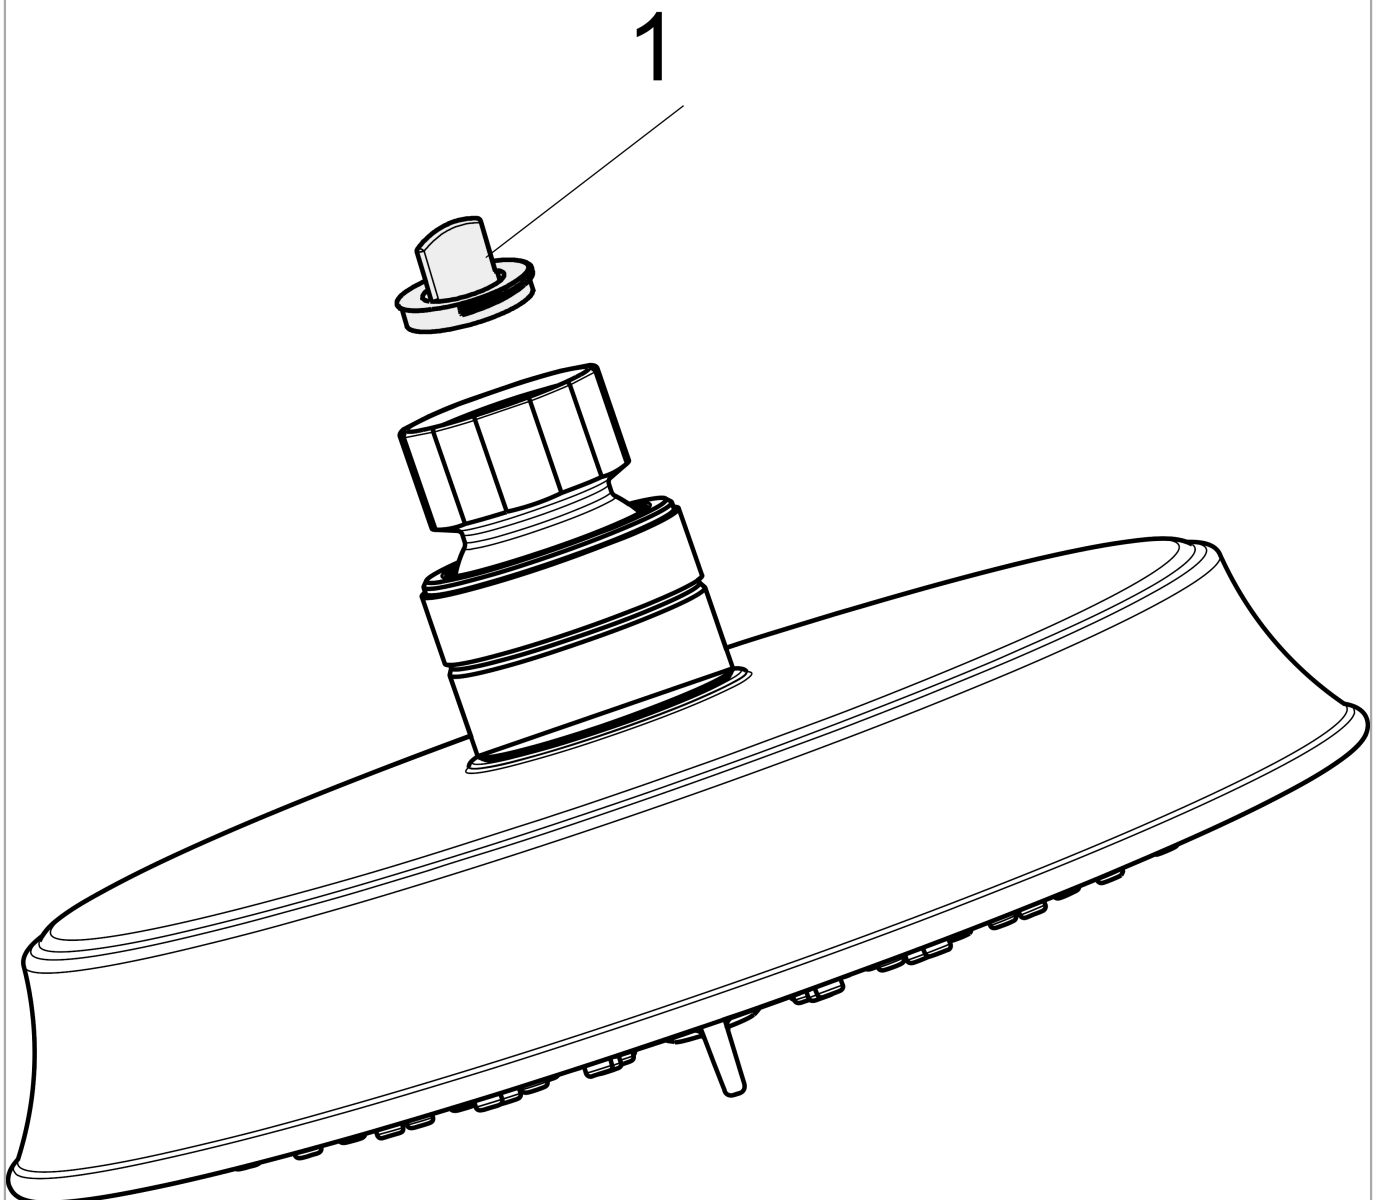

Raindance Classic
Showerhead 150 3-Jet, 2.5 GPM
 Finishes : **polished nickel** Part no. : **28471831**

Description

Features

- Spray modes: RainAir, BalanceAir, Whirl
- 86 no-clog spray channels
- Flow: 2.5 GPM (9.5 L/Min)
- Fully-finished matching spray face

Item details

List Price \$ 365.00

Technology

Compliance

Product image

Scale drawing

Raindance Classic
Showerhead 150 3-Jet, 2.5 GPM
Finishes : **polished nickel** Part no. : **28471831**

Exploded drawing

Year of production: >03/09

Raindance Classic
Showerhead 150 3-Jet, 2.5 GPM
 Finishes : **polished nickel** Part no. : **28471831**

Spare parts list

Year of production: >**03/09**

Pos.	Description	Part no.	Price	PU
1	filter packing	88649000	-	1