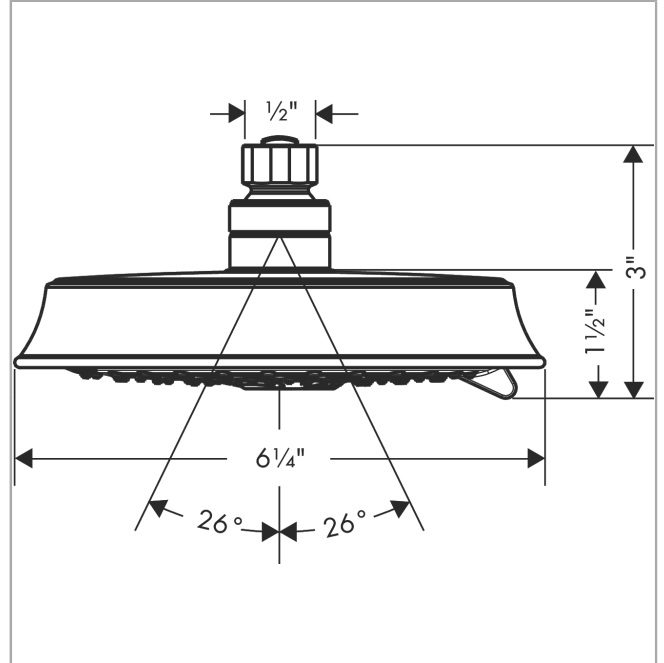

Raindance Classic
Showerhead 150 3-Jet, 2.5 GPM
 Finishes : **polished nickel** Part no. : **28471831**

Description

Features

- Spray modes: RainAir, BalanceAir, Whirl
- 86 no-clog spray channels
- Flow: 2.5 GPM (9.5 L/Min)
- Fully-finished matching spray face

Item details

List Price \$ 365.00

Technology

Compliance

Product image

Scale drawing

Raindance Classic
Showerhead 150 3-Jet, 2.5 GPM
Finishes : **polished nickel** Part no. : **28471831**

Exploded drawing

Year of production: >03/09

Raindance Classic
Showerhead 150 3-Jet, 2.5 GPM
 Finishes : **polished nickel** Part no. : **28471831**

Spare parts list

Year of production: >**03/09**

Pos.	Description	Part no.	Price	PU
1	filter packing	88649000	-	1